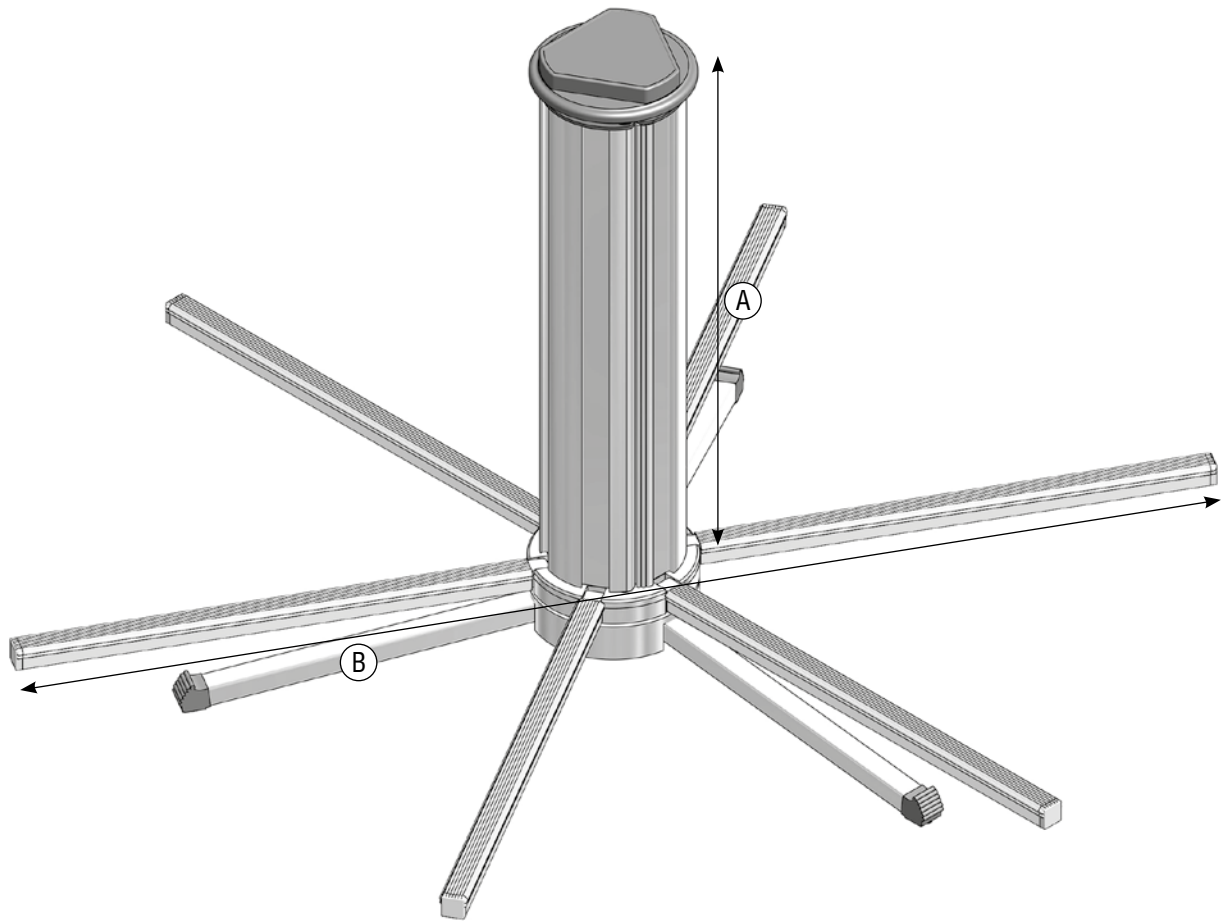

## PRODUCT DATA

ORDER NO.: SFX/ACC-DRUM-CLOU-XL-1

### TECHNICAL DATA

Load-bearing capacity	80 kg
Coll Ø	max. 1,000 mm
Core Ø	min. 150 mm max. 260 mm
A) Core height	500 mm
B) Working field	1,100 x 1,100 mm
Storage capacity (Ø, H)	165 mm, 605 mm
Weight	9.5 kg