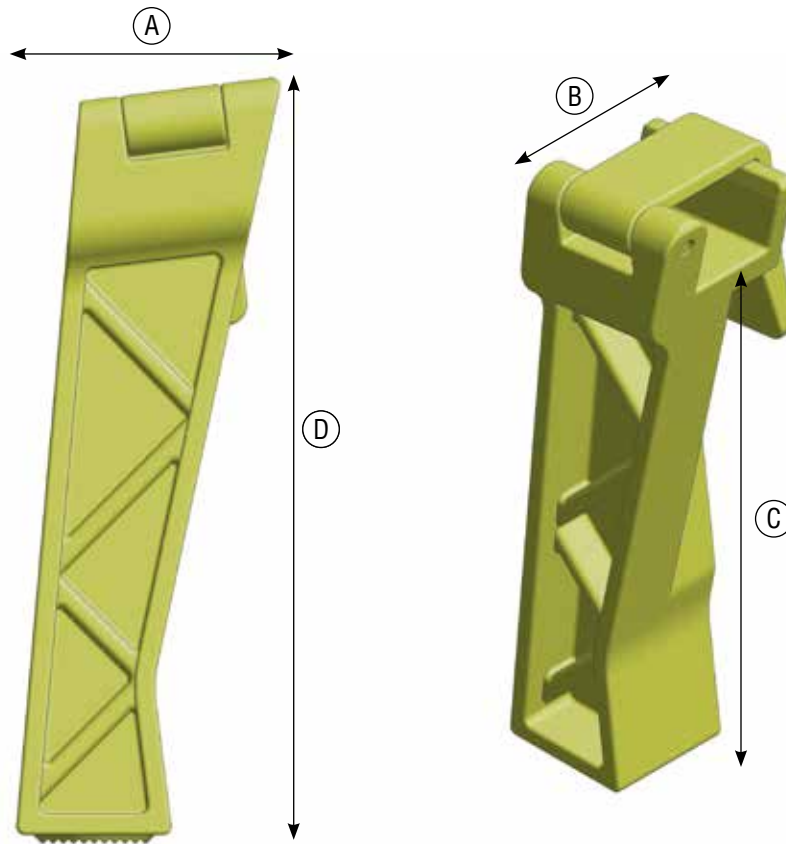

## PRODUCT DATA

ORDER NO.: SFX/ACC-DRUM-CLOU-UP-3

## TECHNICAL DATA

A) Width	63 mm
B) Length	52 mm
C) Height	157 mm
D) Overall height	183 mm
Load-bearing capacity	80 kg
Weight per piece	165 g

## ORDER NO.

CLOU UP (Set = 3 pcs.) SFX/ACC-DRUM-CLOU-UP-3