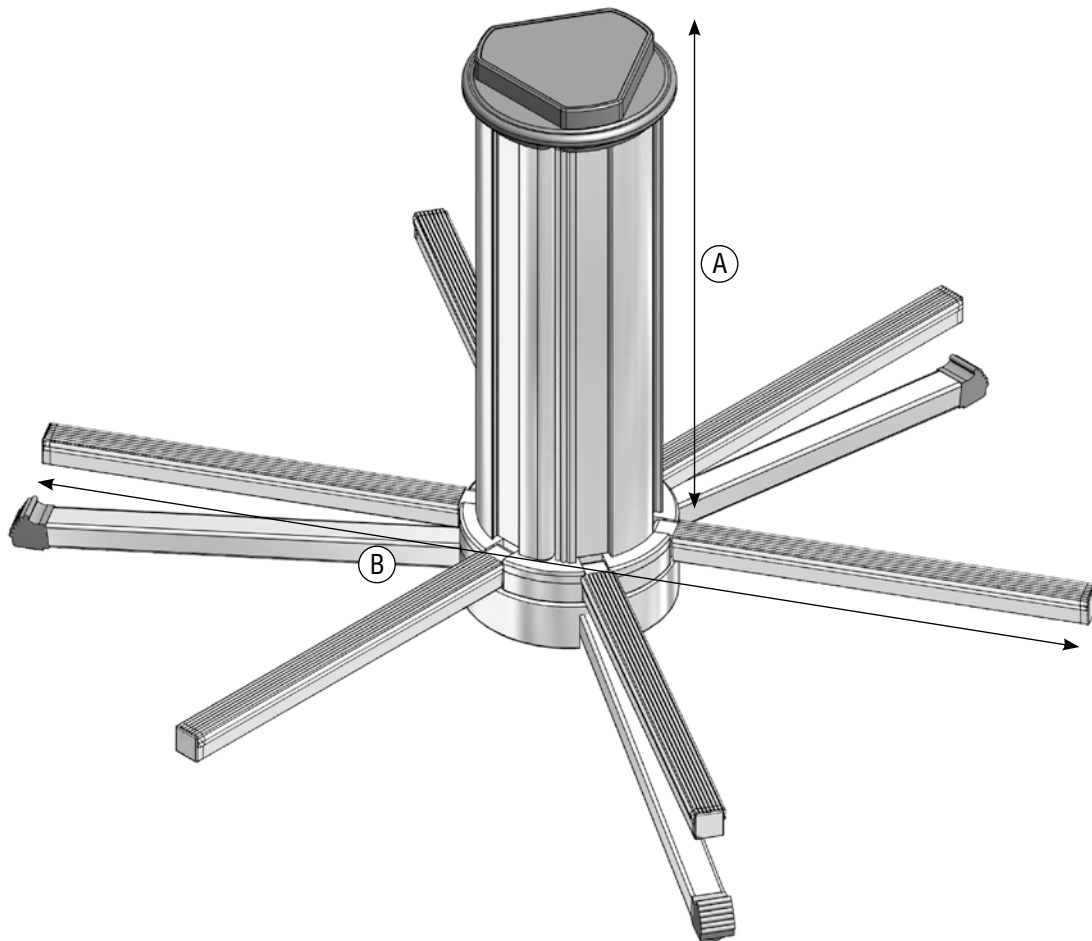

**PRODUCT DATA**

ORDER NO.: SFX/ACC-DRUM-CLOU-1

**TECHNICAL DATA**

Load-bearing capacity	80 kg
Coll Ø	750 mm
Core Ø	min. 150 mm max. 260 mm
A) Core height	350 mm
B) Working field	800 x 800 mm
Storage capacity (Ø, H)	170 mm, 455 mm
Weight	7.5 kg

**ORDER NO.**

CLOU incl. carrier bag	SFX/ACC-DRUM-CLOU-1
------------------------	---------------------

**ACCESSORIES**

CLOU FIX (Set = 3 pcs.) incl. carrier bag	X/ACC-DRUM-CLOU-FIX-3
CLOU UP (Set = 3 pcs.)	FX/ACC-DRUM-CLOU-UP-3
CLOU MOVE (Set = 3 pcs.)	SFX/ACC-DRUM-CLOU-MOVE-3