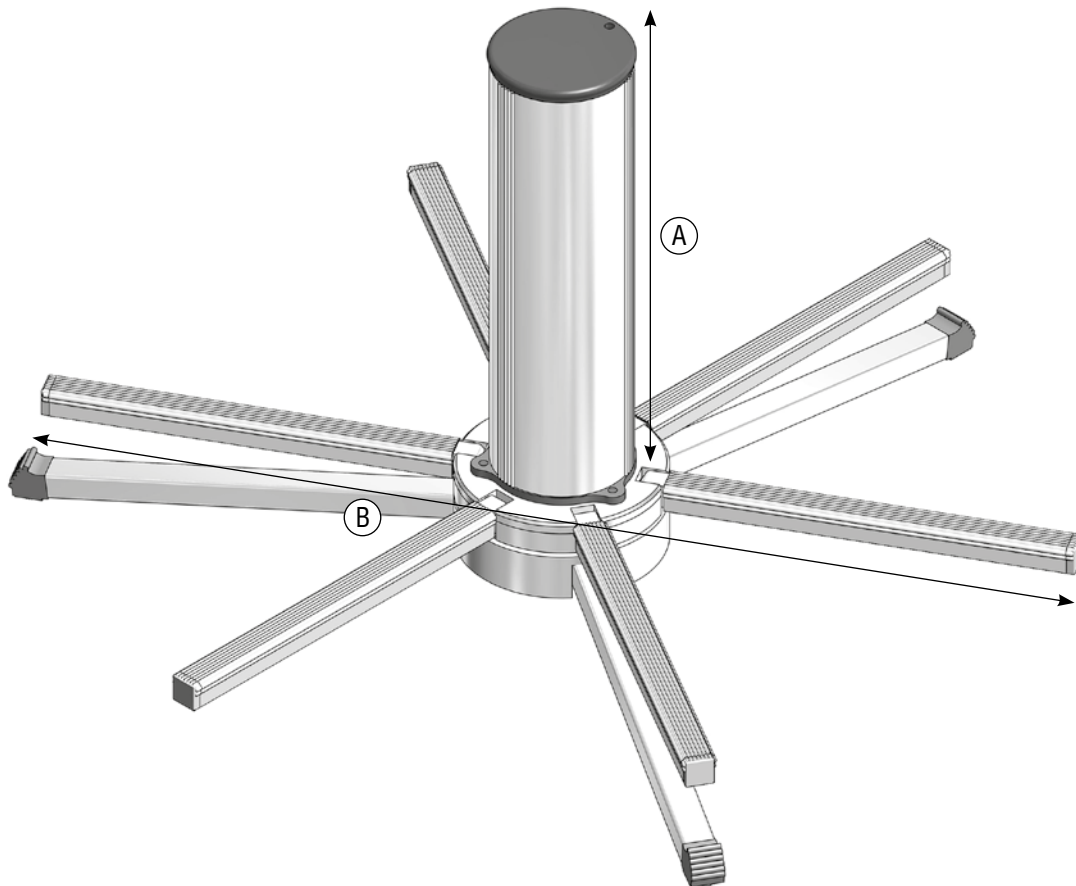

## PRODUCT DATA

ORDER NO.: SFX/ACC-DRUM-CLOU-SLIM-1

### TECHNICAL DATA

Load-bearing capacity	80 kg
Coll Ø	750 mm
Core Ø	105 mm
A) Core height	300 mm
B) Working field	800 x 800 mm
Storage capacity (Ø, H)	165 mm, 420 mm
Weight	5.5 kg