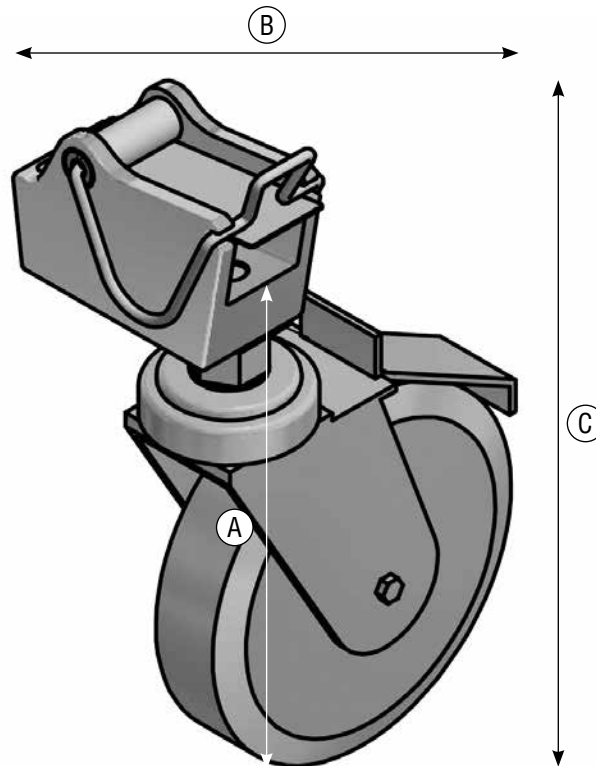

## PRODUCT DATA

ORDER NO.: SFX/ACC-DRUM-CLOU-MOVE-3

## TECHNICAL DATA

A) Height	152 mm
B) Width	77 mm
C) Overall height	191 mm
Weight per piece	1 kg