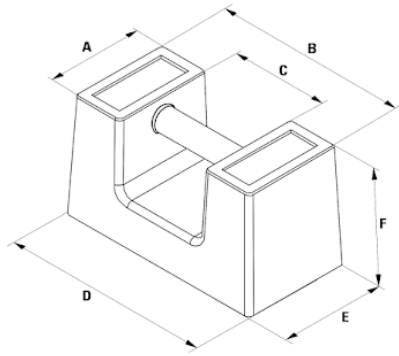

Calibrated Hand Test Weight – TW

- Cast iron.
- Black lacquer paint finish.
- Marked with weight.
- Certification states calibration
- Certification available **2.1**

Product Code	Size kgs	A mm	B mm	C mm	D mm	E mm	F mm	Weight kgs
TW20	20	116	232	111	243	127	135	20