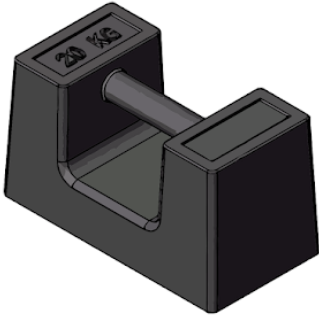

Calibrated Hand Test Weight – TW

- Cast iron.
- Black lacquer paint finish.
- Marked with weight.
- Certification states calibration
- Certification available **2.1**

Product Code	Size kgs	A mm	B mm	C mm	D mm	E mm	F mm	Weight kgs
TW20	20	116	232	111	243	127	135	20