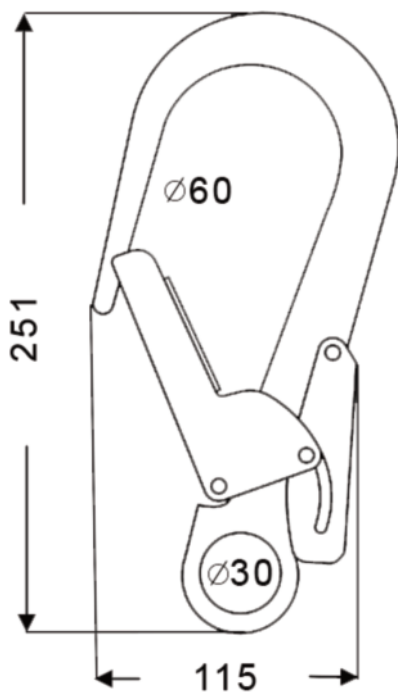

SSE/SSH Scaffold Hook

Aluminium Double Action Snap Hook with a captive eye. Ideal for attaching on to structures such as scaffolding.

Product Code:
282-1-12

Conformance:
BS EN 362

Gate Opening:
60mm

Breaking Strength:
22kN

Material:
Aluminium Alloy

Weight:
468 grams