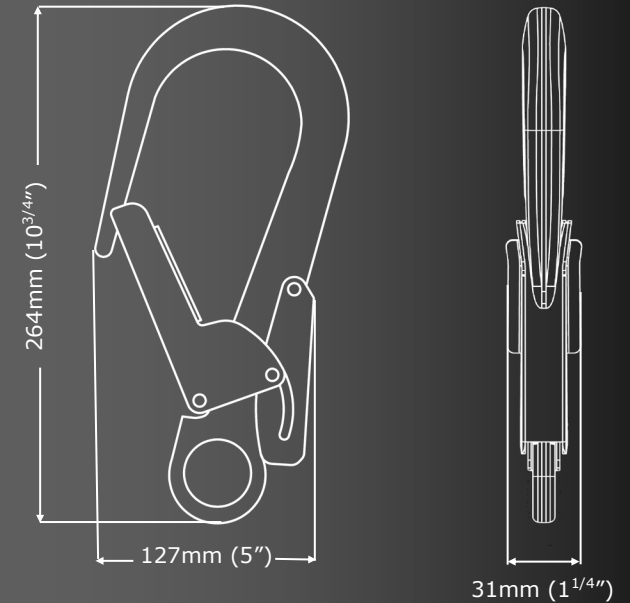

SH979 Double Action Scaffold Saphook

Data Sheet

The SH979 is a Large double action Scaffold Saphook. We also manufacture a locking nose version (SH999) with an increased MBS of 35kN.

Weight	514g (13oz)
Eye Diameter	30mm (1 ² / ₈ "
Gate Opening	65mm (2 ¹ / ₂ "
Body Material	Aluminium
Finish	Anodised
MBS	22kN (4946lbf)