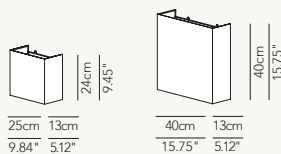

TECHNICALS

FINISHES

cotton

plissé

plissé ribbon

** cable on measure

* on demand