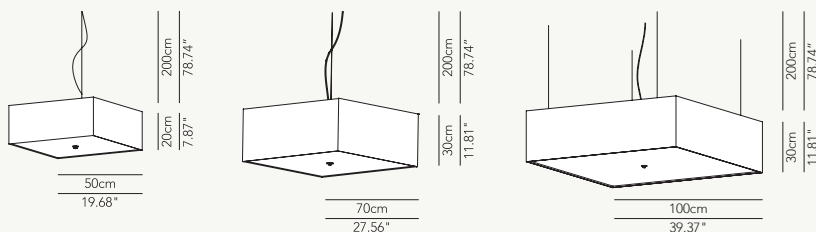

INDOOR IP 20

TECHNICALS