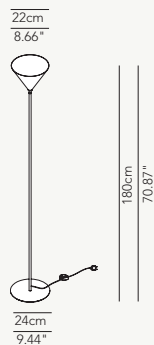

FINISHES

white

black

moka

pastel green

strawberry

orange yellow