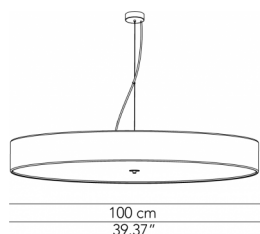

Technical features

products: Discovolante Wall/ ceiling lamp
design: Paolo Grasselli 2004

Pendant lamp - ø 80	ø 80 x 12 cm 5 Kg	lamp type 4xE26 max watt 40W	DIESP080C02 - Cotton DIESP080T02 - Washable DIESP080O02 - Velvet DIESP080L02 - Cotton+Lycra DIESP080P02 - Pleated DIESP080R02 - Pleated Ribbon
	ø 80 x 12 cm 5 Kg	lamp type 1 led module 57 W luminous efficacy 8750 Lm light colour 3000K DIM 1-10V	DIESP080C17 - Cotton DIESP080T17 - Washable DIESP080O17 - Velvet DIESP080L17 - Cotton+Lycra DIESP080P17 - Pleated DIESP080R17 - Pleated Ribbon
	ø 80 x 12 cm 5 Kg	lamp type 1 led module 88,2 W luminous efficacy 12380 Lm light colour 3000K DIM 1-10V	DIESP080C15 - Cotton DIESP080T15 - Washable DIESP080O15 - Velvet DIESP080L15 - Cotton+Lycra DIESP080P15 - Pleated DIESP080R15 - Pleated Ribbon
Pendant lamp - ø 100	ø 100 x 12 cm 7 Kg	lamp type 4xE26 max watt 40 W	DIESP100C02 - Cotton DIESP100T02 - Washable DIESP100O02 - Velvet DIESP100L02 - Cotton+Lycra DIESP100P02 - Pleated DIESP100R02 - Pleated Ribbon
	ø 100 x 12 cm 7 Kg	lamp type 1 led module 57 W luminous efficacy 8750 Lm light colour 3000 K DIM 1-10V	DIESP100C18 - Cotton DIESP100T18 - Washable DIESP100O18 - Velvet DIESP100L18 - Cotton+Lycra DIESP100P18 - Pleated DIESP100R18 - Pleated Ribbon
	ø 100 x 12 cm 7 Kg	lamp type 1 led module 88,2 W luminous efficacy 12380 Lm light colour 3000 K DIM 1-10V	DIESP100C15 - Cotton DIESP100T15 - Washable DIESP100O15 - Velvet DIESP100L15 - Cotton+Lycra DIESP100P15 - Pleated DIESP100R15 - Pleated Ribbon
	ø 100 x 12 cm 7 Kg	lamp type 1 led module 104 W luminous efficacy 17420 Lm light colour 3000 K DIM 1-10V	DIESP100C16 - Cotton DIESP100T16 - Washable DIESP100O16 - Velvet DIESP100L16 - Cotton+Lycra DIESP100P16 - Pleated DIESP100R16 - Pleated Ribbon