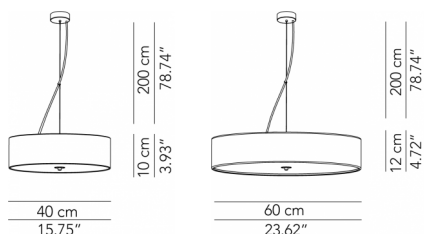

Jointed arm detail

* on demand
 ** cable on measure

DISCOVOLANTE pendant lamp)

Accessory

Jointed arm for d.40-60-80-100 (price valid only if ordered at the same time as the

Technical features

products: Discovolante Pendant lamp
 design: Paolo Grasselli 2004

Pendant lamp - ø 40	ø 40 x 10 cm 2 Kg	lamp type 2xE26 max watt 40W	DISESP040C02 - Cotton DISESP040T02 - Washable DISESP040O02 - Velvet DISESP040L02 - Cotton+Lycra DISESP040P02 - Pleated DISESP040R02 - Pleated Ribbon
	ø 40 x 10 cm 2 Kg	lamp type 1 led module 18,7 W luminous efficacy 3000 Lm light colour 3000 K DIM 1-10V	DISESP040C08 - Cotton DISESP040T08 - Washable DISESP040O08 - Velvet DISESP040L08 - Cotton+Lycra DISESP040P08 - Pleated DISESP040R08 - Pleated Ribbon
Pendant lamp - ø 60	ø 60 x 12 cm 4 Kg	lamp type 3xE26 max watt 40 W	DISESP060C02 - Cotton DISESP060T02 - Washable DISESP060O02 - Velvet DISESP060L02 - Cotton+Lycra DISESP060P02 - Pleated DISESP060R02 - Pleated Ribbon
	ø 60 x 12 cm 4 Kg	lamp type 1 led module 23 W luminous efficacy 3628 Lm light colour 3000 K DIM 1-10V	DISESP060C08 - Cotton DISESP060T08 - Washable DISESP060O08 - Velvet DISESP060L08 - Cotton+Lycra DISESP060P08 - Pleated DISESP060R08 - Pleated Ribbon
	ø 60 x 12 cm 4 Kg	lamp type 1 led module 57 W luminous efficacy 8750 Lm light colour 3000 K DIM 1-10V	DISESP060C12 - Cotton DISESP060T12 - Washable DISESP060O12 - Velvet DISESP060L12 - Cotton+Lycra DISESP060P12 - Pleated DISESP060R12 - Pleated Ribbon