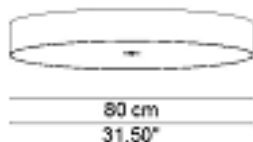

Ceiling lamp - ø 80	ø 80 x 12 cm 5 Kg	lamp type 4xE26 max watt 40 W	DISEAP080C02 - Cotton DISEAP080T02 - Washable DISEAP080O02 - Velvet DISEAP080L02 - Cotton+Lycra DISEAP080P02 - Pleated DISEAP080R02 - Pleated Ribbon
	ø 80 x 12 cm 5 Kg	lamp type 1 led module 57 W luminous efficacy 8750 Lm light colour 3000 K DIM 1-10V	DISEAP080C17 - Cotton DISEAP080T17 - Washable DISEAP080O17 - Velvet DISEAP080L17 - Cotton+Lycra DISEAP080P17 - Pleated DISEAP080R17 - Pleated Ribbon
	ø 80 x 12 cm 5 Kg	lamp type 1 led module 88,2 W luminous efficacy 12380 Lm light colour 3000 K DIM 1-10V	DISEAP080C15 - Cotton DISEAP080T15 - Washable DISEAP080O15 - Velvet DISEAP080L15 - Cotton+Lycra DISEAP080P15 - Pleated DISEAP080R15 - Pleated Ribbon
Ceiling lamp - ø 100	ø 100 x 12 cm 7 Kg	lamp type 4xE26 max watt 40 W	DISEAP100C02 - Cotton DISEAP100T02 - Washable DISEAP100O02 - Velvet DISEAP100L02 - Cotton+Lycra DISEAP100P02 - Pleated DISEAP100R02 - Pleated Ribbon
	ø 100 x 12 cm 7 Kg	lamp type 1 led module 57 W luminous efficacy 8750 Lm light colour 3000 K DIM 1-10V	DISEAP100C18 - Cotton DISEAP100T18 - Washable DISEAP100O18 - Velvet DISEAP100L18 - Cotton+Lycra DISEAP100P18 - Pleated DISEAP100R18 - Pleated Ribbon
	ø 100 x 12 cm 7 Kg	lamp type 1 led module 88,2 W luminous efficacy 12380 Lm light colour 3000 K DIM 1-10V	DISEAP100C15 - Cotton DISEAP100T15 - Washable DISEAP100O15 - Velvet DISEAP100L15 - Cotton+Lycra DISEAP100P15 - Pleated DISEAP100R15 - Pleated Ribbon
	ø 100 x 12 cm 7 Kg	lamp type 1 led module 104 W luminous efficacy 17420 Lm light colour 3000 K DIM 1-10V	DISEAP100C16 - Cotton DISEAP100T16 - Washable DISEAP100O16 - Velvet DISEAP100L16 - Cotton+Lycra DISEAP100P16 - Pleated DISEAP100R16 - Pleated Ribbon