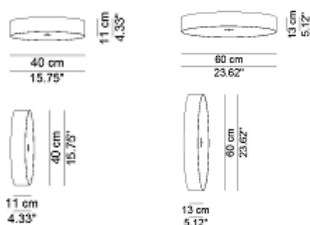

Technical features

products: Discovolante Wall/ ceiling lamp
design: Paolo Grasselli 2004

Wall/ ceiling lamp - ø 40	ø 40 x 11 cm 2 Kg	lamp type 2xE26 max watt 20 W	DISEAP040C02 - Cotton DISEAP040T02 - Washable DISEAP040O02 - Velvet DISEAP040L02 - Cotton+Lycra DISEAP040P02 - Pleated DISEAP040R02 - Pleated Ribbon
	ø 40 x 11 cm 2 Kg	lamp type 1 led module 18,7 W luminous efficacy 3000 Lm light colour 3000 K DIM 1-10V	DISEAP040C08 - Cotton DISEAP040T08 - Washable DISEAP040O08 - Velvet DISEAP040L08 - Cotton+Lycra DISEAP040P08 - Pleated DISEAP040R08 - Pleated Ribbon
Wall/ ceiling lamp - ø 60	ø 60 x 13 cm 4 Kg	lamp type 3xE26 max watt 40 W	DISEAP060C02 - Cotton DISEAP060T02 - Washable DISEAP060O02 - Velvet DISEAP060L02 - Cotton+Lycra DISEAP060P02 - Pleated DISEAP060R02 - Pleated Ribbon
	ø 60 x 13 cm 4 Kg	lamp type 1 led module 23 W luminous efficacy 3628 Lm light colour 3000 K DIM 1-10V	DISEAP060C08 - Cotton DISEAP060T08 - Washable DISEAP060O08 - Velvet DISEAP060L08 - Cotton+Lycra DISEAP060P08 - Pleated DISEAP060R08 - Pleated Ribbon
	ø 60 x 13 cm 4 Kg	lamp type 1 led module 57 W luminous efficacy 8750 Lm light colour 3000 K DIM 1-10V	DISEAP060C12 - Cotton DISEAP060T12 - Washable DISEAP060O12 - Velvet DISEAP060L12 - Cotton+Lycra DISEAP060P12 - Pleated DISEAP060R12 - Pleated Ribbon