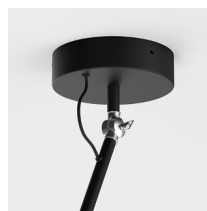

Washable

Kvadrat

Wool

Fabric lampshade

IP20

Detail of upper plexiglass protection E27 version

Removable and washable at 30° lycra, class M1

Ceiling rose detail

Jointed arm detail

* on demand
 ** cable on measure

DISCOVOLANTE pendant lamp)

Accessory

Jointed arm for d.40-60-80-100 (price valid only if ordered at the same time as the

Technical features

products: Discovolante Pendant lamp
 design: Paolo Grasselli 2004