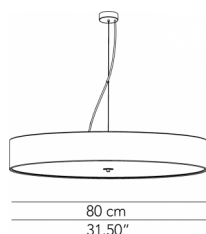

Technical features

products: Discovolante Wall/ ceiling lamp
design: Paolo Grasselli 2004

Pendant lamp - ø 80	ø 80 x 12 cm 5 Kg	lamp type 4xE26 max watt 40W	DIESP080C02 - Cotton DIESP080T02 - Washable DIESP080O02 - Velvet DIESP080L02 - Cotton+Lycra DIESP080P02 - Pleated DIESP080R02 - Pleated Ribbon
	ø 80 x 12 cm 5 Kg	lamp type 1 led module 57 W luminous efficacy 8750 Lm light colour 3000K DIM 1-10V	DIESP080C17 - Cotton DIESP080T17 - Washable DIESP080O17 - Velvet DIESP080L17 - Cotton+Lycra DIESP080P17 - Pleated DIESP080R17 - Pleated Ribbon
	ø 80 x 12 cm 5 Kg	lamp type 1 led module 88,2 W luminous efficacy 12380 Lm light colour 3000K DIM 1-10V	DIESP080C15 - Cotton DIESP080T15 - Washable DIESP080O15 - Velvet DIESP080L15 - Cotton+Lycra DIESP080P15 - Pleated DIESP080R15 - Pleated Ribbon
Pendant lamp - ø 100	ø 100 x 12 cm 7 Kg	lamp type 4xE26 max watt 40 W	DIESP100C02 - Cotton DIESP100T02 - Washable DIESP100O02 - Velvet DIESP100L02 - Cotton+Lycra DIESP100P02 - Pleated DIESP100R02 - Pleated Ribbon
	ø 100 x 12 cm 7 Kg	lamp type 1 led module 57 W luminous efficacy 8750 Lm light colour 3000 K DIM 1-10V	DIESP100C18 - Cotton DIESP100T18 - Washable DIESP100O18 - Velvet DIESP100L18 - Cotton+Lycra DIESP100P18 - Pleated DIESP100R18 - Pleated Ribbon
	ø 100 x 12 cm 7 Kg	lamp type 1 led module 88,2 W luminous efficacy 12380 Lm light colour 3000 K DIM 1-10V	DIESP100C15 - Cotton DIESP100T15 - Washable DIESP100O15 - Velvet DIESP100L15 - Cotton+Lycra DIESP100P15 - Pleated DIESP100R15 - Pleated Ribbon
	ø 100 x 12 cm 7 Kg	lamp type 1 led module 104 W luminous efficacy 17420 Lm light colour 3000 K DIM 1-10V	DIESP100C16 - Cotton DIESP100T16 - Washable DIESP100O16 - Velvet DIESP100L16 - Cotton+Lycra DIESP100P16 - Pleated DIESP100R16 - Pleated Ribbon