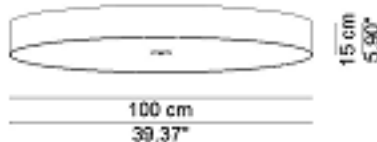

Ceiling lamp - ø 80	ø 80 x 12 cm 5 Kg	lamp type 4xE26 max watt 40 W	DISEAP080C02 - Cotton DISEAP080T02 - Washable DISEAP080O02 - Velvet DISEAP080L02 - Cotton+Lycra DISEAP080P02 - Pleated DISEAP080R02 - Pleated Ribbon
	ø 80 x 12 cm 5 Kg	lamp type 1 led module 57 W luminous efficacy 8750 Lm light colour 3000 K DIM 1-10V	DISEAP080C17 - Cotton DISEAP080T17 - Washable DISEAP080O17 - Velvet DISEAP080L17 - Cotton+Lycra DISEAP080P17 - Pleated DISEAP080R17 - Pleated Ribbon
	ø 80 x 12 cm 5 Kg	lamp type 1 led module 88,2 W luminous efficacy 12380 Lm light colour 3000 K DIM 1-10V	DISEAP080C15 - Cotton DISEAP080T15 - Washable DISEAP080O15 - Velvet DISEAP080L15 - Cotton+Lycra DISEAP080P15 - Pleated DISEAP080R15 - Pleated Ribbon
Ceiling lamp - ø 100	ø 100 x 12 cm 7 Kg	lamp type 4xE26 max watt 40 W	DISEAP100C02 - Cotton DISEAP100T02 - Washable DISEAP100O02 - Velvet DISEAP100L02 - Cotton+Lycra DISEAP100P02 - Pleated DISEAP100R02 - Pleated Ribbon
	ø 100 x 12 cm 7 Kg	lamp type 1 led module 57 W luminous efficacy 8750 Lm light colour 3000 K DIM 1-10V	DISEAP100C18 - Cotton DISEAP100T18 - Washable DISEAP100O18 - Velvet DISEAP100L18 - Cotton+Lycra DISEAP100P18 - Pleated DISEAP100R18 - Pleated Ribbon
	ø 100 x 12 cm 7 Kg	lamp type 1 led module 88,2 W luminous efficacy 12380 Lm light colour 3000 K DIM 1-10V	DISEAP100C15 - Cotton DISEAP100T15 - Washable DISEAP100O15 - Velvet DISEAP100L15 - Cotton+Lycra DISEAP100P15 - Pleated DISEAP100R15 - Pleated Ribbon
	ø 100 x 12 cm 7 Kg	lamp type 1 led module 104 W luminous efficacy 17420 Lm light colour 3000 K DIM 1-10V	DISEAP100C16 - Cotton DISEAP100T16 - Washable DISEAP100O16 - Velvet DISEAP100L16 - Cotton+Lycra DISEAP100P16 - Pleated DISEAP100R16 - Pleated Ribbon