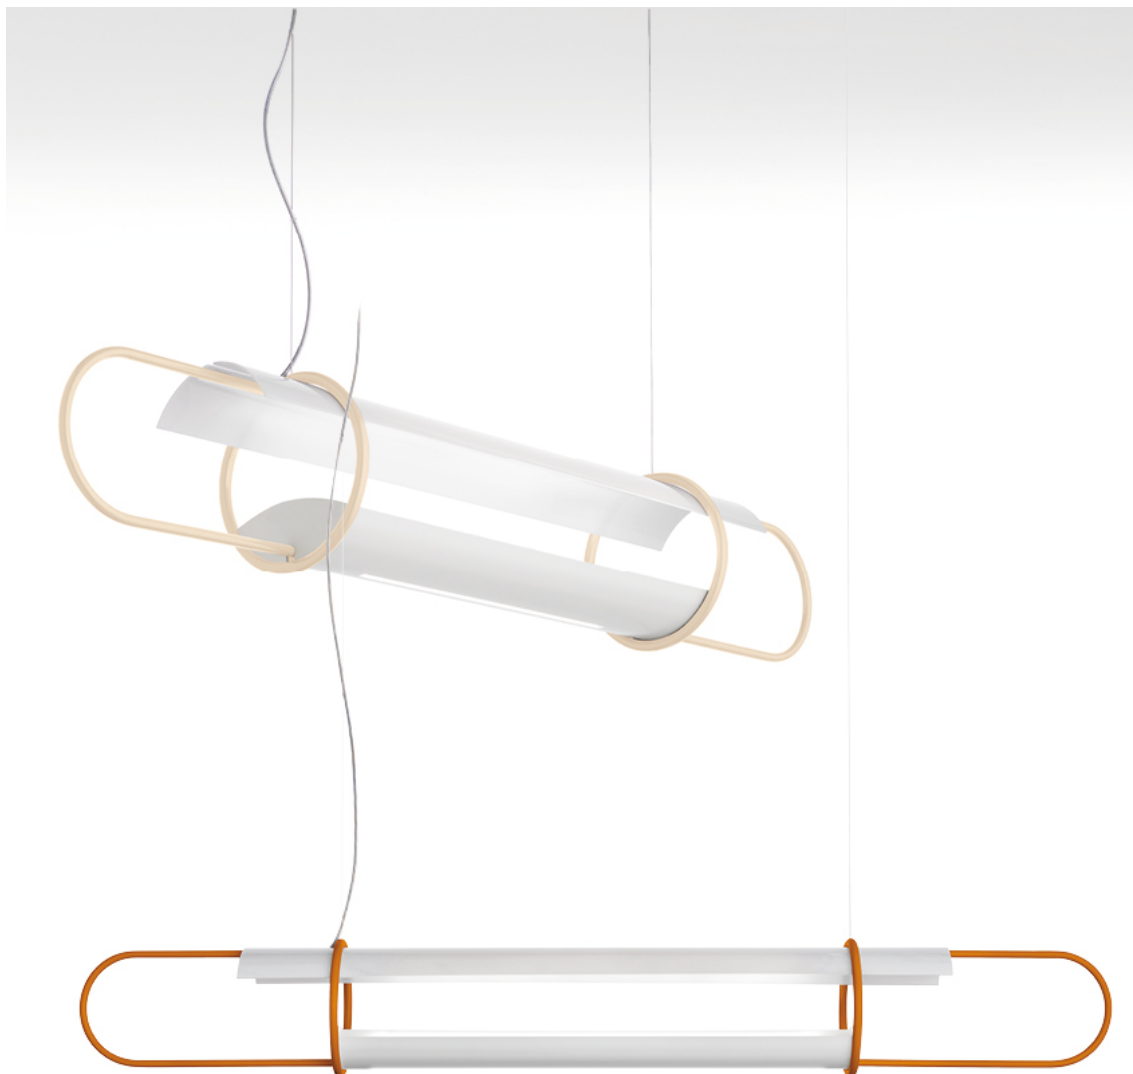

Geblackl technical features

products: Clip

design: Baldessari e Baldessari 2018

Finiture

Colori

Sand

Caramel

Lead grey

Matt gold

Metal structure,  
upper diffuser in PC

Uplight and  
downlight: L 130 Up  
5120 lm - Down  
2560 lm / L 170 Up  
7040 lm - Down  
2560 lm

IP20

\*\*

LIGHTING  
DATA

Ceiling rose detail

\* on demand

\*\* cable on measure

Technical features

products: Clip Pendant lamp

design: Baldessari e Baldessari 2018

<b>Pendant lamp - L 130</b>	ø 23 x 130 cm 5 Kg	lamp type 2 linear modules 48 W luminous efficacy 7600 Lm light colour 3000 K DIM 1-10 V	CLIESO130G03 - Sand or Lead Grey CLIESO130G04 - Deluxe Color
-----------------------------	-----------------------	---	---

<b>Pendant lamp - L 170</b>	ø 23 x 170 cm 8 Kg	lamp type 2 linear modules 60 W luminous efficacy 9600 Lm light colour 3000 K DIM 1-10 V cri >80	CLIESO170G03 - Sand or Lead Grey CLIESO170G04 - Deluxe Color
-----------------------------	-----------------------	--	---