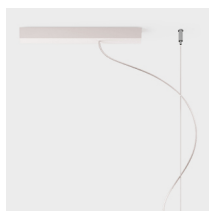

Geblackl technical features

products: Clip

design: Baldessari e Baldessari 2018

Finiture

Colori

Sand

Caramel

Lead grey

Matt gold

Metal structure,  
upper diffuser in PC

Uplight and  
downlight: L 130 Up  
5120 lm - Down  
2560 lm / L 170 Up  
7040 lm - Down  
2560 lm

IP20

\*\*

LIGHTING  
DATA

Ceiling rose detail

\* on demand

\*\* cable on measure

Technical features

products: Clip Pendant lamp

design: Baldessari e Baldessari 2018

<b>Pendant lamp - L 130</b>	ø 23 x 130 cm 5 Kg	lamp type 2 linear modules 48 W luminous efficacy 7600 Lm light colour 3000 K DIM 1-10 V	CLIESO130G03 - Sand or Lead Grey CLIESO130G04 - Deluxe Color
-----------------------------	-----------------------	---	---

<b>Pendant lamp - L 170</b>	ø 23 x 170 cm 8 Kg	lamp type 2 linear modules 60 W luminous efficacy 9600 Lm light colour 3000 K DIM 1-10 V cri >80	CLIESO170G03 - Sand or Lead Grey CLIESO170G04 - Deluxe Color
-----------------------------	-----------------------	--	---