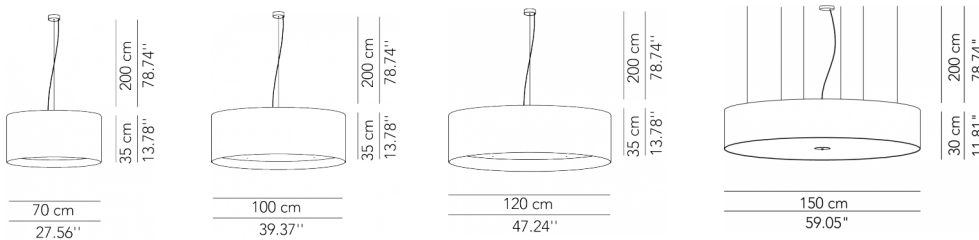

Geblackl technical features
 products: Circus
 design: Modoluce R&D 2018

Finiture

Tessuti diffusore

Velvet

Wool

Kvadrat*

Fabric lampshade

Uplight and
 downlight

IP20

CE ceiling rose
 detail

ETL version
 detail

* on demand
 ** cable on measure

Technical features

products: Circus Pendant lamp
design: Modoluce R&D 2018

Pendant lamp - ø 70	ø 70 x 35 cm 4 Kg	lamp type 3xE26 max watt 60 W	CISESP070O02 - Velvet CISESP070E02 - Wool
		CISEPX070F01	Accessory: Top protective disk in opal Plex
Pendant lamp - ø 100	ø 100 x 35 cm 9 Kg	lamp type 4xE26 max watt 60 W	CISESP100O02 - Velvet CISESP100E02 - Wool
	ø 100 x 35 cm 9 Kg	Imp type 1 led module 23W luminous efficacy 3628 Lm light colour 3000 K DIM1-10V	CISESP100O05 - Velvet CISESP100E05 - Wool
	ø 100 x 35 cm 9 Kg	Imp type 1 led module 57 W luminous efficacy 8750 Lm light colour 3000 K DIM 1-10V	CISESP100O10 - Velvet CISESP100E10 - Wool
	CISEPX100F01	Accessory	Top protective disk in opal plex (installed)
Pendant lamp - ø 120	ø 120 x 35 cm 17 Kg	lamp type 4xE26 max watt 60 W	CISESP120O02 - Velvet CISESP120E02 - Wool
	ø 120 x 35 cm 17 Kg	lamp type 1 led module 23 W luminous efficacy 3628 Lm light colour 3000 K DIM1-10 V	CISESP120O05 - Velvet CISESP120E05 - Wool
	ø 120 x 35 cm 17 Kg	lamp type 1 led module 88,2W luminous efficacy 12380 Lm light colour 3000 K DIM 1-10V	CISESP120O07 - Velvet CISESP120E07 - Wool
	CISEPX120F01	Accessory	Top protective disk in opal Plex (installed)
Pendant lamp - ø 150	ø 150 x 35 cm 30 Kg	lamp type 6xE26 max watt 60 W	CISESP150O02 - Velvet CISESP150E02 - Wool
	ø 150 x 35 cm 30 Kg	lamp type 1 led module 88,2 W luminous efficacy 12380 Lm light colour 3000 K DIM 1-10V	CISESP150O07 - Velvet CISESP150E07 - Wool