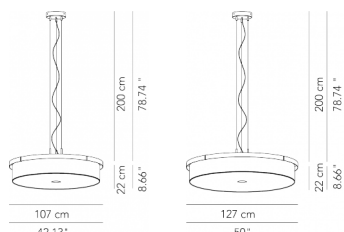

Velvet

Fabric lampshade,
metal structure

Uplight and
downlight*

IP20

Ceiling rose detail

* on demand

** cable on measure

Technical features

products: Charlie Pendant lamp
 Design: Arturo Bellese 2019

Pendant lamp - ø 107	ø 107 x 22 cm 25 Kg	lamp type 4xE26 max watt 60 W	CARESP100C01 - Cotton Fabric CARESP100O01 - Velvet Fabric
	ø 107 x 22 cm 25 Kg	lamp type 1 led module 57 W luminous efficacy 8750 Lm light colour 3000K DIM 1-10V	CARESP100C06 - Cotton Fabric CARESP100O06 - Velvet Fabric
	ø 107 x 22 cm 25 Kg	lamp type 2 led module 57W + 17W luminous efficacy 11250 Lma light colour 3000K DIM 1-10V	CARESP100C16 - Cotton Fabric CARESP100O16 - Velvet Fabric
Pendant lamp - ø 127	ø 127 x 22 cm 35 Kg	lamp type 4xE26 max watt 60 W	CARESP130C01 - Cotton Fabric CARESP130O01 - Velvet Fabric
	ø 127 x 22 cm 35 Kg	lamp type 1 led module 57 W luminous efficacy 8750 Lm light colour 3000K DIM 1-10V	CARESP130C06 - Cotton Fabric CARESP130O06 - Velvet Fabric
	ø 127 x 22 cm 35 Kg	lamp type 1 led module 88,2 W luminous efficacy 12380 Lm light colour 3000K DIM 1-10V	CARESP130C08 - Cotton Fabric CARESP130O08 - Velvet Fabric
	ø 127 x 22 cm 35 Kg	lamp type 2 led module 57W + 17W luminous efficacy 11250 Lm light colour 3000K DIM 10V	CARESP130C16 - Cotton Fabric CARESP130O16 - Velvet Fabric
	ø 127 x 22 cm 35 Kg	lamp type 2 led module 88W + 17W luminous efficacy 14880 Lm light colour 3000K DIM 1-10V	CARESP130C18 - Cotton Fabric CARESP130O18 - Velvet Fabric