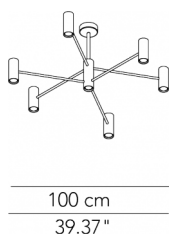

* on demand

Technical features

Products: Chandelier Ceiling lamp
Paolo Grasselli 2019

Ceiling lamp - ø 100	ø 107 x 62 cm 10 Kg	lamp type 6xE26 + 7xGU10 max watt 6 X 40W + 7 X 20W	CHAEPL100G01 - White or Black CHAEPL100G02 - Deluxe CHAEPL100G21 - White or Black with Gold Rod CHAEPL100G22 - Deluxe with Gold Rod
Ceiling lamp - ø 100	ø 100 x 49 cm 10 Kg	lamp type 13xGU10 max watt 20 W	CHAEPL100G11 - White or Black CHAEPL100G12 - Deluxe CHAEPL100G31 - White or Black with Gold Rod CHAEPL100G32 - Deluxe with Gold Rod
Ceiling lamp - ø 140	ø 147 x 62 cm 12 Kg	lamp type 6xE26 + 7xGU10 max watt 6 X 40W + 7 X 20W	CHAEPL140G01 - White or Black CHAEPL140G02 - Deluxe CHAEPL140G21 - White or Black with Gold Rod CHAEPL140G22 - Deluxe with Gold Rod
Ceiling lamp - ø 140	ø 140 x 49 cm 12 Kg	lamp type 13xGU10 max watt 20 W	CHAEPL140G11 - White or Black CHAEPL140G12 - Deluxe CHAEPL140G31 - White or Black with Gold Rod CHAEPL140G32 - Deluxe with Gold Rod

Technical features

Products: Chandelier Wall lamp
Paolo Grasselli 2019

Wall lamp - single	ø 13 x 20 x 39 cm 1 Kg	lamp type 2xE26 max watt 40 W	CHAEAP010G01 - White or Black CHAEAP010G02 - Deluxe
Wall lamp - single	ø 8 x 17 x 20 cm 1 Kg	lamp type 2xGU10 max watt 20W	CHAEAP010G11 - White or Black CHAEAP010G12 - Deluxe
Wall lamp - double	ø 35 x 20 x 39 cm 1 Kg	lamp type 4xE26 max watt 40 W	CHAEAP035G01 - White or Black CHAEAP035G02 - Deluxe
Wall lamp - double	ø 29 x 17 x 20 cm 1 Kg	lamp type 4xGU10 max watt 20W	CHAEAP035G11 - White or Black CHAEAP035G12 - Deluxe