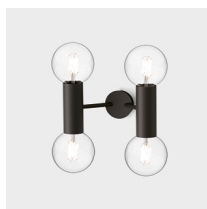

Geblackl technical features
 products: Chandelier
 Paolo Grasselli 2019

Finiture

Colori

Black

Matt gold

Metal structure

Uplight and
 downlight

IP20

White

Matt gold

Black

Gold rot detail

* on demand
 ** cable on measure

Technical features

products: Chandelier Pendant lamp
Paolo Grasselli 2019

Pendant lamp - ø 100	ø 107 x 76 cm 10 Kg	lamp type 12xE26 + 1xGU10 max watt 12 X 40W + 1 X 20W	CHAESO100G01 - White or Black CHAESO100G02 - Deluxe CHAESO100G21 - White or Black with Gold Rod CHAESO100G22 - Deluxe with Gold Rod
Pendant lamp - ø 100	ø 100 x 63 cm 10 Kg	lamp type 13xGU10 max watt 20 W	CHAESO100G11 - White or Black CHAESO100G12 - Deluxe CHAESO100G31 - White or Black with Gold Rod CHAESO100G32 - Deluxe with Gold Rod
Pendant lamp - ø 140	ø 147 x 76 cm 12 Kg	lamp type 12xE26 + 1xGU10 max watt 12 X 40W + 1 X 20W	CHAESO140G01 - White or Black CHAESO140G02 - Deluxe CHAESO140G21 - White or Black with Gold Rod CHAESO140G22 - Deluxe with Gold Rod
Pendant lamp - ø 140	ø 140 x 63 cm 12 Kg	lamp type 13xGU10 max watt 20 W	CHAESO140G11 - White or Black CHAESO140G12 - Deluxe CHAESO140G31 - White or Black with Gold Rod CHAESO140G32 - Deluxe with Gold Rod

Geblackl technical features

Products: Chandelier

Polo Grasselli 2019

Finishes

Colori

White

Gold

Black

Matt gold

Metal structure

Uplight and
downlight

IP20

Single wall lamp

Single wall lamp

Double wall lamp

Double wall lamp