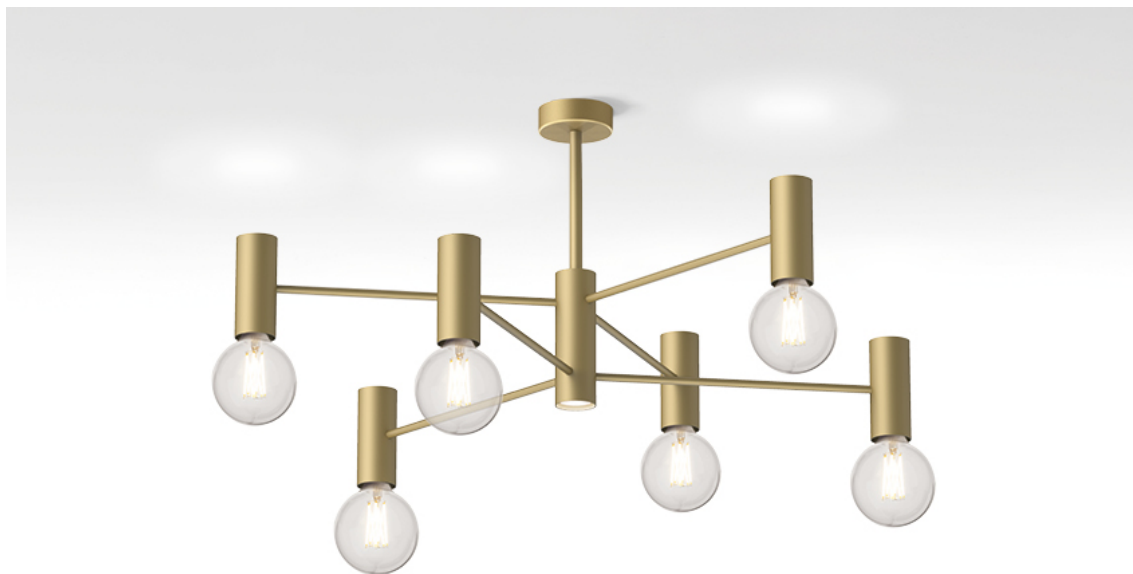

Geblackl technical features
 products: Chandelier
 Paolo Grasselli 2019

Finiture

Colori

Black

Matt gold

Metal structure

Uplight and
 downlight

IP20

White

Matt gold

Black

Gold rot detail

* on demand
 ** cable on measure

Technical features

products: Chandelier Pendant lamp
Paolo Grasselli 2019

Pendant lamp - ø 100	ø 107 x 76 cm 10 Kg	lamp type 12xE26 + 1xGU10 max watt 12 X 40W + 1 X 20W	CHAESO100G01 - White or Black CHAESO100G02 - Deluxe CHAESO100G21 - White or Black with Gold Rod CHAESO100G22 - Deluxe with Gold Rod
Pendant lamp - ø 100	ø 100 x 63 cm 10 Kg	lamp type 13xGU10 max watt 20 W	CHAESO100G11 - White or Black CHAESO100G12 - Deluxe CHAESO100G31 - White or Black with Gold Rod CHAESO100G32 - Deluxe with Gold Rod
Pendant lamp - ø 140	ø 147 x 76 cm 12 Kg	lamp type 12xE26 + 1xGU10 max watt 12 X 40W + 1 X 20W	CHAESO140G01 - White or Black CHAESO140G02 - Deluxe CHAESO140G21 - White or Black with Gold Rod CHAESO140G22 - Deluxe with Gold Rod
Pendant lamp - ø 140	ø 140 x 63 cm 12 Kg	lamp type 13xGU10 max watt 20 W	CHAESO140G11 - White or Black CHAESO140G12 - Deluxe CHAESO140G31 - White or Black with Gold Rod CHAESO140G32 - Deluxe with Gold Rod

Geblackl technical features

Products: Chandelier

Polo Grasselli 2019

Finishes

Colori

White

Gold

Black

Matt gold

Metal structure

Uplight and
downlight

IP20

Single wall lamp

Single wall lamp

Double wall lamp

Double wall lamp