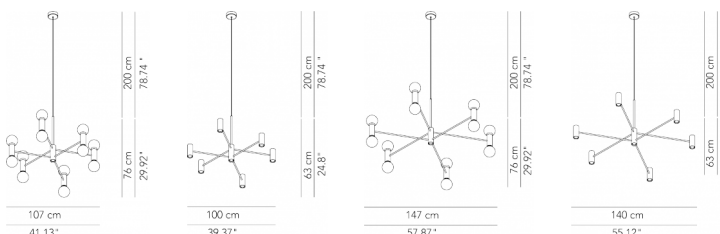

White

Matt gold

Black

Gold rot detail

* on demand
 ** cable on measure

Technical features

products: Chandelier Pendant lamp
Paolo Grasselli 2019

Pendant lamp - ø 100	ø 107 x 76 cm 10 Kg	lamp type 12xE26 + 1xGU10 max watt 12 X 40W + 1 X 20W	CHAESO100G01 - White or Black CHAESO100G02 - Deluxe CHAESO100G21 - White or Black with Gold Rod CHAESO100G22 - Deluxe with Gold Rod
Pendant lamp - ø 100	ø 100 x 63 cm 10 Kg	lamp type 13xGU10 max watt 20 W	CHAESO100G11 - White or Black CHAESO100G12 - Deluxe CHAESO100G31 - White or Black with Gold Rod CHAESO100G32 - Deluxe with Gold Rod
Pendant lamp - ø 140	ø 147 x 76 cm 12 Kg	lamp type 12xE26 + 1xGU10 max watt 12 X 40W + 1 X 20W	CHAESO140G01 - White or Black CHAESO140G02 - Deluxe CHAESO140G21 - White or Black with Gold Rod CHAESO140G22 - Deluxe with Gold Rod
Pendant lamp - ø 140	ø 140 x 63 cm 12 Kg	lamp type 13xGU10 max watt 20 W	CHAESO140G11 - White or Black CHAESO140G12 - Deluxe CHAESO140G31 - White or Black with Gold Rod CHAESO140G32 - Deluxe with Gold Rod

Technical features

Products: Chandelier Wall lamp
Paolo Grasselli 2019

Wall lamp - single	ø 13 x 20 x 39 cm 1 Kg	lamp type 2xE26 max watt 40 W	CHAEAP010G01 - White or Black CHAEAP010G02 - Deluxe
Wall lamp - single	ø 8 x 17 x 20 cm 1 Kg	lamp type 2xGU10 max watt 20W	CHAEAP010G11 - White or Black CHAEAP010G12 - Deluxe
Wall lamp - double	ø 35 x 20 x 39 cm 1 Kg	lamp type 4xE26 max watt 40 W	CHAEAP035G01 - White or Black CHAEAP035G02 - Deluxe
Wall lamp - double	ø 29 x 17 x 20 cm 1 Kg	lamp type 4xGU10 max watt 20W	CHAEAP035G11 - White or Black CHAEAP035G12 - Deluxe