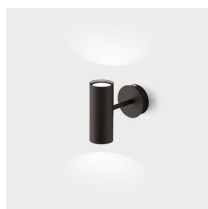

Geblackl technical features
 products: Chandelier
 Paolo Grasselli 2019

Finiture

Colori

Black

Matt gold

Metal structure

Uplight and
 downlight

IP20

White

Matt gold

Black

Gold rot detail

* on demand
 ** cable on measure

Technical features

products: Chandelier Pendant lamp
Paolo Grasselli 2019

Pendant lamp - ø 100	ø 107 x 76 cm 10 Kg	lamp type 12xE26 + 1xGU10 max watt 12 X 40W + 1 X 20W	CHAESO100G01 - White or Black CHAESO100G02 - Deluxe CHAESO100G21 - White or Black with Gold Rod CHAESO100G22 - Deluxe with Gold Rod
Pendant lamp - ø 100	ø 100 x 63 cm 10 Kg	lamp type 13xGU10 max watt 20 W	CHAESO100G11 - White or Black CHAESO100G12 - Deluxe CHAESO100G31 - White or Black with Gold Rod CHAESO100G32 - Deluxe with Gold Rod
Pendant lamp - ø 140	ø 147 x 76 cm 12 Kg	lamp type 12xE26 + 1xGU10 max watt 12 X 40W + 1 X 20W	CHAESO140G01 - White or Black CHAESO140G02 - Deluxe CHAESO140G21 - White or Black with Gold Rod CHAESO140G22 - Deluxe with Gold Rod
Pendant lamp - ø 140	ø 140 x 63 cm 12 Kg	lamp type 13xGU10 max watt 20 W	CHAESO140G11 - White or Black CHAESO140G12 - Deluxe CHAESO140G31 - White or Black with Gold Rod CHAESO140G32 - Deluxe with Gold Rod

Geblackl technical features

Products: Chandelier

Polo Grasselli 2019

Finishes

Colori

White

Gold

Black

Matt gold

Metal structure

Uplight and
downlight

IP20

Single wall lamp

Single wall lamp

Double wall lamp

Double wall lamp