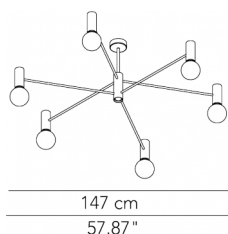

* on demand

Technical features

Products: Chandelier Ceiling lamp
Paolo Grasselli 2019

Ceiling lamp - ø 100	ø 107 x 62 cm 10 Kg	lamp type 6xE26 + 7xGU10 max watt 6 X 40W + 7 X 20W	CHAEPL100G01 - White or Black CHAEPL100G02 - Deluxe CHAEPL100G21 - White or Black with Gold Rod CHAEPL100G22 - Deluxe with Gold Rod
Ceiling lamp - ø 100	ø 100 x 49 cm 10 Kg	lamp type 13xGU10 max watt 20 W	CHAEPL100G11 - White or Black CHAEPL100G12 - Deluxe CHAEPL100G31 - White or Black with Gold Rod CHAEPL100G32 - Deluxe with Gold Rod
Ceiling lamp - ø 140	ø 147 x 62 cm 12 Kg	lamp type 6xE26 + 7xGU10 max watt 6 X 40W + 7 X 20W	CHAEPL140G01 - White or Black CHAEPL140G02 - Deluxe CHAEPL140G21 - White or Black with Gold Rod CHAEPL140G22 - Deluxe with Gold Rod
Ceiling lamp - ø 140	ø 140 x 49 cm 12 Kg	lamp type 13xGU10 max watt 20 W	CHAEPL140G11 - White or Black CHAEPL140G12 - Deluxe CHAEPL140G31 - White or Black with Gold Rod CHAEPL140G32 - Deluxe with Gold Rod

Technical features

Products: Chandelier Wall lamp
Paolo Grasselli 2019

Wall lamp - single	ø 13 x 20 x 39 cm 1 Kg	lamp type 2xE26 max watt 40 W	CHAEAP010G01 - White or Black CHAEAP010G02 - Deluxe
Wall lamp - single	ø 8 x 17 x 20 cm 1 Kg	lamp type 2xGU10 max watt 20W	CHAEAP010G11 - White or Black CHAEAP010G12 - Deluxe
Wall lamp - double	ø 35 x 20 x 39 cm 1 Kg	lamp type 4xE26 max watt 40 W	CHAEAP035G01 - White or Black CHAEAP035G02 - Deluxe
Wall lamp - double	ø 29 x 17 x 20 cm 1 Kg	lamp type 4xGU10 max watt 20W	CHAEAP035G11 - White or Black CHAEAP035G12 - Deluxe