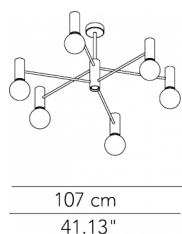

* on demand

Technical features

Products: Chandelier Ceiling lamp
Paolo Grasselli 2019

Ceiling lamp - ø 100	ø 107 x 62 cm 10 Kg	lamp type 6xE26 + 7xGU10 max watt 6 X 40W + 7 X 20W	CHAEPL100G01 - White or Black CHAEPL100G02 - Deluxe CHAEPL100G21 - White or Black with Gold Rod CHAEPL100G22 - Deluxe with Gold Rod
Ceiling lamp - ø 100	ø 100 x 49 cm 10 Kg	lamp type 13xGU10 max watt 20 W	CHAEPL100G11 - White or Black CHAEPL100G12 - Deluxe CHAEPL100G31 - White or Black with Gold Rod CHAEPL100G32 - Deluxe with Gold Rod
Ceiling lamp - ø 140	ø 147 x 62 cm 12 Kg	lamp type 6xE26 + 7xGU10 max watt 6 X 40W + 7 X 20W	CHAEPL140G01 - White or Black CHAEPL140G02 - Deluxe CHAEPL140G21 - White or Black with Gold Rod CHAEPL140G22 - Deluxe with Gold Rod
Ceiling lamp - ø 140	ø 140 x 49 cm 12 Kg	lamp type 13xGU10 max watt 20 W	CHAEPL140G11 - White or Black CHAEPL140G12 - Deluxe CHAEPL140G31 - White or Black with Gold Rod CHAEPL140G32 - Deluxe with Gold Rod

Technical features

Products: Chandelier Wall lamp
Paolo Grasselli 2019

Wall lamp - single	ø 13 x 20 x 39 cm 1 Kg	lamp type 2xE26 max watt 40 W	CHAEAP010G01 - White or Black CHAEAP010G02 - Deluxe
Wall lamp - single	ø 8 x 17 x 20 cm 1 Kg	lamp type 2xGU10 max watt 20W	CHAEAP010G11 - White or Black CHAEAP010G12 - Deluxe
Wall lamp - double	ø 35 x 20 x 39 cm 1 Kg	lamp type 4xE26 max watt 40 W	CHAEAP035G01 - White or Black CHAEAP035G02 - Deluxe
Wall lamp - double	ø 29 x 17 x 20 cm 1 Kg	lamp type 4xGU10 max watt 20W	CHAEAP035G11 - White or Black CHAEAP035G12 - Deluxe