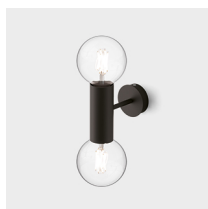

Geblackl technical features
 products: Chandelier
 Paolo Grasselli 2019

Finiture

Colori

Black

Matt gold

Metal structure

Uplight and
 downlight

IP20

White

Matt gold

Black

Gold rot detail

* on demand
 ** cable on measure

Technical features

products: Chandelier Pendant lamp
Paolo Grasselli 2019

Pendant lamp - ø 100	ø 107 x 76 cm 10 Kg	lamp type 12xE26 + 1xGU10 max watt 12 X 40W + 1 X 20W	CHAESO100G01 - White or Black CHAESO100G02 - Deluxe CHAESO100G21 - White or Black with Gold Rod CHAESO100G22 - Deluxe with Gold Rod
Pendant lamp - ø 100	ø 100 x 63 cm 10 Kg	lamp type 13xGU10 max watt 20 W	CHAESO100G11 - White or Black CHAESO100G12 - Deluxe CHAESO100G31 - White or Black with Gold Rod CHAESO100G32 - Deluxe with Gold Rod
Pendant lamp - ø 140	ø 147 x 76 cm 12 Kg	lamp type 12xE26 + 1xGU10 max watt 12 X 40W + 1 X 20W	CHAESO140G01 - White or Black CHAESO140G02 - Deluxe CHAESO140G21 - White or Black with Gold Rod CHAESO140G22 - Deluxe with Gold Rod
Pendant lamp - ø 140	ø 140 x 63 cm 12 Kg	lamp type 13xGU10 max watt 20 W	CHAESO140G11 - White or Black CHAESO140G12 - Deluxe CHAESO140G31 - White or Black with Gold Rod CHAESO140G32 - Deluxe with Gold Rod

Geblackl technical features

Products: Chandelier

Polo Grasselli 2019

Finishes

Colori

White

Gold

Black

Matt gold

Metal structure

Uplight and
downlight

IP20

Single wall lamp

Single wall lamp

Double wall lamp

Double wall lamp