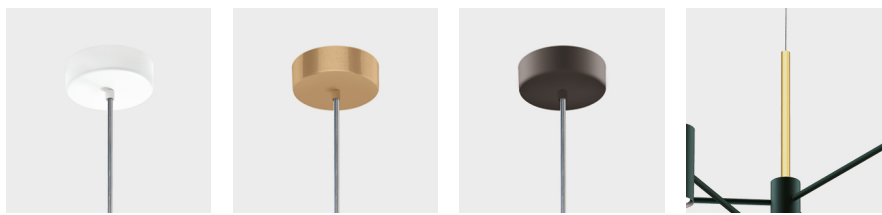

Geblackl technical features
 products: Chandelier
 Paolo Grasselli 2019

Finiture

Colori

Black

Matt gold

Metal structure

Uplight and
 downlight

IP20

White

Matt gold

Black

Gold rot detail

* on demand
 ** cable on measure

Technical features

products: Chandelier Pendant lamp
Paolo Grasselli 2019

Pendant lamp - ø 100	ø 107 x 76 cm 10 Kg	lamp type 12xE26 + 1xGU10 max watt 12 X 40W + 1 X 20W	CHAESO100G01 - White or Black CHAESO100G02 - Deluxe CHAESO100G21 - White or Black with Gold Rod CHAESO100G22 - Deluxe with Gold Rod
Pendant lamp - ø 100	ø 100 x 63 cm 10 Kg	lamp type 13xGU10 max watt 20 W	CHAESO100G11 - White or Black CHAESO100G12 - Deluxe CHAESO100G31 - White or Black with Gold Rod CHAESO100G32 - Deluxe with Gold Rod
Pendant lamp - ø 140	ø 147 x 76 cm 12 Kg	lamp type 12xE26 + 1xGU10 max watt 12 X 40W + 1 X 20W	CHAESO140G01 - White or Black CHAESO140G02 - Deluxe CHAESO140G21 - White or Black with Gold Rod CHAESO140G22 - Deluxe with Gold Rod
Pendant lamp - ø 140	ø 140 x 63 cm 12 Kg	lamp type 13xGU10 max watt 20 W	CHAESO140G11 - White or Black CHAESO140G12 - Deluxe CHAESO140G31 - White or Black with Gold Rod CHAESO140G32 - Deluxe with Gold Rod

Geblackl technical features

Products: Chandelier

Polo Grasselli 2019

Finishes

Colori

White

Gold

Black

Matt gold

Metal structure

Uplight and
downlight

IP20

Single wall lamp

Single wall lamp

Double wall lamp

Double wall lamp