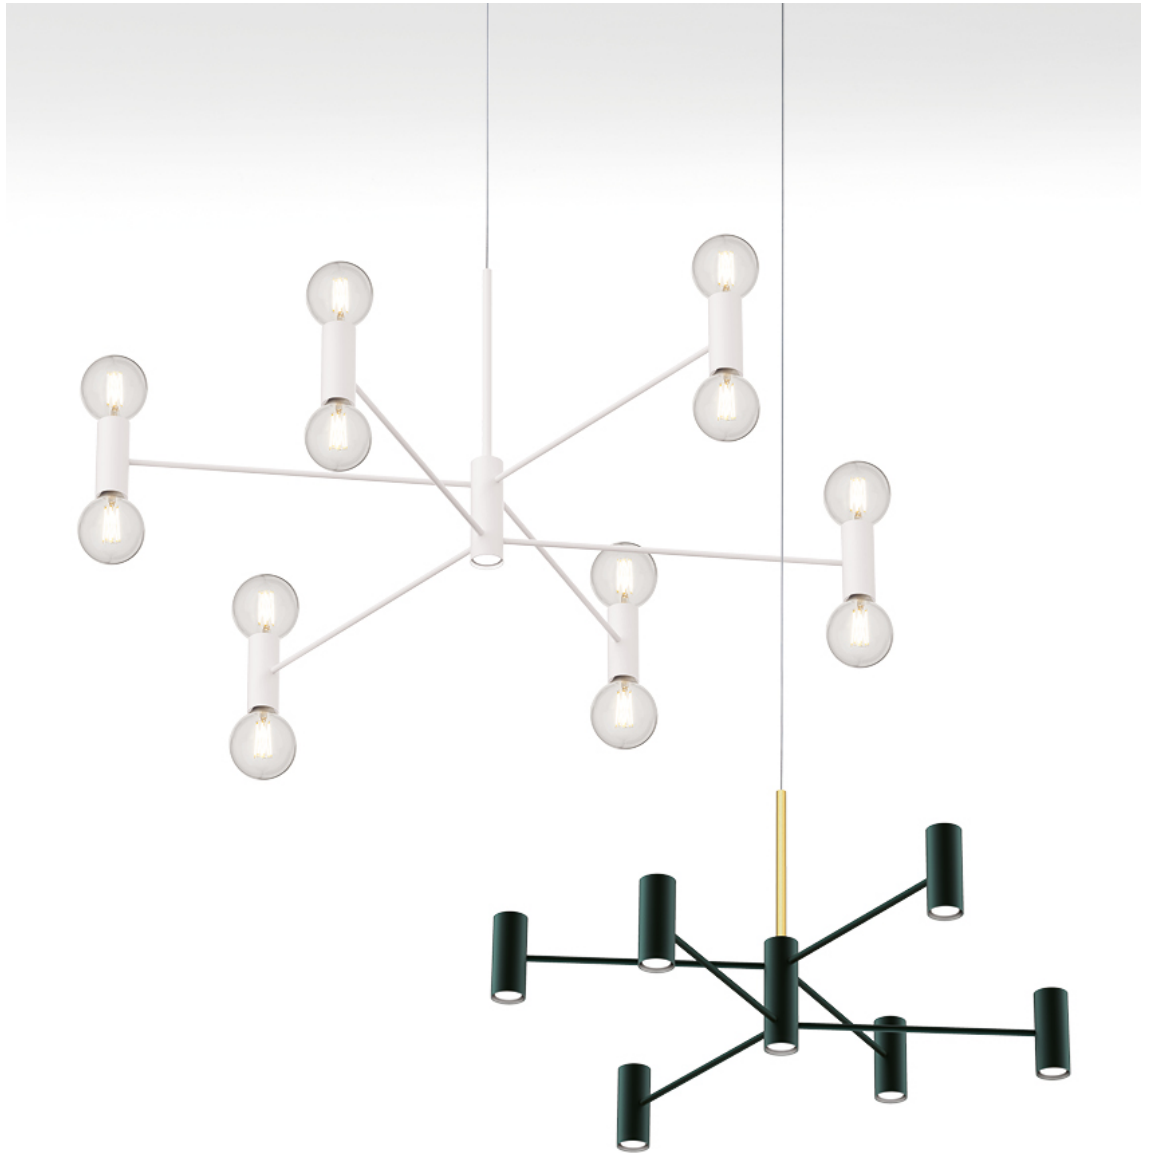

Geblackl technical features
 products: Chandelier
 Paolo Grasselli 2019

Finiture

Colori

Black

Matt gold

Metal structure

Uplight and
 downlight

IP20

White

Matt gold

Black

Gold rot detail

* on demand
 ** cable on measure

Technical features

products: Chandelier Pendant lamp
Paolo Grasselli 2019

Pendant lamp - ø 100	ø 107 x 76 cm 10 Kg	lamp type 12xE26 + 1xGU10 max watt 12 X 40W + 1 X 20W	CHAESO100G01 - White or Black CHAESO100G02 - Deluxe CHAESO100G21 - White or Black with Gold Rod CHAESO100G22 - Deluxe with Gold Rod
Pendant lamp - ø 100	ø 100 x 63 cm 10 Kg	lamp type 13xGU10 max watt 20 W	CHAESO100G11 - White or Black CHAESO100G12 - Deluxe CHAESO100G31 - White or Black with Gold Rod CHAESO100G32 - Deluxe with Gold Rod
Pendant lamp - ø 140	ø 147 x 76 cm 12 Kg	lamp type 12xE26 + 1xGU10 max watt 12 X 40W + 1 X 20W	CHAESO140G01 - White or Black CHAESO140G02 - Deluxe CHAESO140G21 - White or Black with Gold Rod CHAESO140G22 - Deluxe with Gold Rod
Pendant lamp - ø 140	ø 140 x 63 cm 12 Kg	lamp type 13xGU10 max watt 20 W	CHAESO140G11 - White or Black CHAESO140G12 - Deluxe CHAESO140G31 - White or Black with Gold Rod CHAESO140G32 - Deluxe with Gold Rod

Geblackl technical features

Products: Chandelier

Polo Grasselli 2019

Finishes

Colori

White

Gold

Black

Matt gold

Metal structure

Uplight and
downlight

IP20

Single wall lamp

Single wall lamp

Double wall lamp

Double wall lamp