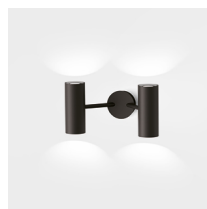

White

Matt gold

Black

Gold rot detail

* on demand
 ** cable on measure

Technical features

products: Chandelier Pendant lamp
Paolo Grasselli 2019

Pendant lamp - ø 100	ø 107 x 76 cm 10 Kg	lamp type 12xE26 + 1xGU10 max watt 12 X 40W + 1 X 20W	CHAESO100G01 - White or Black CHAESO100G02 - Deluxe CHAESO100G21 - White or Black with Gold Rod CHAESO100G22 - Deluxe with Gold Rod
Pendant lamp - ø 100	ø 100 x 63 cm 10 Kg	lamp type 13xGU10 max watt 20 W	CHAESO100G11 - White or Black CHAESO100G12 - Deluxe CHAESO100G31 - White or Black with Gold Rod CHAESO100G32 - Deluxe with Gold Rod
Pendant lamp - ø 140	ø 147 x 76 cm 12 Kg	lamp type 12xE26 + 1xGU10 max watt 12 X 40W + 1 X 20W	CHAESO140G01 - White or Black CHAESO140G02 - Deluxe CHAESO140G21 - White or Black with Gold Rod CHAESO140G22 - Deluxe with Gold Rod
Pendant lamp - ø 140	ø 140 x 63 cm 12 Kg	lamp type 13xGU10 max watt 20 W	CHAESO140G11 - White or Black CHAESO140G12 - Deluxe CHAESO140G31 - White or Black with Gold Rod CHAESO140G32 - Deluxe with Gold Rod

Matt gold

Metal structure

Uplight and
downlight

IP20

Single wall lamp

Single wall lamp

Double wall lamp

Double wall lamp