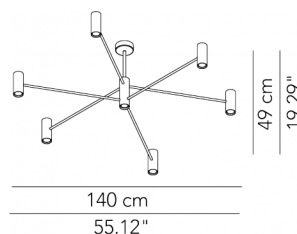

* on demand

Technical features

Products: Chandelier Ceiling lamp
Paolo Grasselli 2019

Ceiling lamp - ø 100	ø 107 x 62 cm 10 Kg	lamp type 6xE26 + 7xGU10 max watt 6 X 40W + 7 X 20W	CHAEPL100G01 - White or Black CHAEPL100G02 - Deluxe CHAEPL100G21 - White or Black with Gold Rod CHAEPL100G22 - Deluxe with Gold Rod
Ceiling lamp - ø 100	ø 100 x 49 cm 10 Kg	lamp type 13xGU10 max watt 20 W	CHAEPL100G11 - White or Black CHAEPL100G12 - Deluxe CHAEPL100G31 - White or Black with Gold Rod CHAEPL100G32 - Deluxe with Gold Rod
Ceiling lamp - ø 140	ø 147 x 62 cm 12 Kg	lamp type 6xE26 + 7xGU10 max watt 6 X 40W + 7 X 20W	CHAEPL140G01 - White or Black CHAEPL140G02 - Deluxe CHAEPL140G21 - White or Black with Gold Rod CHAEPL140G22 - Deluxe with Gold Rod
Ceiling lamp - ø 140	ø 140 x 49 cm 12 Kg	lamp type 13xGU10 max watt 20 W	CHAEPL140G11 - White or Black CHAEPL140G12 - Deluxe CHAEPL140G31 - White or Black with Gold Rod CHAEPL140G32 - Deluxe with Gold Rod

Technical features

Products: Chandelier Wall lamp
Paolo Grasselli 2019

Wall lamp - single	ø 13 x 20 x 39 cm 1 Kg	lamp type 2xE26 max watt 40 W	CHAEAP010G01 - White or Black CHAEAP010G02 - Deluxe
Wall lamp - single	ø 8 x 17 x 20 cm 1 Kg	lamp type 2xGU10 max watt 20W	CHAEAP010G11 - White or Black CHAEAP010G12 - Deluxe
Wall lamp - double	ø 35 x 20 x 39 cm 1 Kg	lamp type 4xE26 max watt 40 W	CHAEAP035G01 - White or Black CHAEAP035G02 - Deluxe
Wall lamp - double	ø 29 x 17 x 20 cm 1 Kg	lamp type 4xGU10 max watt 20W	CHAEAP035G11 - White or Black CHAEAP035G12 - Deluxe