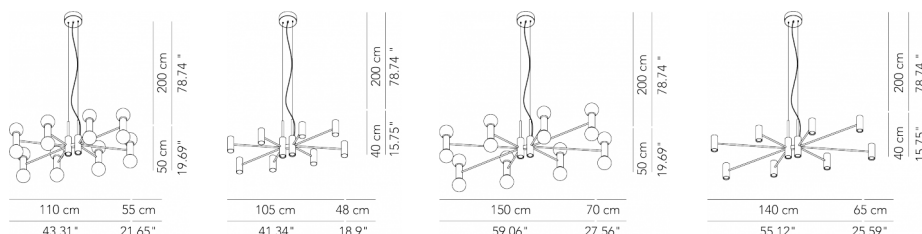

Matt gold

Black

\* on demand  
 \*\* cable on measure

Technical features

products: Chandelier Longue Pendant lamp  
Paolo Grasselli 2019

|                              |                             |   |  |
|------------------------------|-----------------------------|---|--|
| <b>Pendant lamp - L. 100</b> | ø 110 x 55 x 50 cm<br>12 Kg | lamp type 16xE26 + 2xGU10<br>max watt 16 X 40 + 2 X 20 W  | CHLESO100G01 - White or Black<br>CHLESO100G02 - Deluxe<br>CHLESO100G21 - White or Black with Gold Rod<br>CHLESO100G22 - Deluxe with Gold Rod |
| <b>Pendant lamp - L. 100</b> | ø 105 x 48 x 40 cm<br>12 Kg | lamp type 18XGU10<br>max watt 20 W                        | CHLESO100G11 - White or Black<br>CHLESO100G12 - Deluxe<br>CHLESO100G31 - White or Black with Gold Rod<br>CHLESO100G32 - Deluxe with Gold Rod |
| <b>Pendant lamp - L. 150</b> | ø 150 x 70 x 50 cm<br>14 Kg | lamp type 16xE26 + 2xGU10<br>max watt 16 X 40W + 2 X 20 W | CHLESO150G01 - White or Black<br>CHLESO150G02 - Deluxe<br>CHLESO150G21 - White or Black with Gold Rod<br>CHLESO150G22 - Deluxe with Gold Rod |
| <b>Pendant lamp - L. 150</b> | ø 140 x 65 x 40 cm<br>14 Kg | lamp type 18xGU10<br>max watt 20 W                        | CHLESO150G11 - White or Black<br>CHLESO150G12 - Deluxe<br>CHLESO150G31 - White or Black with Gold Rod<br>CHLESO150G32 - Deluxe with Gold Rod |