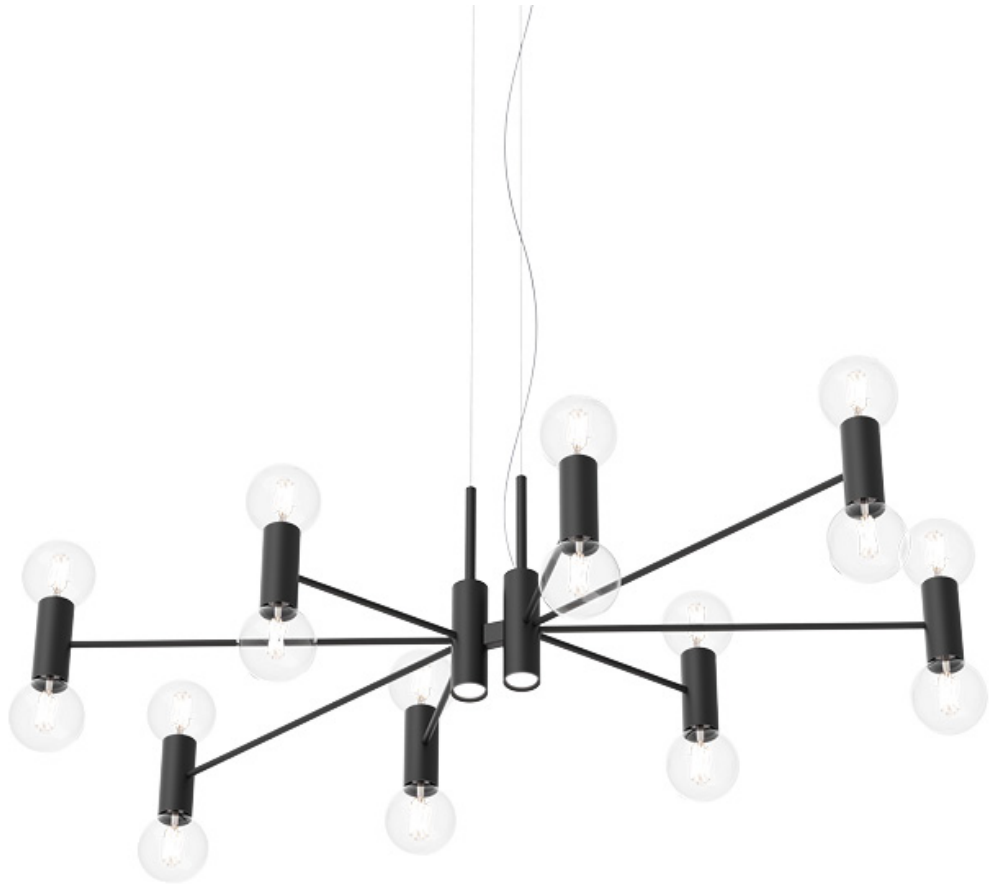

Geblackl technical features  
 Products: Chandelier Longue  
 Paolo Grasselli 2019

Finished

Color

Black

Metal structure

Uplight and  
 downlight

IP20

White

Matt gold

Black

\* on demand  
 \*\* cable on measure

Technical features

products: Chandelier Longue Pendant lamp  
Paolo Grasselli 2019

|                              |                             |   |  |
|------------------------------|-----------------------------|---|--|
| <b>Pendant lamp - L. 100</b> | ø 110 x 55 x 50 cm<br>12 Kg | lamp type 16xE26 + 2xGU10<br>max watt 16 X 40 + 2 X 20 W  | CHLESO100G01 - White or Black<br>CHLESO100G02 - Deluxe<br>CHLESO100G21 - White or Black with Gold Rod<br>CHLESO100G22 - Deluxe with Gold Rod |
| <b>Pendant lamp - L. 100</b> | ø 105 x 48 x 40 cm<br>12 Kg | lamp type 18XGU10<br>max watt 20 W                        | CHLESO100G11 - White or Black<br>CHLESO100G12 - Deluxe<br>CHLESO100G31 - White or Black with Gold Rod<br>CHLESO100G32 - Deluxe with Gold Rod |
| <b>Pendant lamp - L. 150</b> | ø 150 x 70 x 50 cm<br>14 Kg | lamp type 16xE26 + 2xGU10<br>max watt 16 X 40W + 2 X 20 W | CHLESO150G01 - White or Black<br>CHLESO150G02 - Deluxe<br>CHLESO150G21 - White or Black with Gold Rod<br>CHLESO150G22 - Deluxe with Gold Rod |
| <b>Pendant lamp - L. 150</b> | ø 140 x 65 x 40 cm<br>14 Kg | lamp type 18xGU10<br>max watt 20 W                        | CHLESO150G11 - White or Black<br>CHLESO150G12 - Deluxe<br>CHLESO150G31 - White or Black with Gold Rod<br>CHLESO150G32 - Deluxe with Gold Rod |

Geblackl technical features  
 products: Chandelier Longuea  
 Paolo Grasselli 2019

Finished

Color

Matt gold

Black

Metal structure

Uplight and  
 downlight

IP20