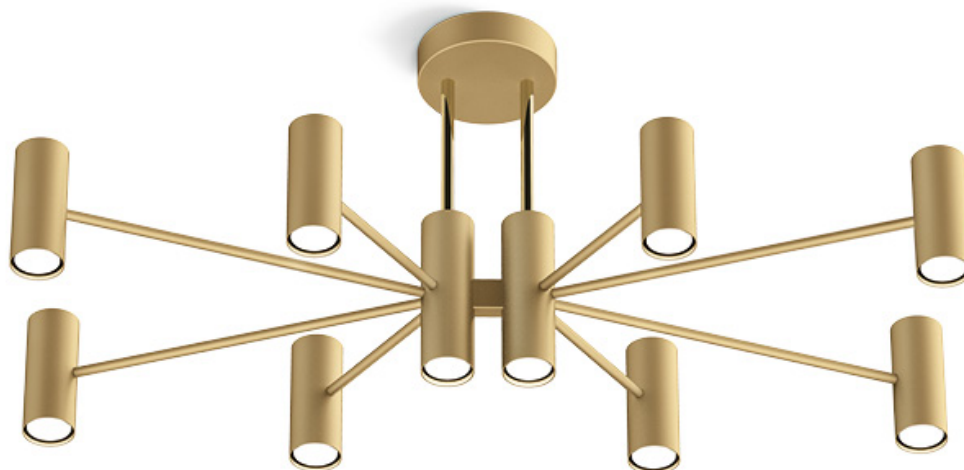

Matt gold

Black

\* on demand  
 \*\* cable on measure

Technical features

products: Chandelier Longue Pendant lamp  
Paolo Grasselli 2019

|                              |                             |   |  |
|------------------------------|-----------------------------|---|--|
| <b>Pendant lamp - L. 100</b> | ø 110 x 55 x 50 cm<br>12 Kg | lamp type 16xE26 + 2xGU10<br>max watt 16 X 40 + 2 X 20 W  | CHLESO100G01 - White or Black<br>CHLESO100G02 - Deluxe<br>CHLESO100G21 - White or Black with Gold Rod<br>CHLESO100G22 - Deluxe with Gold Rod |
| <b>Pendant lamp - L. 100</b> | ø 105 x 48 x 40 cm<br>12 Kg | lamp type 18XGU10<br>max watt 20 W                        | CHLESO100G11 - White or Black<br>CHLESO100G12 - Deluxe<br>CHLESO100G31 - White or Black with Gold Rod<br>CHLESO100G32 - Deluxe with Gold Rod |
| <b>Pendant lamp - L. 150</b> | ø 150 x 70 x 50 cm<br>14 Kg | lamp type 16xE26 + 2xGU10<br>max watt 16 X 40W + 2 X 20 W | CHLESO150G01 - White or Black<br>CHLESO150G02 - Deluxe<br>CHLESO150G21 - White or Black with Gold Rod<br>CHLESO150G22 - Deluxe with Gold Rod |
| <b>Pendant lamp - L. 150</b> | ø 140 x 65 x 40 cm<br>14 Kg | lamp type 18xGU10<br>max watt 20 W                        | CHLESO150G11 - White or Black<br>CHLESO150G12 - Deluxe<br>CHLESO150G31 - White or Black with Gold Rod<br>CHLESO150G32 - Deluxe with Gold Rod |

Geblackl technical features  
 products: Chandelier Longuea  
 Paolo Grasselli 2019

Finished

Color

Matt gold

Black

Metal structure

Uplight and  
 downlight

IP20