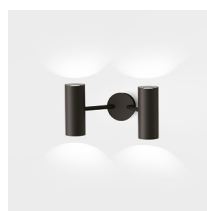

Double wall lamp

* on demand