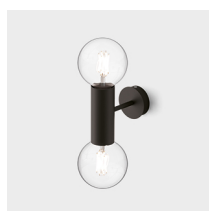

Geblackl technical features  
 Products: Chandelier Longue  
 Paolo Grasselli 2019

Finished

Color

Black

Metal structure

Uplight and  
 downlight

IP20

White

Matt gold

Black

\* on demand  
 \*\* cable on measure

Technical features

products: Chandelier Longue Pendant lamp  
Paolo Grasselli 2019

|                              |                             |   |  |
|------------------------------|-----------------------------|---|--|
| <b>Pendant lamp - L. 100</b> | ø 110 x 55 x 50 cm<br>12 Kg | lamp type 16xE26 + 2xGU10<br>max watt 16 X 40 + 2 X 20 W  | CHLESO100G01 - White or Black<br>CHLESO100G02 - Deluxe<br>CHLESO100G21 - White or Black with Gold Rod<br>CHLESO100G22 - Deluxe with Gold Rod |
| <b>Pendant lamp - L. 100</b> | ø 105 x 48 x 40 cm<br>12 Kg | lamp type 18XGU10<br>max watt 20 W                        | CHLESO100G11 - White or Black<br>CHLESO100G12 - Deluxe<br>CHLESO100G31 - White or Black with Gold Rod<br>CHLESO100G32 - Deluxe with Gold Rod |
| <b>Pendant lamp - L. 150</b> | ø 150 x 70 x 50 cm<br>14 Kg | lamp type 16xE26 + 2xGU10<br>max watt 16 X 40W + 2 X 20 W | CHLESO150G01 - White or Black<br>CHLESO150G02 - Deluxe<br>CHLESO150G21 - White or Black with Gold Rod<br>CHLESO150G22 - Deluxe with Gold Rod |
| <b>Pendant lamp - L. 150</b> | ø 140 x 65 x 40 cm<br>14 Kg | lamp type 18xGU10<br>max watt 20 W                        | CHLESO150G11 - White or Black<br>CHLESO150G12 - Deluxe<br>CHLESO150G31 - White or Black with Gold Rod<br>CHLESO150G32 - Deluxe with Gold Rod |

Geblackl technical features  
 products: Chandelier Longuea  
 Paolo Grasselli 2019

Finished

Color

Matt gold

Black

Metal structure

Uplight and  
 downlight

IP20