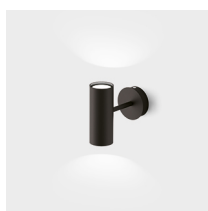

Single wall lamp