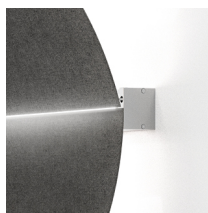

Geblackl technical features

Products: Butterfly

Design: Romno + Menegon 2021

Finishes

Color

White

Lead grey

Matt gold

Diffuser Textiles

Wool

Metal structure or
acoustic comfort
fabric diffuser

Two possible
settings upon
installation

IP20

Side detail

side detail
recessed version

Side view A

side view B

* on demand

Technical features

products: Butterfly Wall lamp
 design: Romano + Menegon 2021

Wall lamp - ø 54	ø 54 x 9 cm 8 Kg	lamp type 1 led module 19,8W luminous efficacy 3420 Lm light colour 3000 K DIM 1-10V	BUTEAP054G05 - White or Lead Grey BUTEAP054G06 - Deluxe BUTEAP054E03 - Wool BUTEDD054G01 - Kit for recessed spotlight version
Wall lamp - ø 75	ø 75 x 9 cm 10 Kg	lamp type 1 led module 29,8W luminous efficacy 5132 Lm light colour 3000 K DIM 1-10V	BUTEAP075G05 - White or Lead Grey BUTEAP075G06 - Deluxe BUTEAP075E03 - Wool BUTEDD075G01-Kit for recessed spotlight version