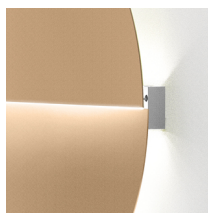

Geblackl technical features

Products: Butterfly

Design: Romno + Menegon 2021

Finishes

Color

White

Lead grey

Matt gold

Diffuser Textiles

Wool

Metal structure or
acoustic comfort
fabric diffuser

Two possible
settings upon
installation

IP20

Side detail

side detail
recessed version

Side view A

side view B

* on demand

Technical features

products: Butterfly Wall lamp
 design: Romano + Menegon 2021

Wall lamp - ø 54	ø 54 x 9 cm 8 Kg	lamp type 1 led module 19,8W luminous efficacy 3420 Lm light colour 3000 K DIM 1-10V	BUTEAP054G05 - White or Lead Grey BUTEAP054G06 - Deluxe BUTEAP054E03 - Wool BUTEDD054G01 - Kit for recessed spotlight version
Wall lamp - ø 75	ø 75 x 9 cm 10 Kg	lamp type 1 led module 29,8W luminous efficacy 5132 Lm light colour 3000 K DIM 1-10V	BUTEAP075G05 - White or Lead Grey BUTEAP075G06 - Deluxe BUTEAP075E03 - Wool BUTEDD075G01-Kit for recessed spotlight version