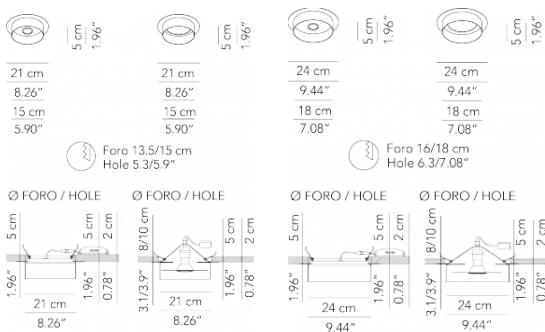

Technical features

products: Hammer Recessed spotlight
Paolo Grasselli 2017

Recessed spotlight ø 15

ø 15/21 x 5 cm 1 Kg	lamp type 1xGU10 max watt 20 W	HAMEIN015G11 - White or Lead Grey HAMEIN015G12 - Deluxe Color
ø 15/21 x 5 cm 1 Kg	lamp type 1 led module 9 W luminous efficacy 830 Lm light colour 3000K DIM 1-10 V cri >85	HAMEIN015G03 - White or Lead Grey HAMEIN015G04 - Deluxe Color

Recessed spotlight ø 18

ø 18/24 x 5 cm 1,5 Kg	lamp type 1xGU10 max watt 20 W	HAMEIN018G11 - White or Lead Grey HAMEIN018G12 - Deluxe Color
ø 18/24 x 5 cm 1,5 Kg	lamp type 1 led module 12 W luminous efficacy 1110 Lm light colour 3000K DIM 1-10V cri >85	HAMEIN018G03 - White or Lead Grey HAMEIN018G04 - Deluxe Color

Finiture struttura / Structure finishes

Metal

Abc, Hammer

Cod. 080
Bianco / White

Cod. 075
Piombo / Lead grey

Cod. 073
Oro opaco / Matt gold

Cod. 079
Mattone / Brick

Cod. 078
Lime

Cod. 077
Blu China / Blue China