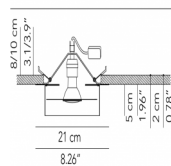

Recessed spotlight
Hammer 15 – foro/hole Ø 13,5-15 cm

Recessed spotlight