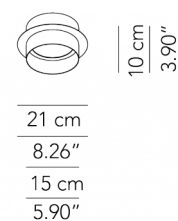

Technical features
products: Hammer Spotlight
Paolo Grasselli 2017

Spotlight ø 15	ø 15 x 19 cm 1 Kg	lamp type 1xGU10 max watt 20 W	HAMEFA015G11 - White or Lead Grey HAMEFA015G12 - Deluxe Color
	ø 15 x 19 cm 1 Kg	lamp type 1 led module 9 W luminous efficacy 830 Lm light colour 3000K DIM 1-10 V cri >85	HAMEFA015G03 - White or Lead Grey HAMEFA015G04 - Deluxe Color
Spotlight ø 18	ø 18 x 22 cm 1,5 Kg	lamp type 1xGU10 max watt 20 W	HAMEFA018G11 - White or Lead Grey HAMEFA018G12 - Deluxe Color
	ø 18 x 22 cm 1,5 Kg	lamp type 1 led module 12 W luminous efficacy 1110 Lm light colour 3000K DIM 1-10V cri >85	HAMEFA018G03 - White or Lead Grey HAMEFA018G04 - Deluxe Color
Ceiling lamp ø 15	ø 15/21 x 10 cm 1 Kg	lamp type 1xGU10 max watt 20 W	HAMEPL018G11 - White or Lead Grey HAMEPL018G12 - Deluxe Color
	ø 15/21 x 10 cm 1 Kg	lamp type 1 led module 9 W luminous efficacy 830 Lm light colour 3000K DIM 1-10V cri >85	HAMEPL018G03 - White or Lead Grey HAMEPL018G04 - Deluxe Color
Ceiling lamp ø 18	ø 18/24 X 10 cm 1,5 Kg	lamp type 1xGU10 max watt 20 W	HAMEPL018G11 - White or Lead Grey HAMEPL018G12 - Deluxe Color
	ø 18/24 X 10 cm 1,5 Kg	lamp type 1 led module 12 W luminous efficacy 1110 Lm light colour 3000K DIM 1-10V cri >85	HAMEPL018G03 - White or Lead Grey HAMEPL018G04 - Deluxe Color

Recessed spotlight ø 18

ø 18/24 x 5 cm 1,5 Kg	lamp type 1xGU10 max watt 20 W	HAMEIN018G11 - White or Lead Grey HAMEIN018G12 - Deluxe Color
ø 18/24 x 5 cm 1,5 Kg	lamp type 1 led module 12 W luminous efficacy 1110 Lm light colour 3000K DIM 1-10V cri >85	HAMEIN018G03 - White or Lead Grey HAMEIN018G04 - Deluxe Color