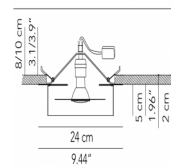

Recessed spotlight ø 18

ø 18/24 x 5 cm 1,5 Kg	lamp type 1xGU10 max watt 20 W	HAMEIN018G11 - White or Lead Grey HAMEIN018G12 - Deluxe Color
ø 18/24 x 5 cm 1,5 Kg	lamp type 1 led module 12 W luminous efficacy 1110 Lm light colour 3000K DIM 1-10V cri >85	HAMEIN018G03 - White or Lead Grey HAMEIN018G04 - Deluxe Color

Cod. 077
Blu China / Blue China

Recessed spotlight
Hammer 15 – foro/hole Ø 13,5-15 cm

Recessed spotlight

Recessed spotlight
Hammer 18 – foro/hole Ø 16-18 cm

Recessed spotlight

Recessed spotlight LED
Hammer 15 – foro/hole Ø 13,5-15 cm