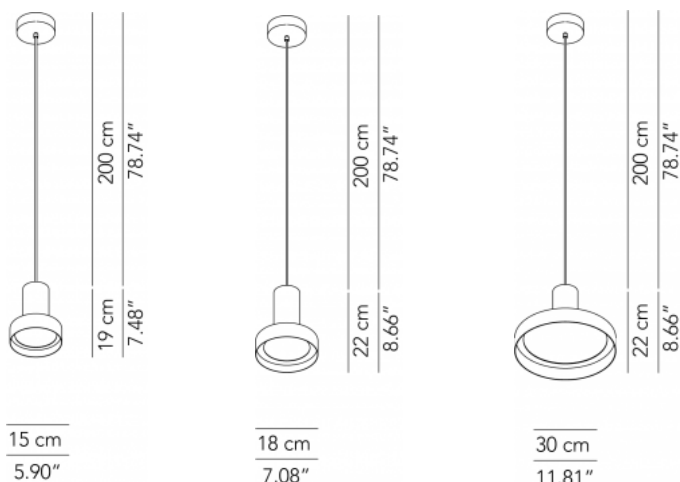

Technical features

products: Hammer Pendant lamp
Paolo Grasselli 2017

Pendant lamp Ø 15	Ø 15 x 19 cm 1,5 Kg	lamp type 1xGU10 max watt 20 W	HAMESO015G11 - White or Lead Grey HAMESO015G12 - Deluxe
	Ø 15 x 19 cm 1,5 Kg	lamp type 1 led module 9 W luminous efficacy 830 Lm light colour 3000K DIM 1-10V cri >85	HAMESO015G03 - White or Lead Grey HAMESO015G04 - Deluxe
ROS110003601	Accessory - Suspensions ø 15 e ø 18 Price increase for ceiling rose in the same color as structure Deluxe colors		

Pendant lamp ø 18	ø 18 x 22 cm 2 Kg	lamp type 1xGU10 max watt 20 W	HAMESO018G11 - White or Lead Grey HAMESO018G12 - Deluxe
	ø 18 x 22 cm 2 Kg	lamp type 1 led module 12 W luminous efficacy 1110 Lm light colour 3000K DIM 1-10V cri >85	HAMESO018G03 - White or Lead Grey HAMESO018G04 - Deluxe
ROS110003601	Accessory - Suspensions ø 15 e ø 18 Price increase for ceiling rose in the same color as structure Deluxe colors		

Pendant lamp ø 30	ø 30 x 22 cm 2,5 Kg	lamp type 1 led module 24 W luminous efficacy 2150 Lm light colour 3000K DIM 1-10V cri >85	HAMESO030G03 - White or Lead Grey HAMESO030G04 - Deluxe

ROS160004201 Accessory- Suspension ø 30 Price increase for for ceiling rose in the same color as structure Deluxe colors