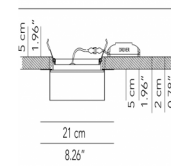

Recessed spotlight ø 18

ø 18/24 x 5 cm 1,5 Kg	lamp type 1xGU10 max watt 20 W	HAMEIN018G11 - White or Lead Grey HAMEIN018G12 - Deluxe Color
ø 18/24 x 5 cm 1,5 Kg	lamp type 1 led module 12 W luminous efficacy 1110 Lm light colour 3000K DIM 1-10V cri >85	HAMEIN018G03 - White or Lead Grey HAMEIN018G04 - Deluxe Color

Cod. 077
Blu China / Blue China

Recessed spotlight
Hammer 15 – foro/hole Ø 13,5-15 cm

Recessed spotlight

Recessed spotlight
Hammer 18 – foro/hole Ø 16-18 cm

Recessed spotlight

Recessed spotlight LED
Hammer 15 – foro/hole Ø 13,5-15 cm