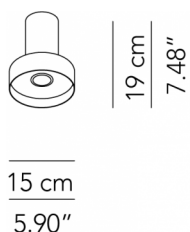

Technical features

products: Hammer Pendant lamp
Paolo Grasselli 2017

Pendant lamp Ø 15	Ø 15 x 19 cm 1,5 Kg	lamp type 1xGU10 max watt 20 W	HAMESO015G11 - White or Lead Grey HAMESO015G12 - Deluxe
	Ø 15 x 19 cm 1,5 Kg	lamp type 1 led module 9 W luminous efficacy 830 Lm light colour 3000K DIM 1-10V cri >85	HAMESO015G03 - White or Lead Grey HAMESO015G04 - Deluxe
ROS110003601	Accessory - Suspensions ø 15 e ø 18 Price increase for ceiling rose in the same color as structure Deluxe colors		

Technical features
products: Hammer Spotlight
Paolo Grasselli 2017

Spotlight ø 15	ø 15 x 19 cm 1 Kg	lamp type 1xGU10 max watt 20 W	HAMEFA015G11 - White or Lead Grey HAMEFA015G12 - Deluxe Color
	ø 15 x 19 cm 1 Kg	lamp type 1 led module 9 W luminous efficacy 830 Lm light colour 3000K DIM 1-10 V cri >85	HAMEFA015G03 - White or Lead Grey HAMEFA015G04 - Deluxe Color
Spotlight ø 18	ø 18 x 22 cm 1,5 Kg	lamp type 1xGU10 max watt 20 W	HAMEFA018G11 - White or Lead Grey HAMEFA018G12 - Deluxe Color
	ø 18 x 22 cm 1,5 Kg	lamp type 1 led module 12 W luminous efficacy 1110 Lm light colour 3000K DIM 1-10V cri >85	HAMEFA018G03 - White or Lead Grey HAMEFA018G04 - Deluxe Color
Ceiling lamp ø 15	ø 15/21 x 10 cm 1 Kg	lamp type 1xGU10 max watt 20 W	HAMEPL018G11 - White or Lead Grey HAMEPL018G12 - Deluxe Color
	ø 15/21 x 10 cm 1 Kg	lamp type 1 led module 9 W luminous efficacy 830 Lm light colour 3000K DIM 1-10V cri >85	HAMEPL018G03 - White or Lead Grey HAMEPL018G04 - Deluxe Color
Ceiling lamp ø 18	ø 18/24 X 10 cm 1,5 Kg	lamp type 1xGU10 max watt 20 W	HAMEPL018G11 - White or Lead Grey HAMEPL018G12 - Deluxe Color
	ø 18/24 X 10 cm 1,5 Kg	lamp type 1 led module 12 W luminous efficacy 1110 Lm light colour 3000K DIM 1-10V cri >85	HAMEPL018G03 - White or Lead Grey HAMEPL018G04 - Deluxe Color