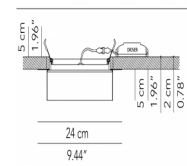

Recessed spotlight LED
Hammer 18 – foro/hole Ø 16-18 cm

Recessed spotlight
LED