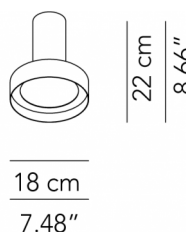

Technical features

products: Hammer Pendant lamp
Paolo Grasselli 2017

Pendant lamp Ø 15	Ø 15 x 19 cm 1,5 Kg	lamp type 1xGU10 max watt 20 W	HAMESO015G11 - White or Lead Grey HAMESO015G12 - Deluxe
	Ø 15 x 19 cm 1,5 Kg	lamp type 1 led module 9 W luminous efficacy 830 Lm light colour 3000K DIM 1-10V cri >85	HAMESO015G03 - White or Lead Grey HAMESO015G04 - Deluxe
ROS110003601	Accessory - Suspensions ø 15 e ø 18 Price increase for ceiling rose in the same color as structure Deluxe colors		

Technical features
products: Hammer Spotlight
Paolo Grasselli 2017

Spotlight ø 15	ø 15 x 19 cm 1 Kg	lamp type 1xGU10 max watt 20 W	HAMEFA015G11 - White or Lead Grey HAMEFA015G12 - Deluxe Color
	ø 15 x 19 cm 1 Kg	lamp type 1 led module 9 W luminous efficacy 830 Lm light colour 3000K DIM 1-10 V cri >85	HAMEFA015G03 - White or Lead Grey HAMEFA015G04 - Deluxe Color
Spotlight ø 18	ø 18 x 22 cm 1,5 Kg	lamp type 1xGU10 max watt 20 W	HAMEFA018G11 - White or Lead Grey HAMEFA018G12 - Deluxe Color
	ø 18 x 22 cm 1,5 Kg	lamp type 1 led module 12 W luminous efficacy 1110 Lm light colour 3000K DIM 1-10V cri >85	HAMEFA018G03 - White or Lead Grey HAMEFA018G04 - Deluxe Color
Ceiling lamp ø 15	ø 15/21 x 10 cm 1 Kg	lamp type 1xGU10 max watt 20 W	HAMEPL018G11 - White or Lead Grey HAMEPL018G12 - Deluxe Color
	ø 15/21 x 10 cm 1 Kg	lamp type 1 led module 9 W luminous efficacy 830 Lm light colour 3000K DIM 1-10V cri >85	HAMEPL018G03 - White or Lead Grey HAMEPL018G04 - Deluxe Color
Ceiling lamp ø 18	ø 18/24 X 10 cm 1,5 Kg	lamp type 1xGU10 max watt 20 W	HAMEPL018G11 - White or Lead Grey HAMEPL018G12 - Deluxe Color
	ø 18/24 X 10 cm 1,5 Kg	lamp type 1 led module 12 W luminous efficacy 1110 Lm light colour 3000K DIM 1-10V cri >85	HAMEPL018G03 - White or Lead Grey HAMEPL018G04 - Deluxe Color