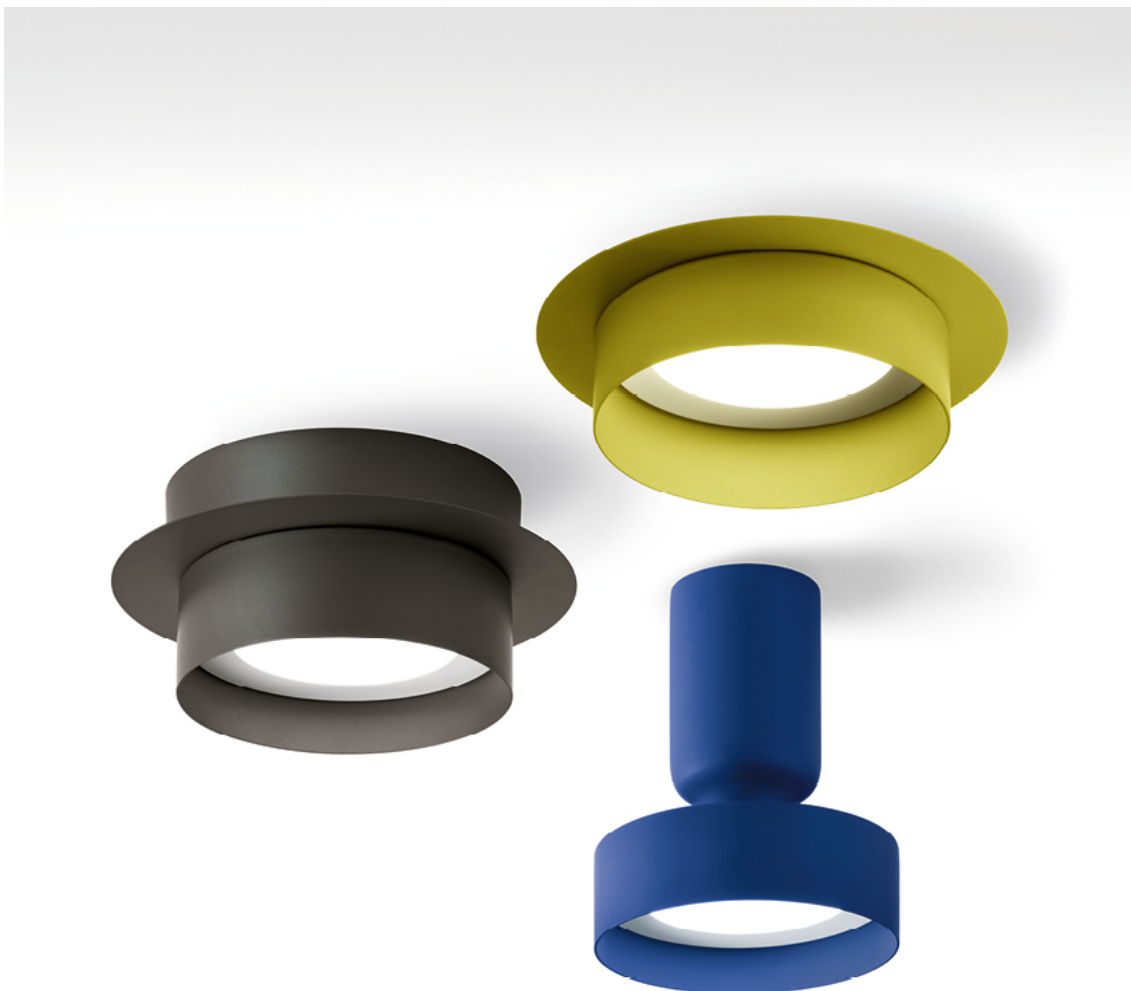

Geblackl technical featuresa

products: Hammer
Paolo Grasselli 2017

Finished

Color

White

Lead grey

Matt gold

Brick

Lime

Blue China

Metal structure

IP20

* on demand