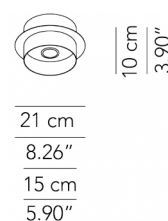

Technical features
products: Hammer Spotlight
Paolo Grasselli 2017

Spotlight ø 15	ø 15 x 19 cm 1 Kg	lamp type 1xGU10 max watt 20 W	HAMEFA015G11 - White or Lead Grey HAMEFA015G12 - Deluxe Color
	ø 15 x 19 cm 1 Kg	lamp type 1 led module 9 W luminous efficacy 830 Lm light colour 3000K DIM 1-10 V cri >85	HAMEFA015G03 - White or Lead Grey HAMEFA015G04 - Deluxe Color
Spotlight ø 18	ø 18 x 22 cm 1,5 Kg	lamp type 1xGU10 max watt 20 W	HAMEFA018G11 - White or Lead Grey HAMEFA018G12 - Deluxe Color
	ø 18 x 22 cm 1,5 Kg	lamp type 1 led module 12 W luminous efficacy 1110 Lm light colour 3000K DIM 1-10V cri >85	HAMEFA018G03 - White or Lead Grey HAMEFA018G04 - Deluxe Color
Ceiling lamp ø 15	ø 15/21 x 10 cm 1 Kg	lamp type 1xGU10 max watt 20 W	HAMEPL018G11 - White or Lead Grey HAMEPL018G12 - Deluxe Color
	ø 15/21 x 10 cm 1 Kg	lamp type 1 led module 9 W luminous efficacy 830 Lm light colour 3000K DIM 1-10V cri >85	HAMEPL018G03 - White or Lead Grey HAMEPL018G04 - Deluxe Color
Ceiling lamp ø 18	ø 18/24 X 10 cm 1,5 Kg	lamp type 1xGU10 max watt 20 W	HAMEPL018G11 - White or Lead Grey HAMEPL018G12 - Deluxe Color
	ø 18/24 X 10 cm 1,5 Kg	lamp type 1 led module 12 W luminous efficacy 1110 Lm light colour 3000K DIM 1-10V cri >85	HAMEPL018G03 - White or Lead Grey HAMEPL018G04 - Deluxe Color

Recessed spotlight ø 18

ø 18/24 x 5 cm 1,5 Kg	lamp type 1xGU10 max watt 20 W	HAMEIN018G11 - White or Lead Grey HAMEIN018G12 - Deluxe Color
ø 18/24 x 5 cm 1,5 Kg	lamp type 1 led module 12 W luminous efficacy 1110 Lm light colour 3000K DIM 1-10V cri >85	HAMEIN018G03 - White or Lead Grey HAMEIN018G04 - Deluxe Color