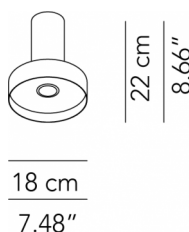

Technical features

products: Hammer Pendant lamp
Paolo Grasselli 2017

Pendant lamp Ø 15	Ø 15 x 19 cm 1,5 Kg	lamp type 1xGU10 max watt 20 W	HAMESO015G11 - White or Lead Grey HAMESO015G12 - Deluxe
	Ø 15 x 19 cm 1,5 Kg	lamp type 1 led module 9 W luminous efficacy 830 Lm light colour 3000K DIM 1-10V cri >85	HAMESO015G03 - White or Lead Grey HAMESO015G04 - Deluxe
ROS110003601	Accessory - Suspensions ø 15 e ø 18 Price increase for ceiling rose in the same color as structure Deluxe colors		

Technical features
products: Hammer Spotlight
Paolo Grasselli 2017

Spotlight ø 15	ø 15 x 19 cm 1 Kg	lamp type 1xGU10 max watt 20 W	HAMEFA015G11 - White or Lead Grey HAMEFA015G12 - Deluxe Color
	ø 15 x 19 cm 1 Kg	lamp type 1 led module 9 W luminous efficacy 830 Lm light colour 3000K DIM 1-10 V cri >85	HAMEFA015G03 - White or Lead Grey HAMEFA015G04 - Deluxe Color
Spotlight ø 18	ø 18 x 22 cm 1,5 Kg	lamp type 1xGU10 max watt 20 W	HAMEFA018G11 - White or Lead Grey HAMEFA018G12 - Deluxe Color
	ø 18 x 22 cm 1,5 Kg	lamp type 1 led module 12 W luminous efficacy 1110 Lm light colour 3000K DIM 1-10V cri >85	HAMEFA018G03 - White or Lead Grey HAMEFA018G04 - Deluxe Color
Ceiling lamp ø 15	ø 15/21 x 10 cm 1 Kg	lamp type 1xGU10 max watt 20 W	HAMEPL018G11 - White or Lead Grey HAMEPL018G12 - Deluxe Color
	ø 15/21 x 10 cm 1 Kg	lamp type 1 led module 9 W luminous efficacy 830 Lm light colour 3000K DIM 1-10V cri >85	HAMEPL018G03 - White or Lead Grey HAMEPL018G04 - Deluxe Color
Ceiling lamp ø 18	ø 18/24 X 10 cm 1,5 Kg	lamp type 1xGU10 max watt 20 W	HAMEPL018G11 - White or Lead Grey HAMEPL018G12 - Deluxe Color
	ø 18/24 X 10 cm 1,5 Kg	lamp type 1 led module 12 W luminous efficacy 1110 Lm light colour 3000K DIM 1-10V cri >85	HAMEPL018G03 - White or Lead Grey HAMEPL018G04 - Deluxe Color