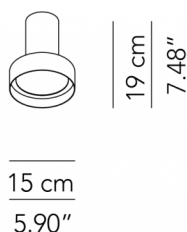

Technical features
products: Hammer Spotlight
Paolo Grasselli 2017

Spotlight ø 15	ø 15 x 19 cm 1 Kg	lamp type 1xGU10 max watt 20 W	HAMEFA015G11 - White or Lead Grey HAMEFA015G12 - Deluxe Color
	ø 15 x 19 cm 1 Kg	lamp type 1 led module 9 W luminous efficacy 830 Lm light colour 3000K DIM 1-10 V cri >85	HAMEFA015G03 - White or Lead Grey HAMEFA015G04 - Deluxe Color
Spotlight ø 18	ø 18 x 22 cm 1,5 Kg	lamp type 1xGU10 max watt 20 W	HAMEFA018G11 - White or Lead Grey HAMEFA018G12 - Deluxe Color
	ø 18 x 22 cm 1,5 Kg	lamp type 1 led module 12 W luminous efficacy 1110 Lm light colour 3000K DIM 1-10V cri >85	HAMEFA018G03 - White or Lead Grey HAMEFA018G04 - Deluxe Color
Ceiling lamp ø 15	ø 15/21 x 10 cm 1 Kg	lamp type 1xGU10 max watt 20 W	HAMEPL018G11 - White or Lead Grey HAMEPL018G12 - Deluxe Color
	ø 15/21 x 10 cm 1 Kg	lamp type 1 led module 9 W luminous efficacy 830 Lm light colour 3000K DIM 1-10V cri >85	HAMEPL018G03 - White or Lead Grey HAMEPL018G04 - Deluxe Color
Ceiling lamp ø 18	ø 18/24 X 10 cm 1,5 Kg	lamp type 1xGU10 max watt 20 W	HAMEPL018G11 - White or Lead Grey HAMEPL018G12 - Deluxe Color
	ø 18/24 X 10 cm 1,5 Kg	lamp type 1 led module 12 W luminous efficacy 1110 Lm light colour 3000K DIM 1-10V cri >85	HAMEPL018G03 - White or Lead Grey HAMEPL018G04 - Deluxe Color

Recessed spotlight ø 18

ø 18/24 x 5 cm 1,5 Kg	lamp type 1xGU10 max watt 20 W	HAMEIN018G11 - White or Lead Grey HAMEIN018G12 - Deluxe Color
ø 18/24 x 5 cm 1,5 Kg	lamp type 1 led module 12 W luminous efficacy 1110 Lm light colour 3000K DIM 1-10V cri >85	HAMEIN018G03 - White or Lead Grey HAMEIN018G04 - Deluxe Color