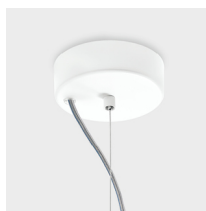

Cilindro 60,70,100,120 ceiling rose detail

Cilindro 150 ceiling rose detail

\* on demand

\*\* cable on measure

Technical features

products: Cilindro Pendant lamp  
design: Modoluce R&D 2002

<b>Pendant lamp - ø 60</b>	ø 60 x 20 cm 2,2 Kg	lamp type 1xE26 max watt 60 W	CILESP060C01 - 1 light Cotton CILESP060T01 - 1 light Washable CILESP060O01 - 1 light Velvet CILESP060L01 - 1 light Cotton+Lycra
	ø 60 x 20 cm 2,2 Kg	lamp type 3xE26 max watt 60 W	CILESP060C02 - 3 lights Cotton CILESP060T02 - 3 lights Washable CILESP060O02 - 3 lights Velvet CILESP060L02 - 3 lights Cotton+Lycra CILESP060P01 - 3 lights Pleated CILESP060R01 - 3 lights Pleated Ribbon
	ø 60 x 20 cm 2,2 Kg	lamp type 1 led module 23W luminous efficacy 3628 Lm light colour 3000K DIM1-10	CILESP060C08 - Cotton CILESP060T08 - Washable CILESP060O08 - Velvet CILESP060P07 - Pleated CILESP060R07 - Pleated Ribbon
CILEPX060F01 Accessory Top protective disk in Opal Plex			
<b>Pendant lamp - ø 70</b>	ø 70 x 32 cm 3,5 Kg	lamp type 1xE26 max watt 60 W	CILESP070C01 - 1 light Cotton CILESP070T01 - 1 light Washable CILESP070O01 - 1 light Velvet CILESP070L01 - 1 light Cotton+Lycra
	ø 70 x 32 cm 3,5 Kg	lamp type 3xE26 max watt 60 W	CILESP070C02 - 3 lights Cotton CILESP070T02 - 3 lights Washable CILESP070O02 - 3 lights Velvet CILESP070L02 - 3 lights Cotton+Lycra CILESP070P01 - 3 lights Pleated CILESP070R01 - 3 lights Pleated Ribbon
	ø 70 x 32 cm 3,5 Kg	lamp type 1 led module 23 W luminous efficacy 3628 Lm light colour 3000 K DIM 1-10V	CILESP070C08 - Cotton Fabric CILESP070T08 - Washable CILESP070O08 - Velvet CILESP070L08 - Cotton+Lycra CILESP070P07 - Pleated CILESP070R07 - Pleated Ribbon
CILEPX070F01 Accessory Top protective disk in Opal Plex			
<b>Pendant lamp - ø 100</b>	ø 100 x 30 cm 7 Kg	lamp type 4xE26 max watt 60W	CILESP100C01 - Cotton CILESP100T01 - Washable CILESP100O01 - Velvet CILESP100L01 - Cotton+Lycra CILESP100P01 - Pleated CILESP100R01 - Pleated Ribbon
<b>Pendant lamp - ø 120</b>	ø 120 x 30 cm 14 Kg	lamp type 4xE26 max watt 60W	CILESP120C01 - Cotton CILESP120T01 - Washable CILESP120O01 - Velvet Fabric CILESP120L01 - Cotton+Lycra Fabric CILESP120P01 - Pleated Fabric CILESP120R01 - Pleated Ribbon Fabric
	ø 120 x 30 cm 14 Kg	lamp type 1 led module 23 W luminous efficacy 3628 Lm light color 3000K DIM 1-10V	CILESP120C10 - Cotton CILESP120T10 - Washable CILESP120O10 - Velvet CILESP120L10 - Cotton+Lycra CILESP120P10 - Pleated Fabric CILESP120R10 - Pleated Ribbon
	ø 120 x 30 cm 14 Kg	lamp type 1 led module 88,2 W luminous efficacy 12380 Lm light color 3000K DIM 1-10V	CILESP120C12 - Cotton CILESP120T12 - Washable CILESP120O12 - Velvet CILESP120L12 - Cotton+Lycra CILESP120P12 - Pleated Fabric CILESP120R12 - Pleated Ribbon
CILEPX120F01 Accessory Top protective disk in Opal Plex			