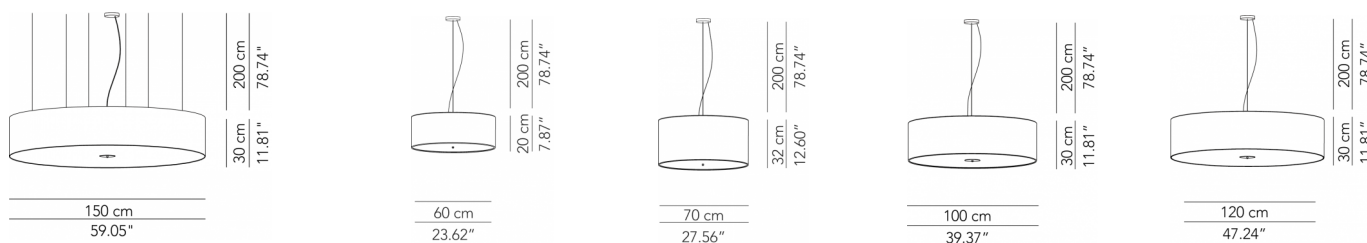

Technical features

products: Cilindro Pendant lamp
design: Modoluce R&D 2002

Pendant lamp - ø 150	ø 150 x 30 cm 25 Kg	lamp type 6xE26 max watt 60 W	CILESP150C01 - Cotton CILESP150T01 - Washable CILESP150O01 - Velvet CILESP150P01 - Pleated CILESP150R01 - Pleated Ribbon
	ø 150 x 30 cm 25 Kg	lamp type 1 led module 88,2 W luminous efficacy 12380 Lm light colour 3000K DIM 1-10V	CILESP150C09 - Cotton CILESP150T09 - Washable CILESP150O09 - Velvet CILESP150P09 - Pleated CILESP150R09 - Pleated Ribbon

Cod. 300 Avorio / Ivory	Cod. 301 Bianco / White	Cod. 302 Sabbia / Sand	Cod. 303 Giallo oro / Golden yellow	Cod. 315 Arancio / Orange
Cod. 328 Zucca / Gourd	Cod. 305 Aragosta / Lobate pink	Cod. 306 Rosso / Red	Cod. 327 Provenza / Lavender	Cod. 320 Malva / Mallow
Cod. 321 Pervinca / Periwinkle	Cod. 326 Blu navy / Navy blue	Cod. 319 Ottanio / Teal	Cod. 316 Verde / Green	Cod. 323 Salvia / Sage
Cod. 318 Muschio / Moss	Cod. 317 Tortora / Dove colour	Cod. 324 Spago / Ecru	Cod. 314 Marrone / Brown	Cod. 312 Grigio / Grey
Cod. 310 Antracite / Anthracite	Cod. 313 Nero / Black