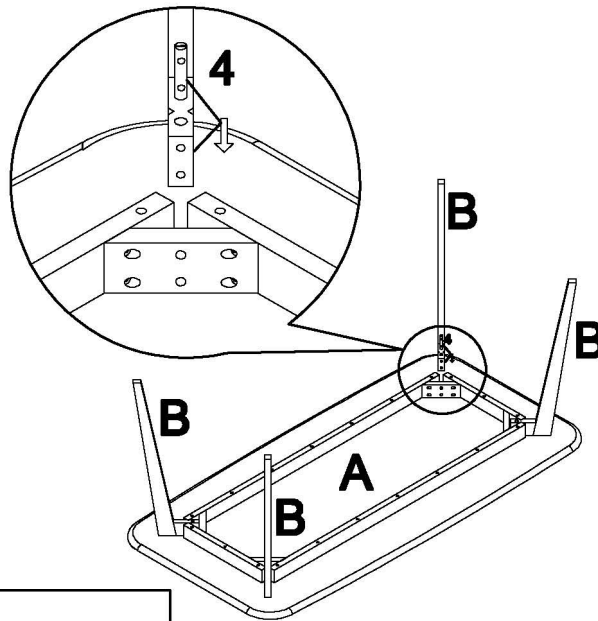

Item Name : Arlid dining table 180 white/ oak
 ART NO.: 112800

ASSEMBLY INSTRUCTION

Rowico
INTERNATIONAL

NO.	PARTS	Q'TY
A		1
B		4
1		8
2		8
3		8
4		4
5		1

STEP 1

STEP 2