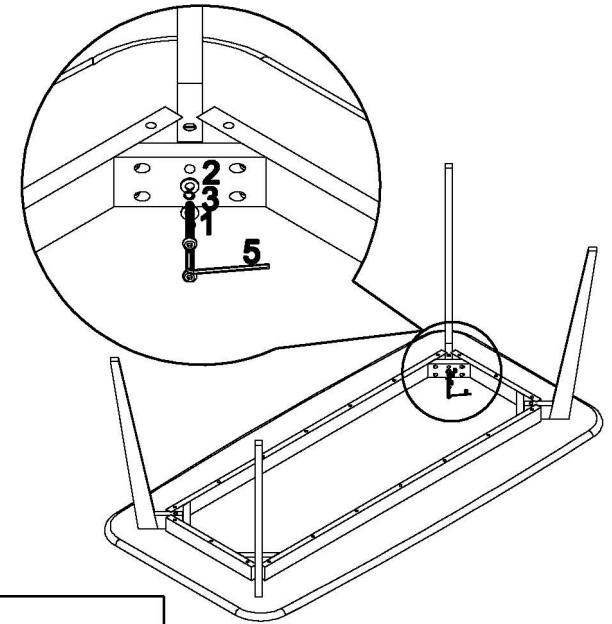

Item Name : Arlid dining table 180 white/ oak
 ART NO.: 112800

ASSEMBLY INSTRUCTION

Rowico
INTERNATIONAL

NO.	PARTS	Q'TY
A		1
B		4
1		8
2		8
3		8
4		4
5		1

STEP 1

STEP 2