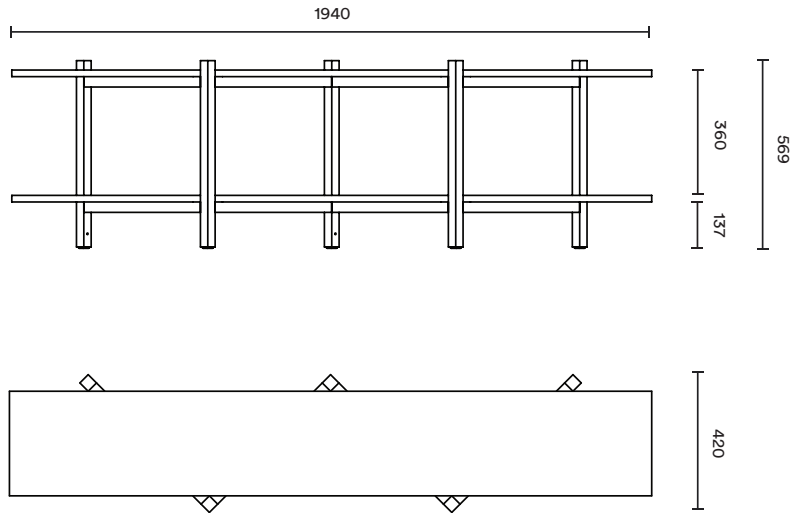

Zig Zag Shelf

by Studio deFORM

Made from high quality oak, the clear-cut and screwless Zig Zag Shelf is all about pure function and simplicity. Inspired by the modern city dweller, the shelf is available in three sizes and is delivered in a flat package, easily assembled without the need for tools.

hem

Technical Specifications

Zig Zag Shelf Low
L: 1750 x W: 380 x H: 1000 mm

Zig Zag Shelf High
L: 1750 x W: 380 x H: 2140 mm

Technical Specifications

Zig Zag Media Shelf
H: 569 mm x L: 1940 mm x W: 420 mm