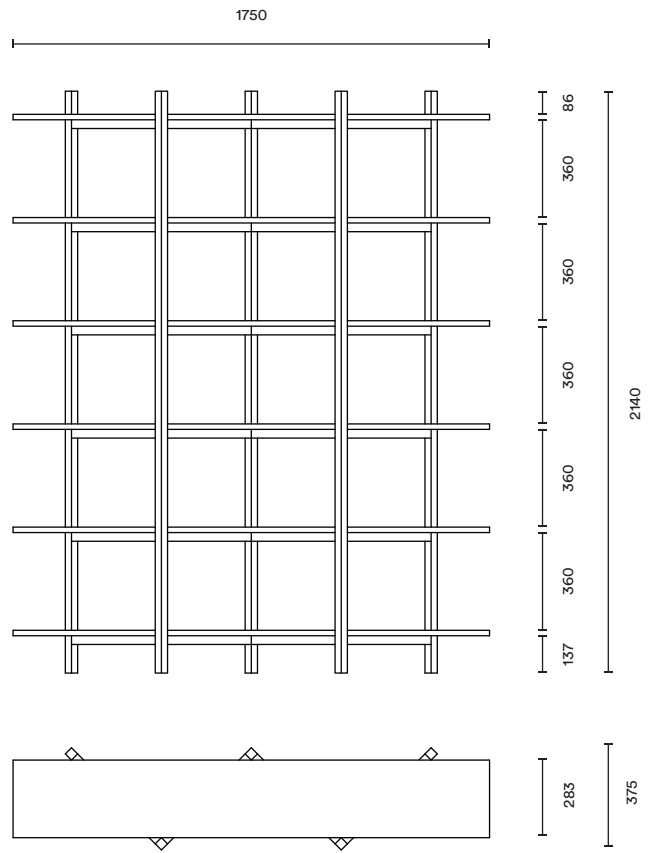

Zig Zag Shelf

by Studio deFORM

Made from high quality oak, the clear-cut and screwless Zig Zag Shelf is all about pure function and simplicity. Inspired by the modern city dweller, the shelf is available in three sizes and is delivered in a flat package, easily assembled without the need for tools.

hem

Technical Specifications

Zig Zag Shelf Low
L: 1750 x W: 380 x H: 1000 mm

Zig Zag Shelf High
L: 1750 x W: 380 x H: 2140 mm

Technical Specifications

Zig Zag Media Shelf
H: 569 mm x L: 1940 mm x W: 420 mm