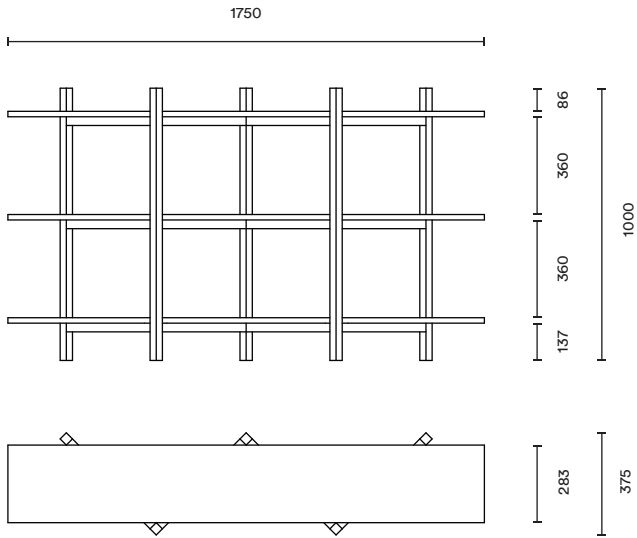

Zig Zag Shelf

by Studio deFORM

Made from high quality oak, the clear-cut and screwless Zig Zag Shelf is all about pure function and simplicity. Inspired by the modern city dweller, the shelf is available in three sizes and is delivered in a flat package, easily assembled without the need for tools.

hem

Technical Specifications

Zig Zag Shelf Low
L: 1750 x W: 380 x H: 1000 mm

Zig Zag Shelf High
L: 1750 x W: 380 x H: 2140 mm

Technical Specifications

Zig Zag Media Shelf
H: 569 mm x L: 1940 mm x W: 420 mm