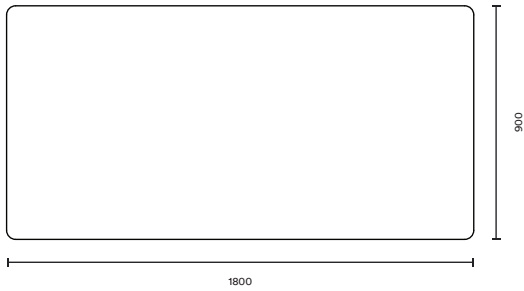

# Log Table

by Julien Renault

The Log Table's clean lines conceal some technically sombre features; its honeycomb core makes the minimal table span wide distances while being surprisingly light-weight.

The organic curves and bold legs makes the Log Table a sturdy silhouette for dinners, meetings or late-night workings.

Available in two sizes and finished with Hem's trademark natural Oak veneer, the Log Table ships flat and assembles in minutes.

**hem**

## Technical Specifications

Log Table Short  
Length: 1800 mm, Width: 900 mm,  
Height: 730 mm

Log Table Long  
Length: 2200 mm, Width: 900 mm,  
Height: 730 mm