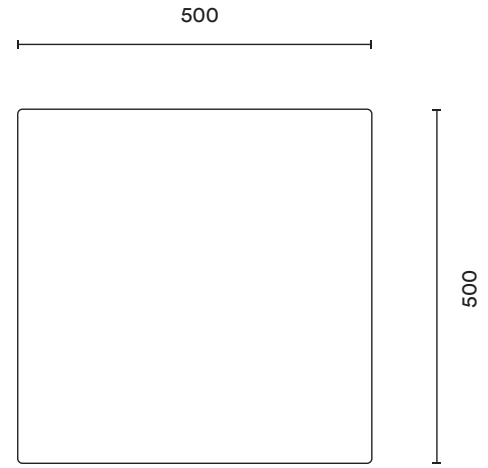

**hem**

## Technical Specifications

Dash Cushion Large  
Length: 600 mm  
Width: 400 mm

Dash Cushion Medium  
Length: 500 mm  
Width: 500 mm