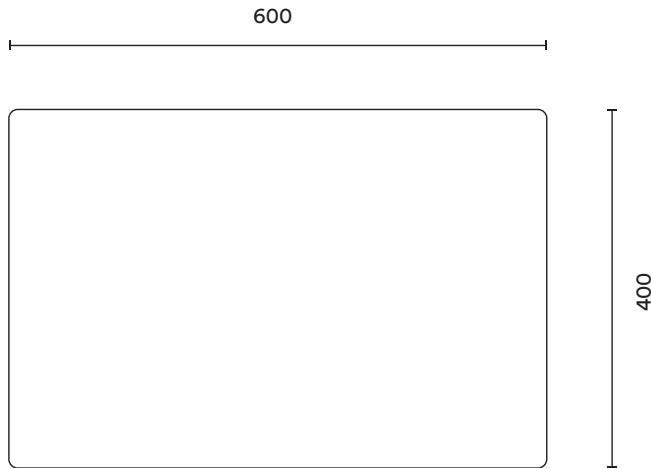

## Technical Specifications

Dash Cushion Large  
Length: 600 mm  
Width: 400 mm

Dash Cushion Medium  
Length: 500 mm  
Width: 500 mm