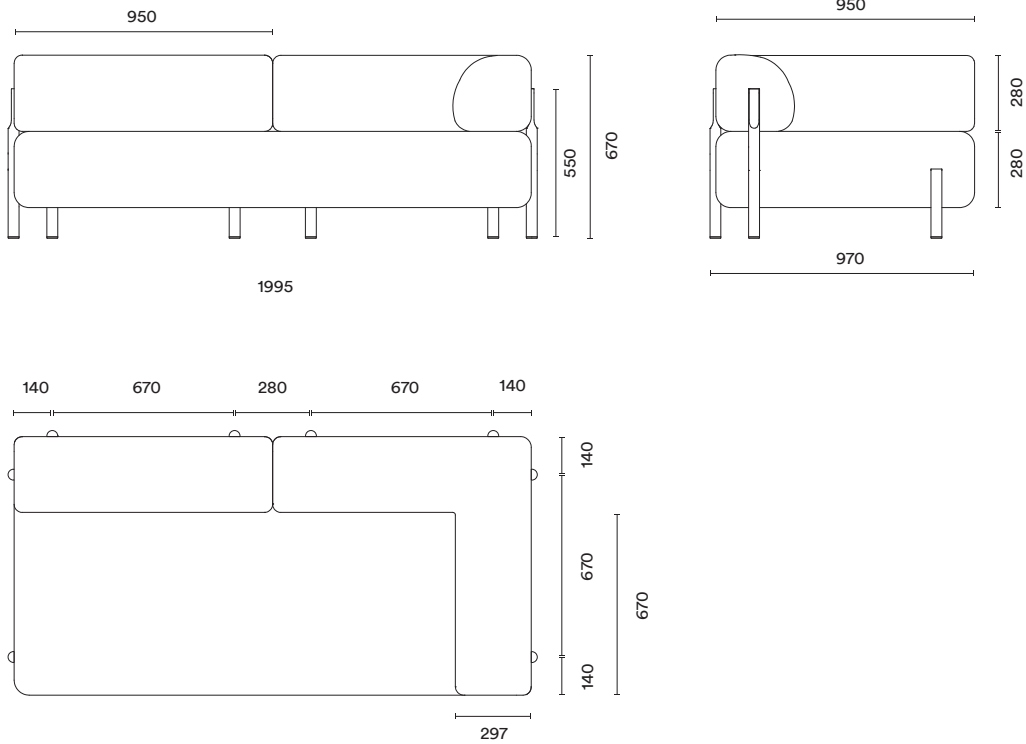

Technical Specifications

Materials and Colors

Upholstery:
70% Virgin Wool, 30% Viscose
Filling: Polyurethane Foam

Legs:
Wood, Metal