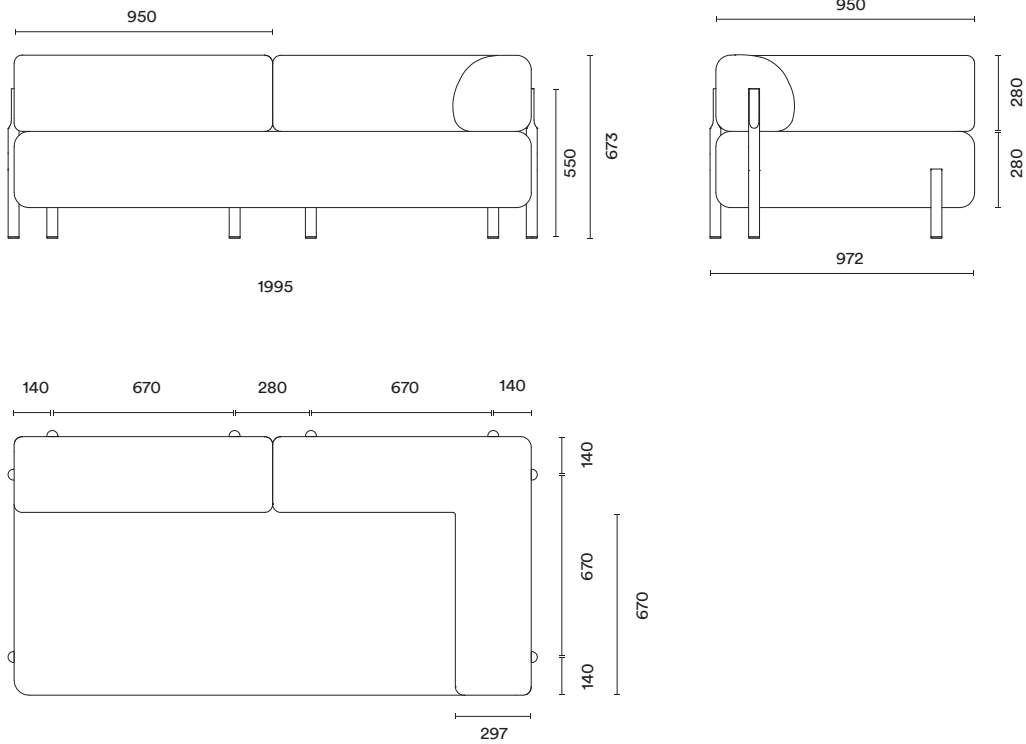

# Palo Sofa

by Hem Design Studio

Designed by our in-house team at Hem, Palo is the sofa concept that evolves with you.

Thanks to an innovative frame featuring removable struts, its components can be easily added, removed or rearranged as your living circumstances change. Available in three different colours, with cushions and armrests that feature 70% virgin wool upholstery and are compatible across the whole series, Palo allows you to mix and match as much as you like.

## Technical Specifications

Dimensions: 870 × 880 × 1000 mm  
Seat height: 360 mm

## Module Overview

Seat height: 390 mm  
Armrest height: 670 mm

Palo Ottoman  
950 × 950 × 390 mm

Palo Single-Seater  
959 × 950 × 670 mm

Palo Lounger  
1900 × 950 × 670 mm

Palo 2-Seater Sofa  
1900 × 950 × 670 mm

Palo 2-Seater Sofa Chaise Right/Left  
1900 × 950 × 670 mm

Palo 2-Seater Sofa + Corner Armrest  
1900 × 950 × 670 mm

Palo Corner Sofa Right/Left  
2850 × 1900 × 670 mm