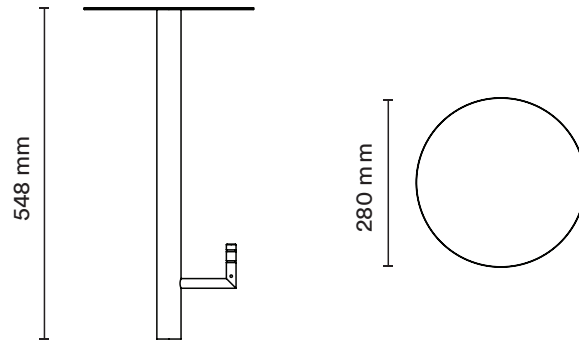

Palo Side Table

by Hem Design Studio

Palo Side Table is the perfect extension to your Palo Sofa, Lounger, Single-Seater or Ottoman. A resting spot for coffee cup, laptop or notebook, it's a great addition to any environment. Attach it to your Palo by replacing an existing leg or insert it in an available slot in the sofa base. Available for all Palo variant colors in Black, Chalk, Grey and Blue.

hem

Technical Specifications

Height: 548 mm
Diameter: 280 mm

Materials and Colors

All components
Powder coated steel

Chalk
RAL 9010
(Pure White)

Black
RAL 9005
(Jet black)

Grey
RAL 7035
(Light Grey)