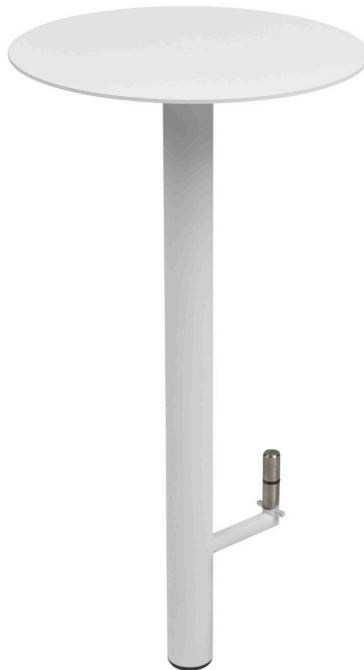

Palo Side Table

by Hem Design Studio

Palo Side Table is the perfect extension to your Palo Sofa, Lounger, Single-Seater or Ottoman. A resting spot for coffee cup, laptop or notebook, it's a great addition to any environment. Attach it to your Palo by replacing an existing leg or insert it in an available slot in the sofa base. Available for all Palo variant colors in Black, Chalk, Grey and Blue.

hem

Technical Specifications

Height: 548 mm
Diameter: 280 mm

Materials and Colors

All components
Powder coated steel

Chalk
RAL 9010
(Pure White)

Black
RAL 9005
(Jet black)

Grey
RAL 7035
(Light Grey)

Blue
RAL 5011
(Steel Blue)