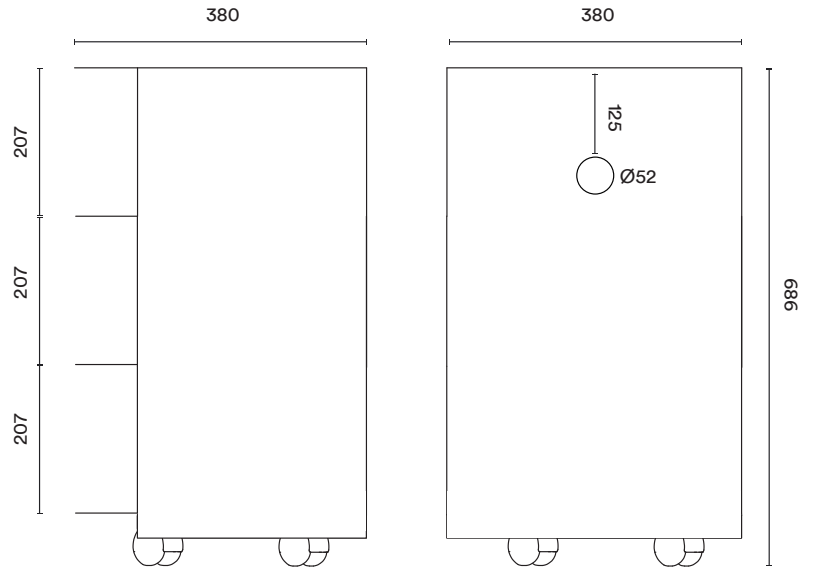

# Hide Side Table & Hide Pedestal

by Karoline Fesser

With its sleek look and spherical shape, the Hide Family reflects designer Karoline Fesser's signature form and thoughtful design approach. Made from powder-coated steel, the Hide Side Table's geometric body provides smart storage solution — simply rotate it to display or hide your favorite items. Four hidden wheels and the concealed spherical hole makes the piece easy to move and allows for neat cable management.

## Technical Specifications

Hide Side Table  
Height: 400mm  
Width: 380 mm

Hide Pedestal  
Height: 686mm  
Width: 380mm