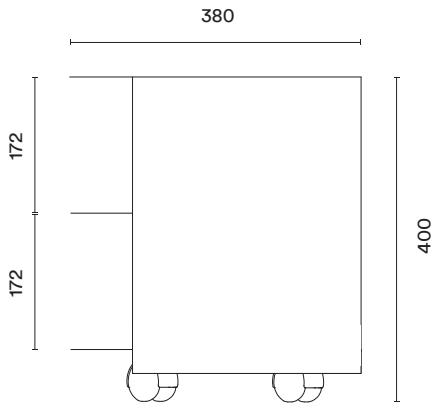

# Hide Side Table & Hide Pedestal

by Karoline Fesser

With its sleek look and spherical shape, the Hide Family reflects designer Karoline Fesser's signature form and thoughtful design approach. Made from powder-coated steel, the Hide Side Table's geometric body provides smart storage solution — simply rotate it to display or hide your favorite items. Four hidden wheels and the concealed spherical hole makes the piece easy to move and allows for neat cable management.

## Technical Specifications

Hide Side Table  
Height: 400mm  
Width: 380 mm

Hide Pedestal  
Height: 686mm  
Width: 380mm