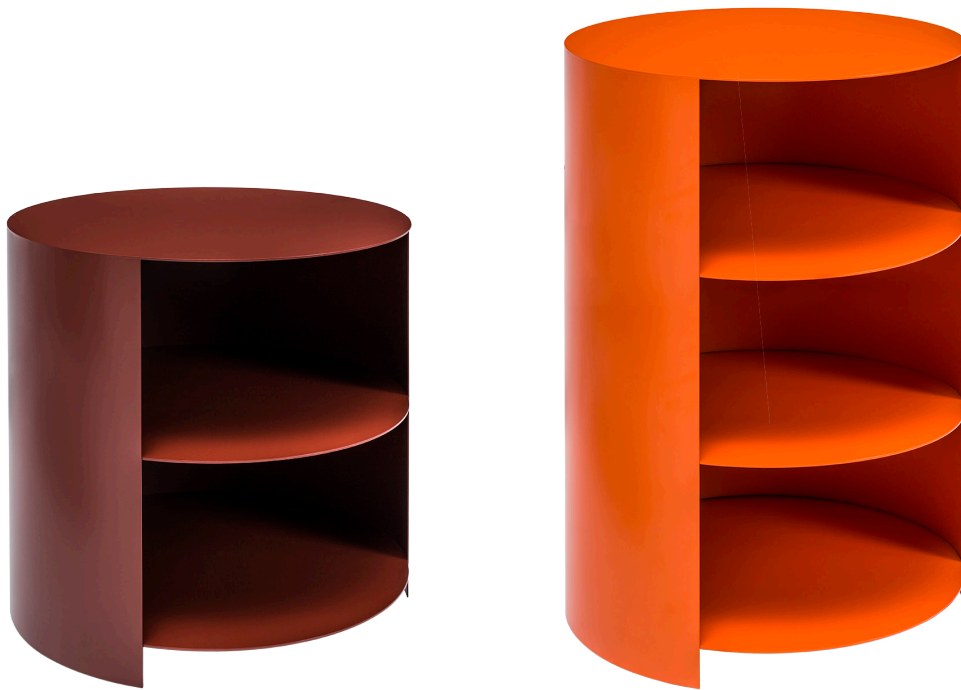

# Hide Side Table & Hide Pedestal

by Karoline Fesser

With its sleek look and spherical shape, the Hide Family reflects designer Karoline Fesser's signature form and thoughtful design approach. Made from powder-coated steel, the Hide Side Table's geometric body provides smart storage solution — simply rotate it to display or hide your favorite items. Four hidden wheels and the concealed spherical hole makes the piece easy to move and allows for neat cable management.

**hem**

## Technical Specifications

Hide Side Table  
Height: 400mm  
Width: 380 mm

Hide Pedestal  
Height: 686mm  
Width: 380mm

## Materials and Colors

Powder coated steel, four plastic wheels

Ivory  
RAL 1014

Black Red  
RAL 3007

Orange  
RAL 2004

Black  
RAL 9005