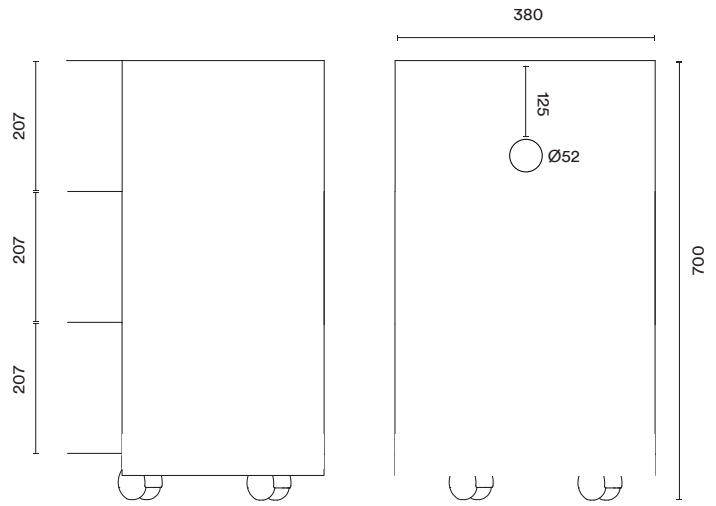

Hide Side Table & Hide Pedestal

by Karoline Fesser

With its sleek look and spherical shape, the Hide Family reflects designer Karoline Fesser's signature form and thoughtful design approach. Made from powder-coated steel, the Hide Side Table's geometric body provides smart storage solution — simply rotate it to display or hide your favorite items. Four hidden wheels and the concealed spherical hole makes the piece easy to move and allows for neat cable management.

hem

Technical Specifications

Hide Side Table
D: 375 x H: 400 mm

Hide Pedestal
D: 375 x H: 700 mm

Materials and Colors

Powder Coated Steel
Four Plastic Wheels

Ivory
RAL 1014

Light Pink
RAL 3015