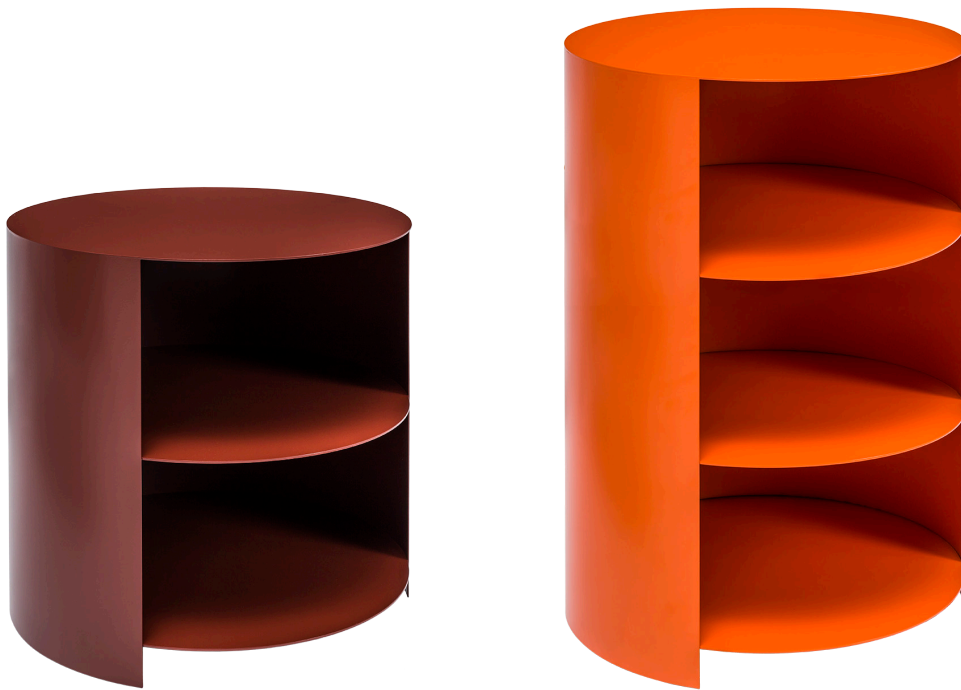

Hide Side Table & Hide Pedestal

by Karoline Fesser

With its sleek look and spherical shape, the Hide Family reflects designer Karoline Fesser's signature form and thoughtful design approach. Made from powder-coated steel, the Hide Side Table's geometric body provides smart storage solution — simply rotate it to display or hide your favorite items. Four hidden wheels and the concealed spherical hole makes the piece easy to move and allows for neat cable management.

hem

Technical Specifications

Hide Side Table
D: 375 x H: 400 mm

Hide Pedestal
D: 375 x H: 700 mm

Materials and Colors

Powder Coated Steel
Four Plastic Wheels

Ivory
RAL 1014

Light Pink
RAL 3015

Ultramarine
RAL 5002

Orange
RAL 2004

Black Red
RAL 3007

Black
RAL 9005