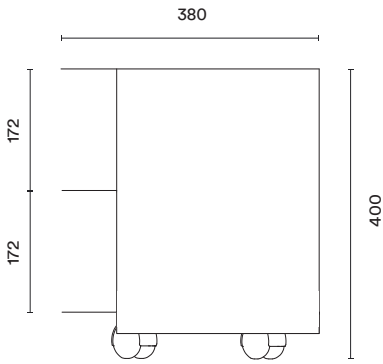

Hide Side Table & Hide Pedestal

by Karoline Fesser

With its sleek look and spherical shape, the Hide Family reflects designer Karoline Fesser's signature form and thoughtful design approach. Made from powder-coated steel, the Hide Side Table's geometric body provides smart storage solution — simply rotate it to display or hide your favorite items. Four hidden wheels and the concealed spherical hole makes the piece easy to move and allows for neat cable management.

hem

Technical Specifications

Hide Side Table
D: 375 x H: 400 mm

Hide Pedestal
D: 375 x H: 700 mm

Materials and Colors

Powder Coated Steel
Four Plastic Wheels

Ivory
RAL 1014

Light Pink
RAL 3015