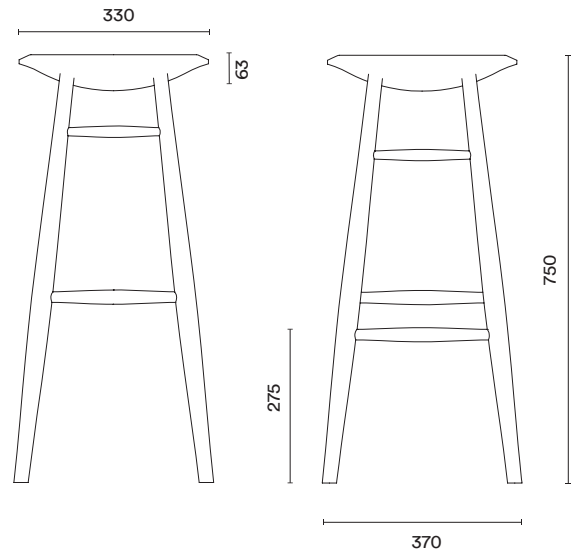

## Technical Specifications

Drifted Stool: Height 450 mm,  
Feet-width 350 mm, Seat-width 330 mm

Drifted Bar Stool: Height 750 mm,  
Feet-width 370 mm, Seat-width 330 mm