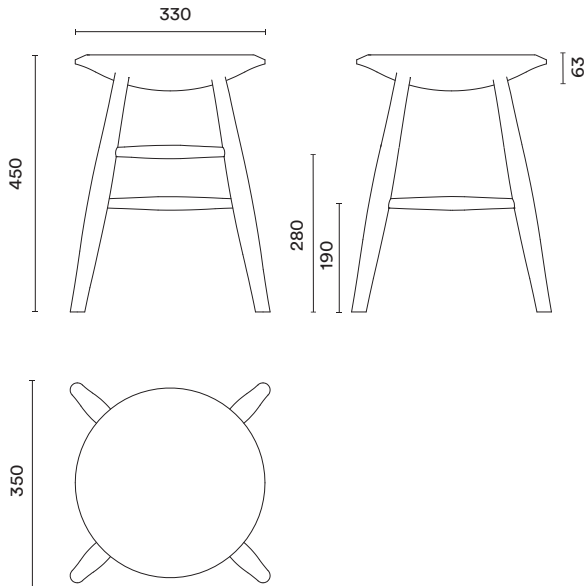

# Drifted Stool and Drifted Bar Stool

by Lars Beller Fjetland

Norwegian Lars Beller Fjetland's designs marry Scandinavian tradition with elements inspired by his natural surroundings. His Drifted series is no exception: walking along the beach in the Norwegian town of Øygarden, he found washed ashore pieces of old cork that had been smoothed and misshapen by the power of the sea. The form and texture of these pieces provided the basis for the Drifted stools.

## Technical Specifications

Drifted Stool: Height 450 mm,  
Feet-width 350 mm, Seat-width 330 mm

Drifted Bar Stool: Height 750 mm,  
Feet-width 370 mm, Seat-width 330 mm