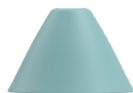

# Alphabeta Floor Lamp

by Luca Nichetto

Alphabeta Lamp brightens up any space. Made of powder coated steel in Italy, chameleon-like Alphabeta can go from colorful pink flamingo in flamboyant shapes to minimalist strict lines in all-black, or softly rounded volumes in serene white. With 8 different shapes in 4 colours each, the options are unlimited:

## Technical Specifications

There are 8 shades available, each coming in 4 different colors. The shades can be mixed and matched freely.

Cone Small

H: 86 x D: 136 mm

Cone Tall

H: 166 x D: 136 mm

Cone Large

H: 123 x D: 335 mm