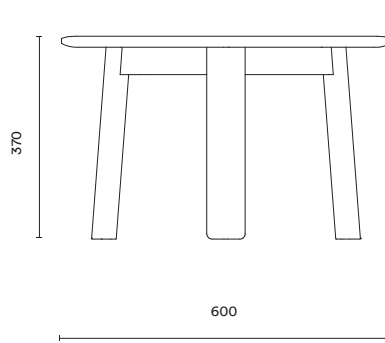

Alle Coffee Table

by Staffan Holm

Inspired by simple Japanese wood-joining techniques he saw in Zen temples, Staffan Holm created Alle, a generously proportioned oak table family that features his trademark mix of modernity and tradition. While its thin, rounded edges give an impression of lightness and elegance, the tables can be assembled easily without the use of tools.

hem

Technical Specifications

Leg width: 70 mm

Materials and Colors

Produced in Poland

Oiled Walnut

Natural
Lacquered Oak

Black
Lacquered Oak