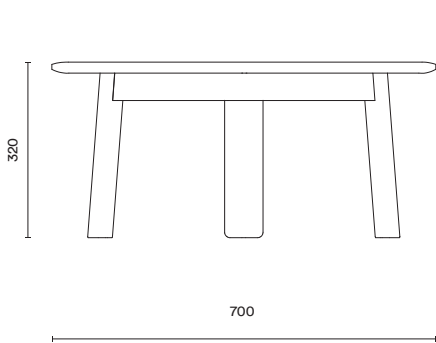

Alle Coffee Table

by Staffan Holm

Inspired by simple Japanese wood-joining techniques he saw in Zen temples, Staffan Holm created Alle, a generously proportioned oak table family that features his trademark mix of modernity and tradition. While its thin, rounded edges give an impression of lightness and elegance, the tables can be assembled easily without the use of tools.

hem

Technical Specifications

Leg width: 70 mm

Materials and Colors

Produced in Poland

Oiled Walnut

Natural
Lacquered Oak

Black
Lacquered Oak