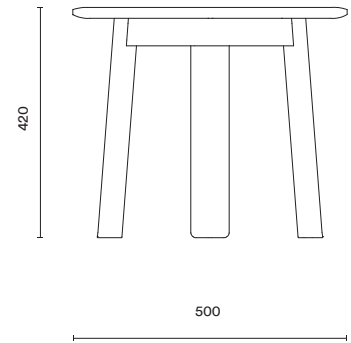

Alle Coffee Table

by Staffan Holm

Inspired by simple Japanese wood-joining techniques he saw in Zen temples, Staffan Holm created Alle, a generously proportioned oak table family that features his trademark mix of modernity and tradition. While its thin, rounded edges give an impression of lightness and elegance, the tables can be assembled easily without the use of tools.

hem

Technical Specifications

Leg width: 70 mm

Materials and Colors

Produced in Poland

Oiled Walnut

Natural
Lacquered Oak

Black
Lacquered Oak