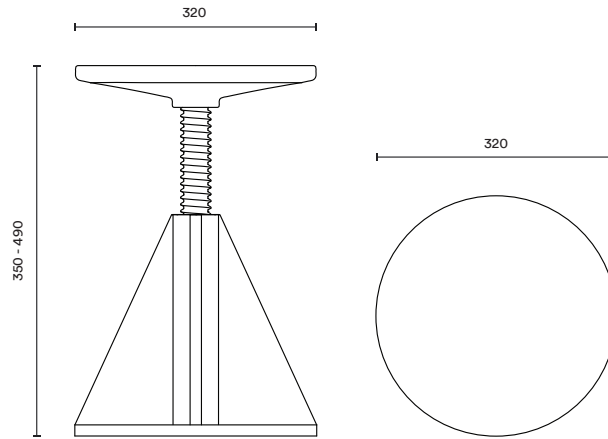

All Wood Stool

by Karoline Fesser

Made entirely from wood, the workshop-inspired All Wood Stool by Karoline Fesser combines raw simplicity with iconic refinement. With its featured wooden screw-in mechanism, all components are CNC processed. Choose between the bobbin profile or the characteristic rocket base. Each version is available in solid ash or walnut.

hem

Technical Specifications

Diameter: 320 mm
Adjustable Height: 350 - 490 mm

Bobbin

Rocket

Materials and Colors

Produced in Poland

American Walnut
(the wood color may vary slightly
from piece to piece)