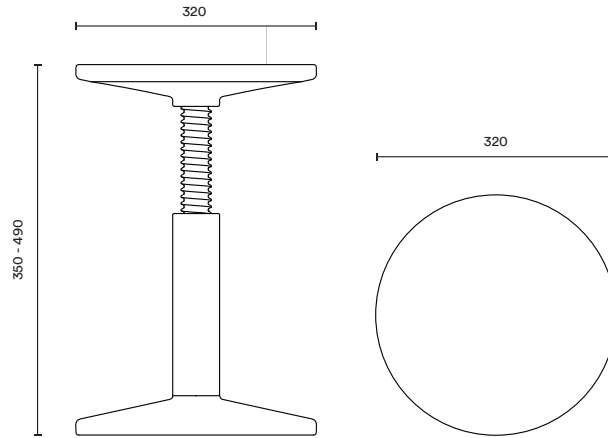

All Wood Stool

by Karoline Fesser

Made entirely from wood, the workshop-inspired All Wood Stool by Karoline Fesser combines raw simplicity with iconic refinement. With its featured wooden screw-in mechanism, all components are CNC processed. Choose between the bobbin profile or the characteristic rocket base. Each version is available in solid ash or walnut.

hem

Technical Specifications

Diameter: 320 mm
Adjustable Height: 350 - 490 mm

Bobbin

Rocket

Materials and Colors

Produced in Poland

American Walnut
(the wood color may vary slightly
from piece to piece)