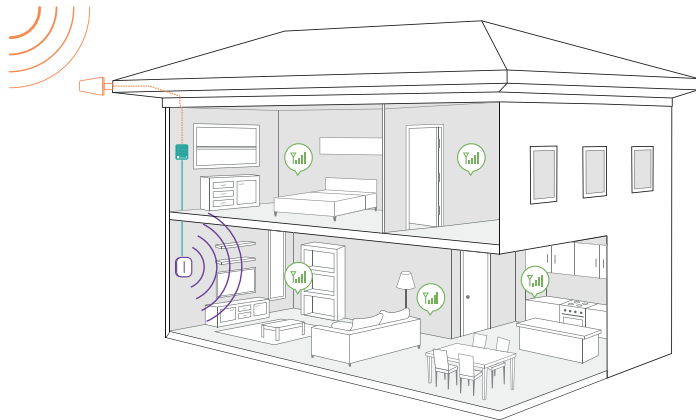

How the weBoost Installed Works

1. **1 Receives signal:** The outside antenna reaches out to access the existing strong outdoor cell signal and delivers it indoors to the booster.
2. **2 Boost signal:** The booster receives the signal, amplifies it, and serves as a relay between your phone and the nearest cell tower.
3. **3 Broadcasts signal:** Your devices get a stronger signal, and calls and data are fed through the booster back to the network.

Package Dimensions (Approx.)

13.5 L x 9 W x 12 H

MASTER CARTON: 25 L x 20 W x 15 H | 36.60 Lbs. | Qty 2

Support

2-Year Warranty from Purchase.

Website: <https://www.signalbooster.com>

Phone: +1 855 846 2654
Monday to Saturday

FOR PARTNER'S USE

*WARNING: Cancer and Reproductive Harm - P65Warnings.ca.gov.

ASSEMBLED IN THE USA

UPC

474445

474445_weBoost Installed | Home Complete_SS_032620