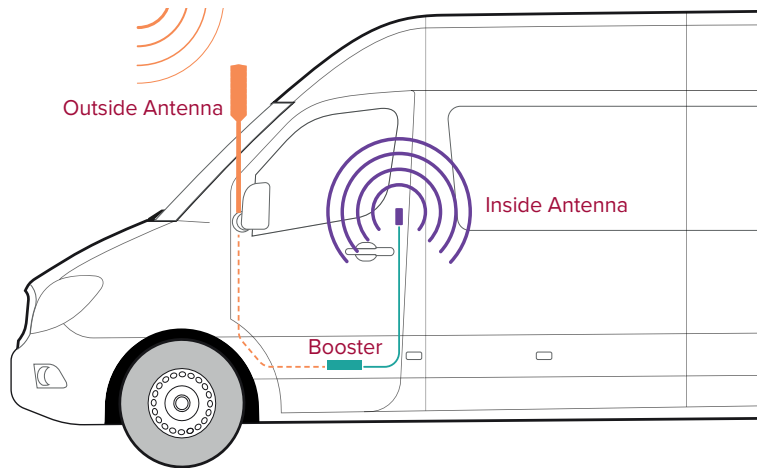

The **Drive X OTR Fleet** is our most powerful in-vehicle truck cell phone signal booster certified in the US, with Wilson Electronics* ruggedized, all weather OTR Truck Omni-Directional Antenna for maximum connection range and a 60% larger service range than the other boosters out there. The Drive X OTR Fleet boosts voice and data with max FCC-allowed 50 dB system gain, enhancing all available network signals, up to 32x. Drivers get fewer lost connections and dead zones, better audio quality, faster data uploads and downloads with this premier signal booster.

As with all weBoost boosters, all components needs for installation come in one package for installation. The power supply is hard wired to vehicle. The Drive X OTR Fleet works with all cellular devices and all U.S. carriers. The booster kit comes with parts to accommodate multiple installation options. Included are 2 mast extensions, 3-way antenna mount, side exit adapter, antenna spring, cable adapter, and thread lock packets.

Installation

- 1 **Receives signal:** The powerful antenna reaches out to access voice and data signals, and deliver them to the booster.
- 2 **Boost signal:** The booster receives the signal, amplifies it, and serves as a relay between your phone and the nearest cell tower.
- 3 **Broadcasts signal:** Your devices get a stronger signal, and calls and data are fed through the booster back to the network.