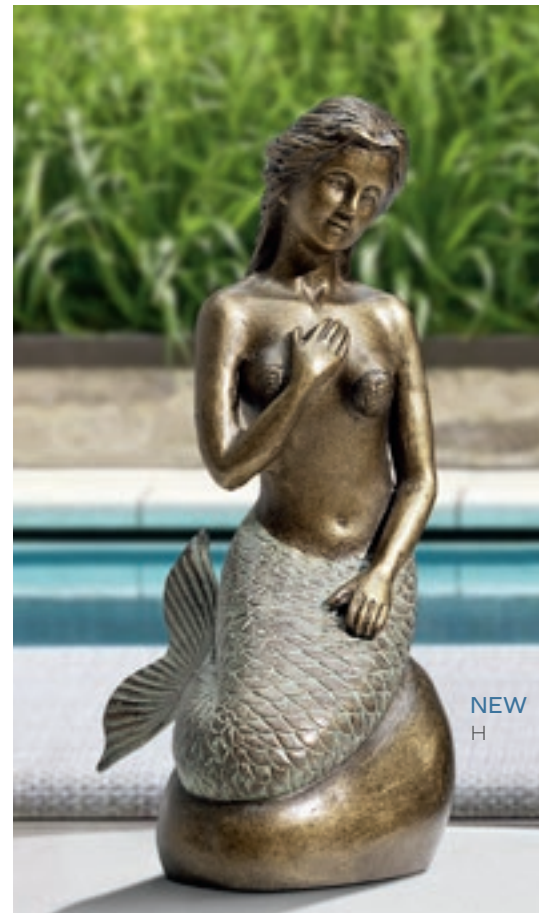

E. Magical Mermaid Décor
VB35050 $59
Cast Aluminum & Marble, 7"H 4.5"W 4"D

F. Shell We Dance Indoor/Outdoor Doormat
VB70043 $45
Polypropylene, 24"H 34"W

G. Shell We Dance Indoor/Outdoor Pillow
VB70044 $45
Polypropylene, 18"H 18"W

H. Mermaid's Heart Garden Sculpture
VB35310 $78
Cast Aluminum, 13"H 6"W 6"D

NEW H