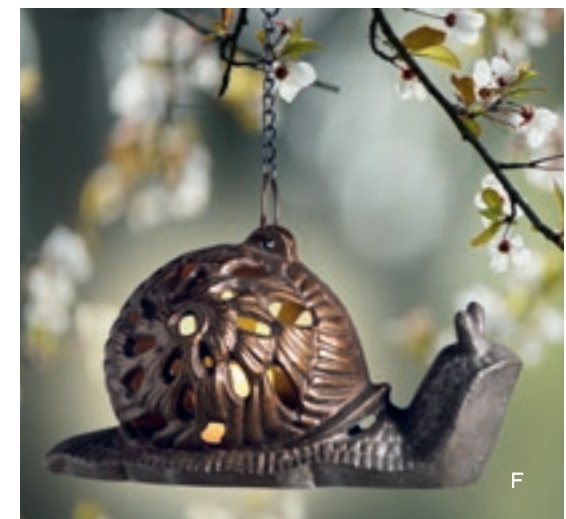

Cast Aluminum, 16"H 21"W 6"D

Cast Aluminum, 13.5"H 11.5"W 5.5"D

Cast Aluminum, 50.5"H 16.5"W 1.5"D

Cast Aluminum, 56.5"H 7"W 6.5"D

Cast Aluminum, 26"H 18.5"W 11.5"D

F. Garden Snail Lantern PB34355 $64

Cast Aluminum, 6"H 11"W 5.5"D

Holds votive candle or tealight, not included.