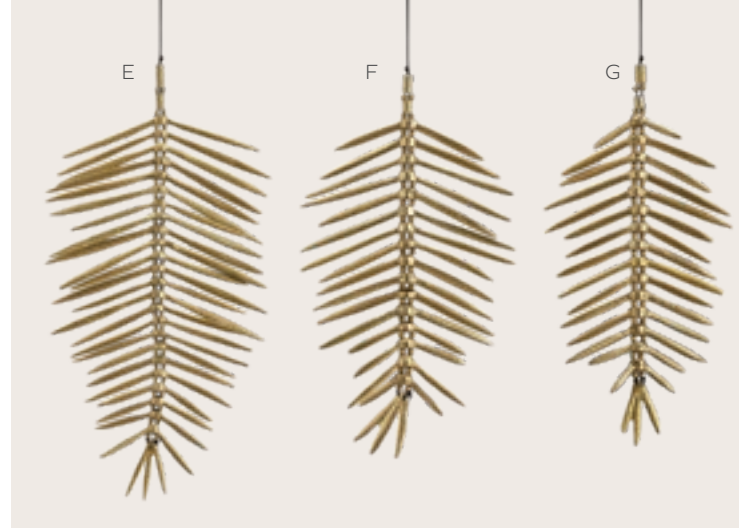

Nancy H. shares her photo of the Cayo Coco Wind Art being enjoyed by local wildlife.

A. La Palma Rain Catcher
VB35007 $59
Cast Aluminum & Glass
31"H 7"W 3"D

B. Spread Your Wings Oil Torch VB35251 $108
Cast Aluminum & Iron
55"H 11"W 6"D

C-D. Flycatcher Fretwork Hurricane Lantern
Cast Aluminum & Glass
Tall VB35308 $78
14"H 7"W 7"D
Short VB35309 $73
12"H 7"W 7"D

E-G. Cayo Coco Wind Art
Cast Aluminum & Iron
Large VB34853 $53
16" H 8"W 0.5"D
Medium VB34854 $49
12"H 6.5"W 0.5"D
Small VB34855 $42
11"H 5"W 0.5"D

H. Garden Heron Pair
VB34494 $268
Cast Aluminum & Iron
Tall heron 34.5"H 10"W 9"D
Short heron 31.5"H 11"W 9"D