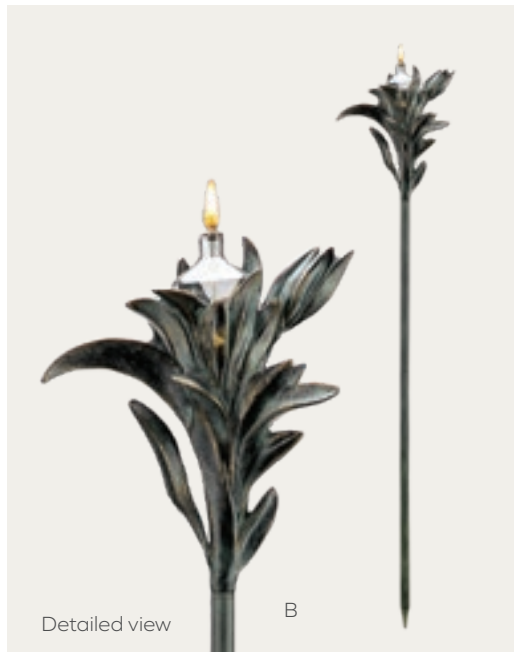

Detailed view

B