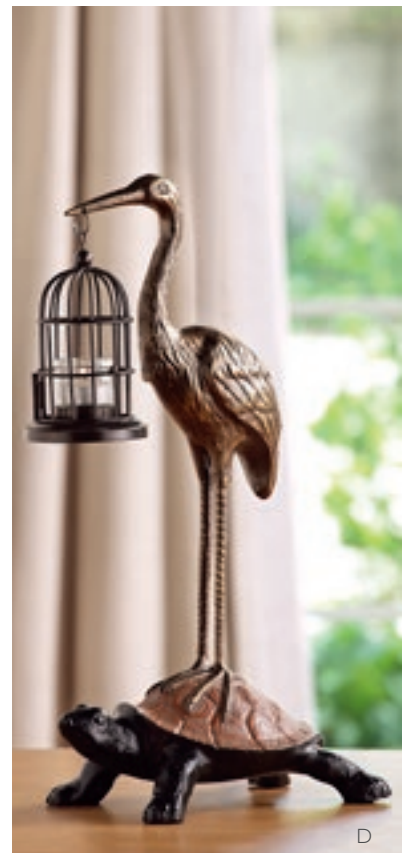

F. Alloro Horse Planter
VB34455 \$171
Cast Aluminum, 11"H 14"W 14"D
No drainage hole.

Discover more
outdoor décor at
viridianbay.com

A

B

Discover more wall décor
at viridianbay.com

C

D

- A. Brindille Votive Wall Candleholder**
VB35033 \$69 Cast Aluminum, 12"H 15.5"W 4"D
- B. Hummingbird and Flowers Wall Plaque**
PB34348 \$81 Cast Aluminum, 11.5"H 18"W 2.5"D
- C. Let's Do Lunch Pillar Candleholder** VB35001 \$53
Cast Aluminum, 4"H 8.5"W 3"D.
- D. Cooperation Garden Lantern & Sculpture**
VB34674 \$91 Cast Aluminum, Iron & Glass
18.5"H 10"W 6.5"D. Comes with glass cup.
- E. Madeira Pillar Candelabra** PB33952 \$106
Cast Aluminum, 6"H, Bird 19"W 16.5"D
Holds 3"DIA candles.