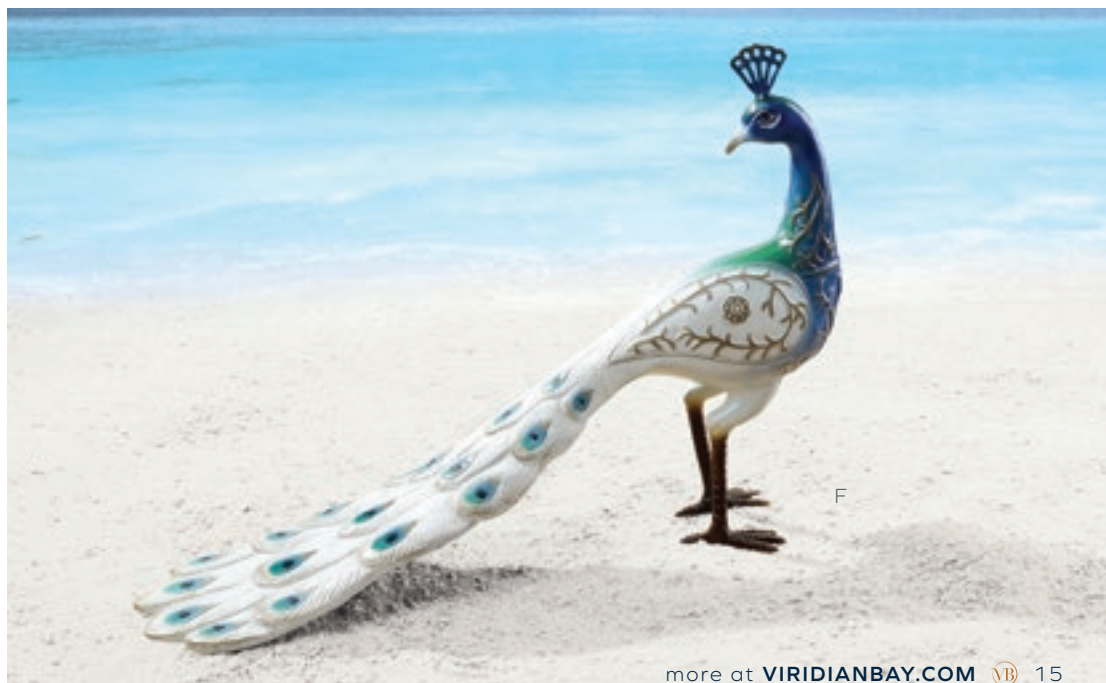

A

A. Sailboat Tealight Holder
VB34460 $139

Cast Aluminum, 22" H 19.5"W 6.5"D
Holds 2.5"DIA candles, not included.

B. Lighthouse Windchime
VB35099 $52

Cast Aluminum, 25"H 3"W 3"D

C. Lighthouse Lantern
VB34473 $220

Cast Aluminum & Glass, 28.5"H 12"W 12"D
Shown with 3"DIA pillar candle, not included.
5"W door opening.

D. Fish Wind Art VB34465 $38

Cast Aluminum, 7"H 2.5"W 2"D

E. Aquamarine Shell Flip Flops
Towel Hook Pair
VB35217 $64

Cast Aluminum, 8"H 7"W 2.5"D

F. Peacock de la Playa
VB35220 $165

Cast Aluminum, 18.5"H 7.5"W 26.5"D

B

C

D

E

F