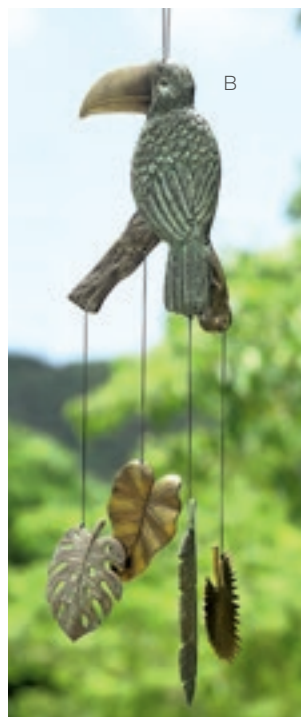

A. Tiptop Toucan Hanging Plant Holder

VB35151 $135

Cast Aluminum, 20.5"H 23"W 8"D
Chain included in total height.

B. Tropical Toucan Wind Art

VB34992 $53

Cast Aluminum, 29"H 9"W 0.5"D

String included in total height.

C. Toucan Tango Wall Plaque

VB35294 $69

Cast Aluminum

14.5"H 20"W 1.5"D

D. Ruffled Parrot Torch

VB35253 $115

Cast Aluminum

57"H 11"W 10.5"D

E. Las Palmas Escondite Wall Plaque

VB35288 $245

Cast Aluminum

27"H 35"W 1.5"D