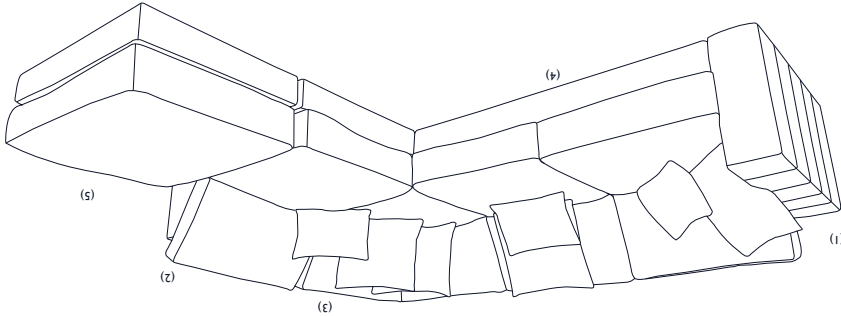

LILY SHUFFLE

JO AND CO

HAWKSFIELD ATLANTIC HIGHWAY A39 WADEBRIDGE
CORNWALL PL27 7LR

DELIVERY INFORMATION

All orders will be delivered and assembled in your room of choice. Please check our 'Will It Fit' guide to ensure it's possible to deliver without a hitch. Jo & Co cannot be held responsible if your choice of furniture is too large for your property.

HOW LONG WILL IT TAKE?

Our bespoke furniture collection typically takes between eight and twelve weeks for delivery.

SIZE GUIDE

	SHORT ARM (1)	LONG ARM	STOOL (5)	CHAISE	CORNER (3)	SINGLE (2)	MIDI BASE (4)	LARGE BASE
WIDTH	20cm	20cm	84cm	81cm	109cm	81cm	161cm	181cm
DEPTH	105cm	130cm	109cm	170cm	109cm	109cm	109cm	109cm
HEIGHT	62cm	62cm	45cm	81cm	81cm	81cm	81cm	81cm