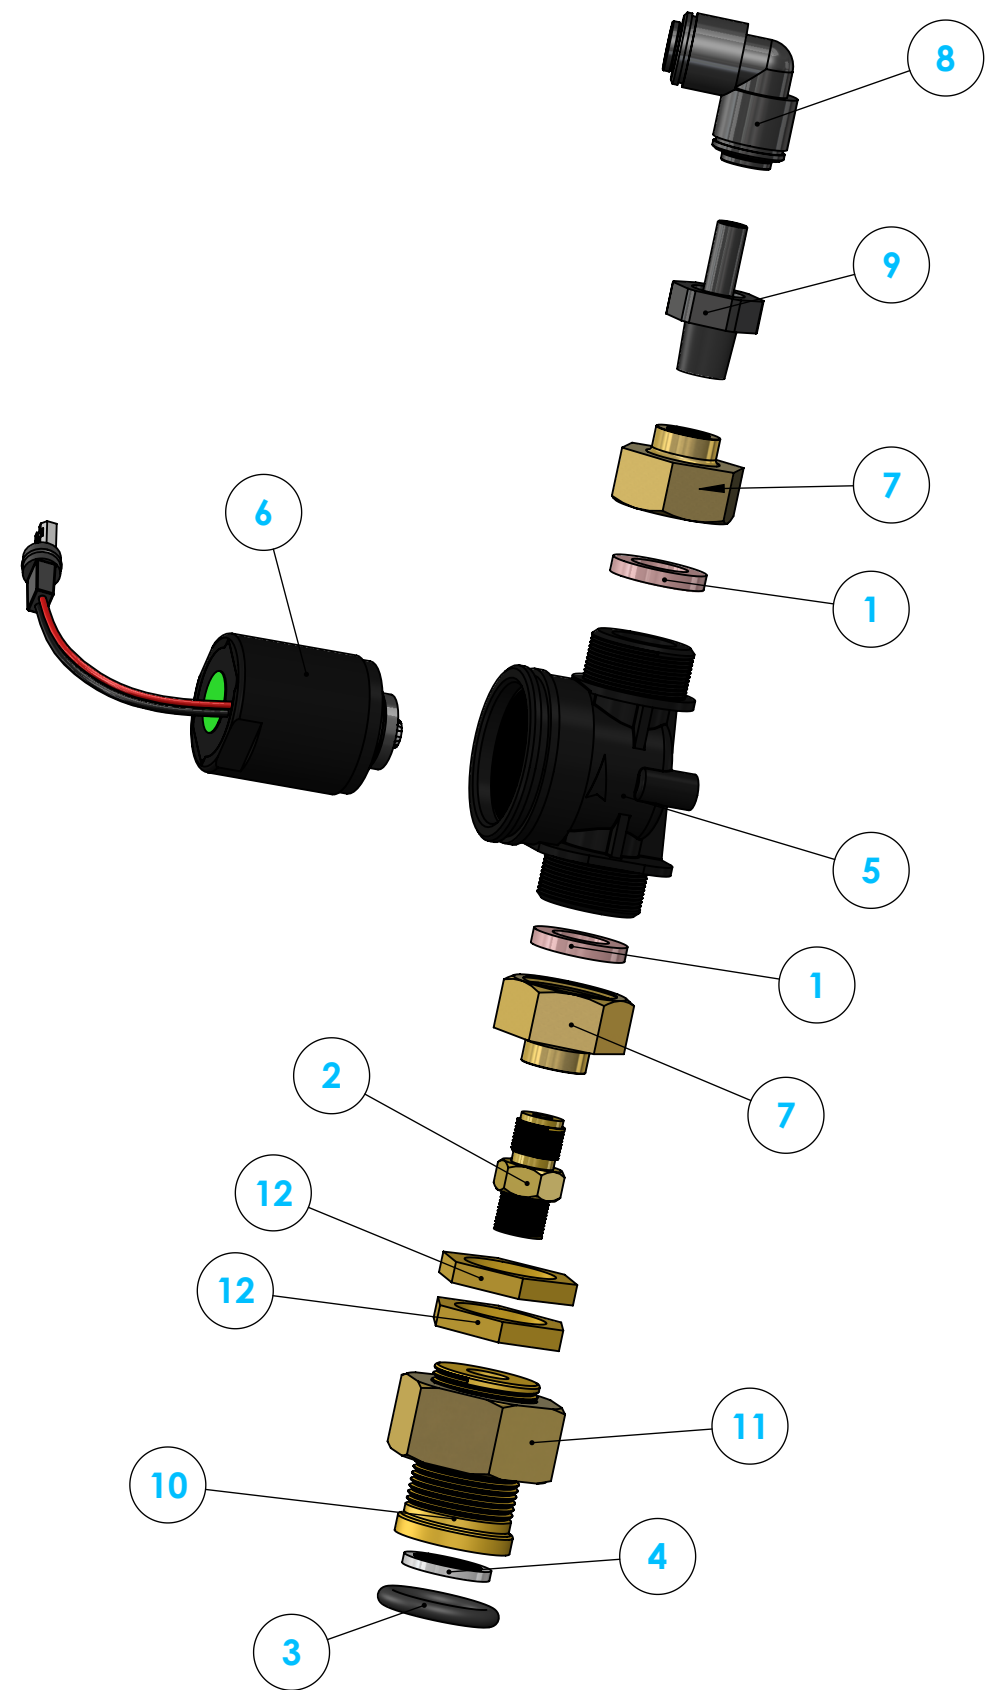

4

3

2

1

B

B

A

A

ITEM NO.	PART NUMBER	DESCRIPTION	QTY.
1	P2189	White Rubber Washer	2
2	P2445	Straight Brass Nipple SO 1100-6-1/8"	1
3	P2798	3/4" White Washer	1
4	P2904	Screen Washer	1
5	P35007	Valve Body for Piezo Solenoid	1
6	P35008	9V Solenoid for Piezo	1
7	P35025	Nipple 1/2F x 1/8F	2
8	P35048	6 mm Equal Quick Connect Elbow	1
9	P35049	Stem Connector 6 mm to 1/8M	1
10	P451380	1/8F x 1/2M Nipple	1
11	P498020	Coupling Nut	1
12	P498250	Flat Nut 1/2 Wg	2

UNLESS OTHERWISE SPECIFIED:	NAME	DATE
DIMENSIONS ARE IN INCHES	DRAWN	WH 4/14/2022
TOLERANCES:	CHECKED	
FRACTIONAL ±	MFG CHK	
ANGULAR: MACH ± BEND ±		
TWO PLACE DECIMAL ±		
THREE PLACE DECIMAL ±		
INTERPRET GEOMETRIC TOLERANCING PER:	File Location:	
MATERIAL		
Assembly		
FINISH	COMMENTS:	
DO NOT SCALE DRAWING		

TITLE:  
**Piezo Valve Assembly for Solidwave Head**

SIZE	DWG. NO.	REV
<b>B</b>	PZE1804	001
SCALE: 1:5	WEIGHT:	SHEET 1 OF 1

4

3

2

1