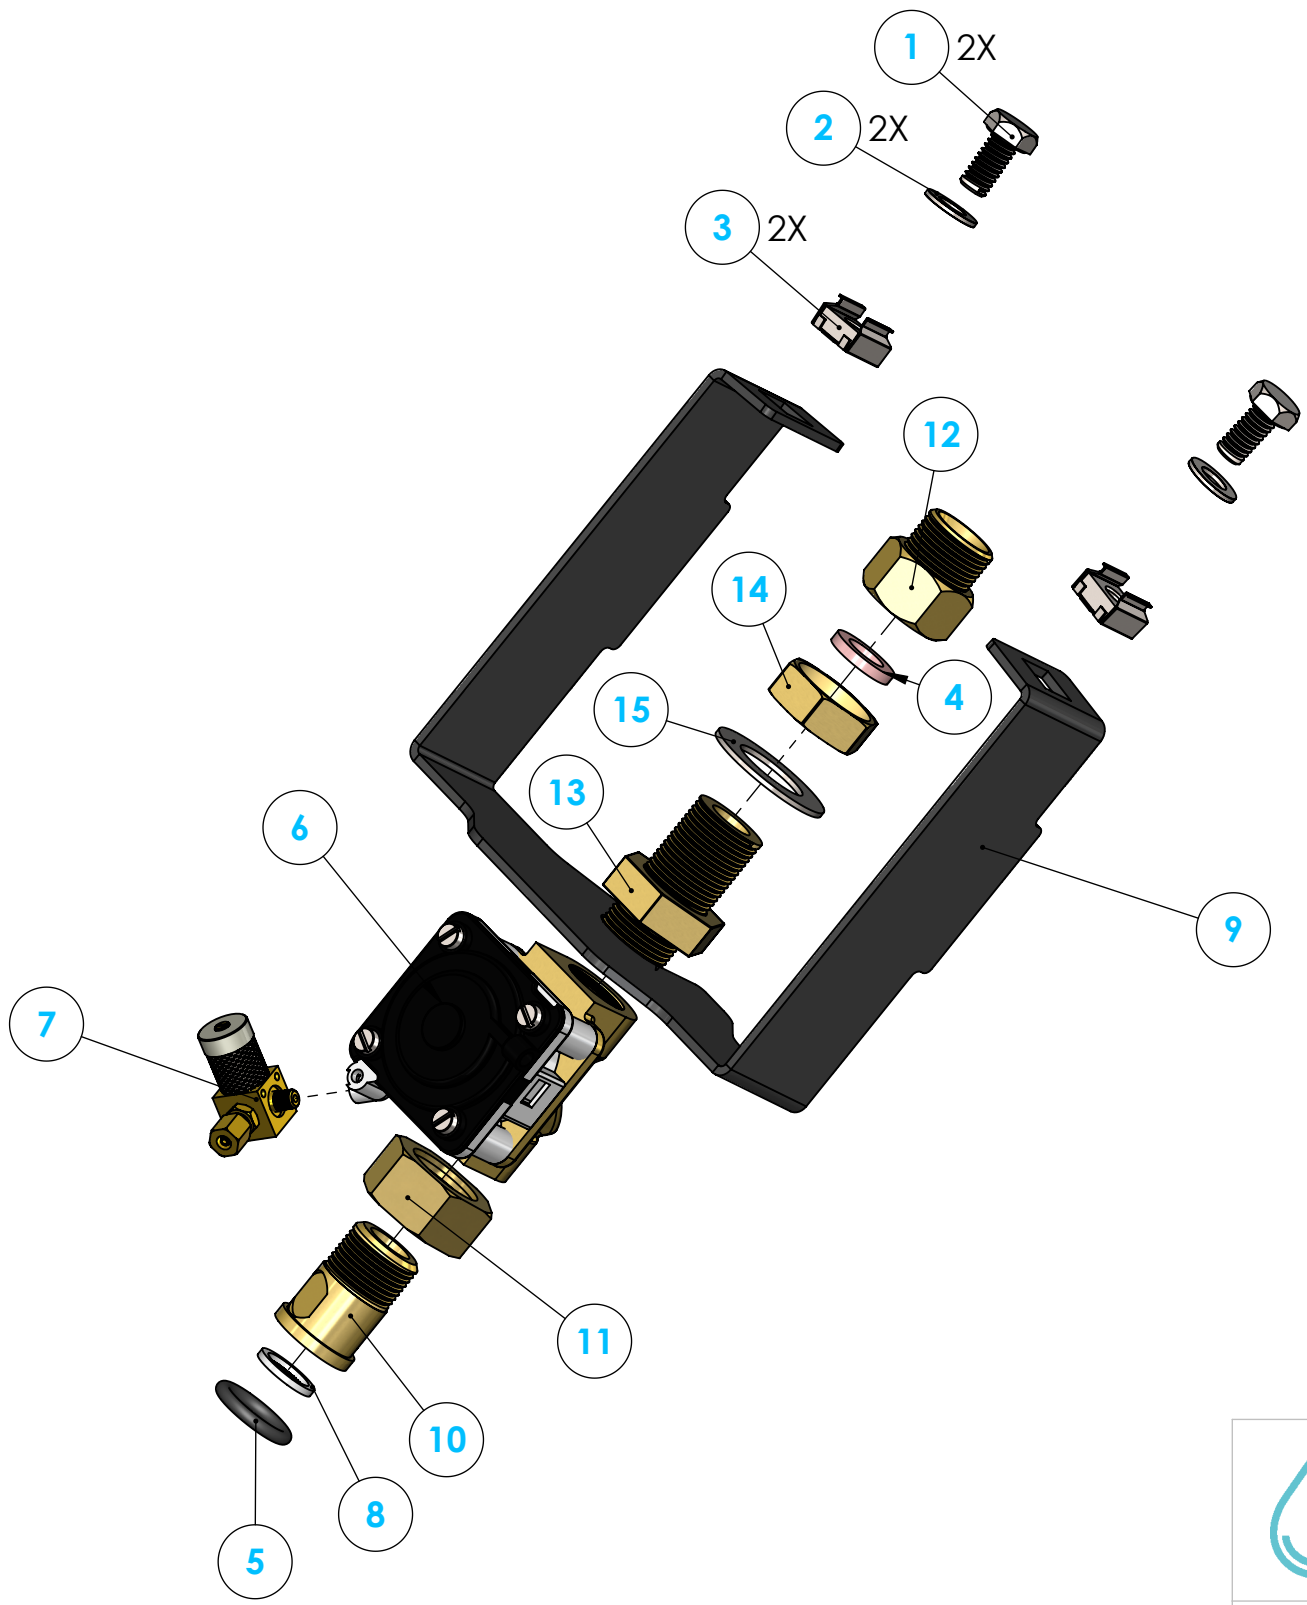

4

3

2

1

B

B

A

A

ITEM NO.	PART NUMBER	DESCRIPTION	QTY.
1	P2051	M8x1.25 - 16 stainless hex bolt	2
2	P2105	Stainless Washer	2
3	P2118	M8 Cage Nut	2
4	P2189	White Rubber Washer	1
5	P2798	3/4" White Washer	1
6	P2867	Remote Activated Valve	1
7	P2900	Timer with Air Tube Connection	1
8	P2904	Screen Washer	1
9	P427150	Bridge for Wall-Hung Sanispray	1
10	P498010	Coupler 3/4"FX1/2"M	1
11	P498020	Coupling Nut	1
12	P498070	Brass Nipple from Manifold to Flexible	1
13	P498080	Brass Union for Collective Metering Valve	1
14	P498130	1/2" Tie Nut	1
15	U160110	7/8 Flat Washer	1

Request for Change

Name	Date
Change Requested	

UNLESS OTHERWISE SPECIFIED:		NAME	DATE
DIMENSIONS ARE IN INCHES		DRAWN	WH 3/14/2022
TOLERANCES:		CHECKED	
FRACTIONAL ±		MFG CHK	
ANGULAR: MACH ± BEND ±		File Location:	
TWO PLACE DECIMAL ±		COMMENTS:	
THREE PLACE DECIMAL ±			

INTERPRET GEOMETRIC TOLERANCING PER: Assembly  
 MATERIAL  
 FINISH  
 DO NOT SCALE DRAWING

TITLE:  
**13CH for Wall Hung Pedestals**

SIZE	DWG. NO.	REV
<b>B</b>	13CHWH	001

SCALE: 1:5    WEIGHT:    SHEET 1 OF 1