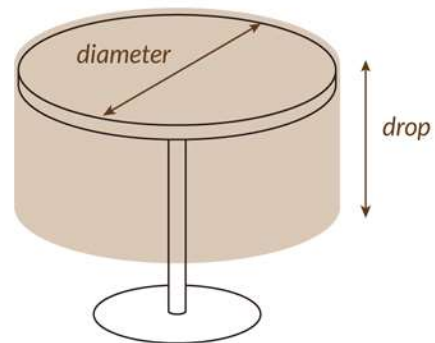

Easy Elegance

Wholesale Linens Company

Most Common Tablecloth & Table Skirting Sizes

Round Tablecloth Sizes

Table Sizes	Dining Length	Floor Length
	Drop (12")	Drop (29")
30" R	54" R	90" R
36" R	60" R	96" R
48" R	72" R	108" R
60" R	84" R	120" R
72" R	96" R	132" R

Square Tablecloth Sizes

Table Sizes	Dining Length	Floor Length
	Drop (12")	Drop (29")
48" x 48" sq.	72" x 72" sq.	108" x 108" round corners
60" x 60" sq.	84" x 84" sq.	120" x 120" round corners
72" x 72" sq.	96" x 96" sq.	132" x 132" round corners

Table Skirting Sizes

Table Sizes	3 Sides	4 Sides
6 ft. Banquet	11 ft.	17 ft.
8 ft. Banquet	14 ft.	21 ft.
36" R	N/A	10 ft.
48" R	N/A	14 ft.
60" R	N/A	17 ft.

Rectangle Tablecloth Sizes

Table Sizes	Dining Length	Floor Length
30"Hx30"W	Drop (12")	Drop (29")
4 ft. Banquet	54" x 72"	90" x 108" round corners
6 ft. Banquet	54" x 96"	90" x 132" round corners
8 ft. Banquet	54" x 120"	90" x 156" round corners

Square, rectangular or oval tablecloths

width + drop (twice for both sides) = total width
length + drop (twice for both sides) = total length

Round tablecloths

diameter + drop (twice for both sides) = total width