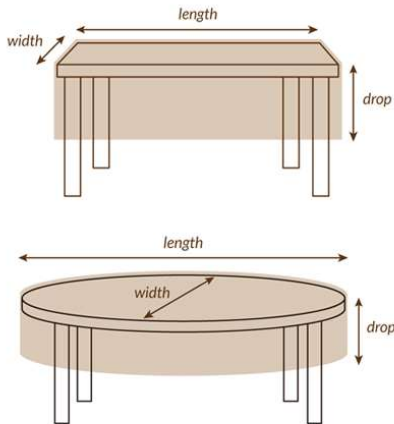

Easy Elegance

Wholesale Linens Company

Most Common Tablecloth & Table Skirting Sizes

Round Tablecloth Sizes

Table Sizes	Dining Length	Floor Length
	Drop (12")	Drop (29")
30" R	54" R	90" R
36" R	60" R	96" R
48" R	72" R	108" R
60" R	84" R	120" R
72" R	96" R	132" R

Square Tablecloth Sizes

Table Sizes	Dining Length	Floor Length
	Drop (12")	Drop (29")
48" x 48" sq.	72" x 72" sq.	108" x 108" round corners
60" x 60" sq.	84" x 84" sq.	120" x 120" round corners
72" x 72" sq.	96" x 96" sq.	132" x 132" round corners

Table Skirting Sizes

Table Sizes	3 Sides	4 Sides
6 ft. Banquet	11 ft.	17 ft.
8 ft. Banquet	14 ft.	21 ft.
36" R	N/A	10 ft.
48" R	N/A	14 ft.
60" R	N/A	17 ft.

Rectangle Tablecloth Sizes

Table Sizes	Dining Length	Floor Length
30"Hx30"W	Drop (12")	Drop (29")
4 ft. Banquet	54" x 72"	90" x 108" round corners
6 ft. Banquet	54" x 96"	90" x 132" round corners
8 ft. Banquet	54" x 120"	90" x 156" round corners

Square, rectangular or oval tablecloths

width + drop (twice for both sides) = total width
length + drop (twice for both sides) = total length

Round tablecloths

diameter + drop (twice for both sides) = total width