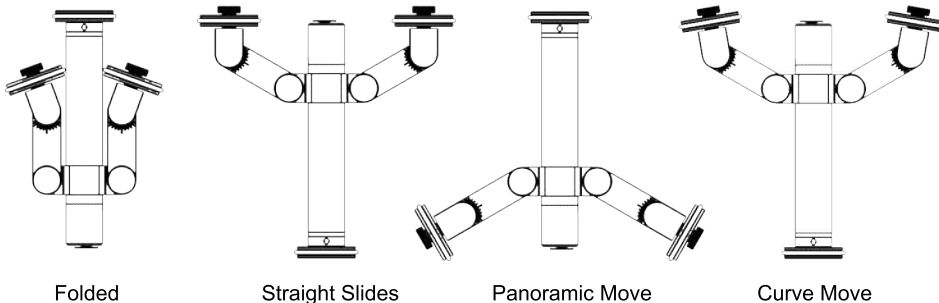

How often do you wish you had your slider, but it's simply too bulky to bring with you?

Introducing the ultra portable Hercules Smart tripod. This intelligent camera accessory not only provides stable support for taking stills, it's virtually silent motorized dolly system can create buttery smooth, dramatic motion shots and time lapses. The wireless intelligent tripod can support cameras and smart phones up to 5 lbs. Hercules Smart can move in beautiful arcs, circles and perfectly straight lines.

Best of all: It fits in your pocket.

- Wireless Bluetooth connectivity
- Smartphone app controlled device
- Programmable parameters
- Integrated shutter release
- True move-shoot-move time lapse
- Rechargeable internal battery
- Quiet and powerful drive motor
- Integrated positional encoder
- Tool less camera mount
- Rugged aluminum housing
- Ultra compact and light weight
- Straight, swivel, and curve mode
- Multiple modes:
 - continuous move
 - time lapse,
 - panoramic,
 - stop motion

SPECIFICATIONS:

Maximum Speed:	2 in/sec.
Time lapse interval:	0.5 sec. - 10 hrs.
Min time lapse increment dist.:	0.005"
Min time lapse panning angle:	0.1 degree
Materials Housing:	Aluminum
Swing Arms:	Delrin
Tires :	Soft Rubber
Dimensions: Folded:	4.75" x 3" x 1.25"
Spread:	6" x 5" x 1.25"
Product weight:	4 oz.
Maximum camera payload:	5.5 lbs.
Battery life - Continuous move:	> 5 hours
- Time Lapse mode:	> 10 hours