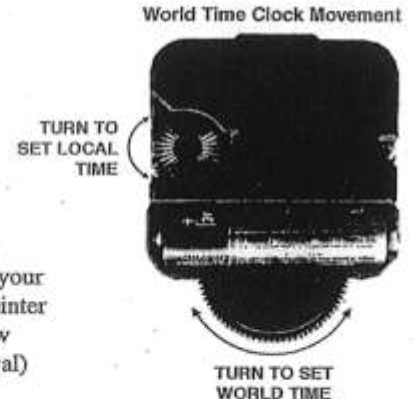

WORLD TIME CLOCK

TRINTEC INDUSTRIES INC

Introduction

PROVIDES LOCAL AND WORLD TIME AT A GLANCE
ATTRACTIVE, EDUCATIONAL AND EASY TO READ

This revolutionary patented design was developed by creating a South Polar projection of the earth, the 24 time zones were color coded on the land areas, each time zone having it's own color coordinated hour indicator around the perimeter of the map.

Instructions

1) Insert a AA size alkaline battery into the clock movement in the direction shown on the movements housing
2) Locate the two time adjustment knobs on the World Time Clock movement.
3) Rotate the smaller knob on the left to adjust the clock hands to your current local time.
4) To set world time rotate the large knob at the base of the clock movement to adjust the position of the map to correspond to your current local time.

The World Time map has 24 color coded time zones, each time zone having it's own triangular hour indicator located around the perimeter of the map. Find the time zone that corresponds to your geographic location on the map. Turn the World Time adjustment knob until the color coded pointer for your time zone is set to your local time on the inner (24 hour) time scale. The map will now rotate once every 24 hours and will display the correct time (to the nearest fifteen minute interval) in each time zone around the world providing a continuous display of World Time.

DAYLIGHT SAVINGS TIME CHART

LOCATIONS ON DST

<u>DATES</u>	<u>LOCATIONS</u>
OCT. - MAR.	ARGENTINA, CHILE & PARAGUAY
OCT. - MAR.	AUSTRALIA & NEW ZEALAND
OCT. - JAN.	BRAZIL
OCT. - FEB.	URUGUAY
NOV. - DEC.	ECUADOR
JAN. - MAR.	PERU
MAR. - SEPT.	EUROPE & GREENLAND (most points)
MAR./APR.-SEPT.	MIDDLE EAST (most points)
APR.-OCT.	NORTH AMERICA & NORTH CARIBBEAN (most points)

LOCATIONS NOT ON DST

AFRICA, ASIA, CENTRAL AMERICA, ARIZONA USA
BOLIVIA, COLUMBIA & VENEZUELA

EXAMPLE:

IF NEW YORK IS ON DST, SUBTRACT 1 HOUR FROM THE TIME SHOWN IN HONG KONG. IF NEW YORK IS NOT ON DST, READ THE TIME IN HONG KONG DISPLAYED.
IF THE PRESENT LOCATION IS NOT ON DST AND THE DISTANT LOCATION IS, ADD 1 HOUR TO THE TIME OF THE DISTANT LOCATION.
IF BOTH LOCATIONS ARE EITHER ON OR OFF DST, READ THE TIME WITHOUT ANY CHANGES.

Requires one AA battery. One year warranty.

Made in Canada. US Patent No. 5,054,008 / Canadian Patent No. 1,282,808.

Copy Rights registered, all rights reserved.

LIMITED WARRANTY

Trintec clocks and thermometers are warranted to be free from defects in material and workmanship under normal service for a period of one year from the date of purchase. This warranty does not apply to glass or damage resulting from accidents, alterations or misuse.

Replacement & Return Policy

Return the product with proof of purchase to the dealer from which it was purchased for replacement.

To Return Products to Trintec

Returns should be sent by surface mail only. Items must be clearly marked: "Defective Merchandise Returned to Manufacturer". Declare value = zero $. Trintec will not accept returns that require payment of C.O.D. charges, freight charges, brokerage fees, taxes or duties.

TRINTEC INDUSTRIES INC. 200 Fuller Rd., Unit 15. Ajax, ON, Canada. L1S 7G9
T: 905.427.2039 TF: 1.800.567.2039 (USA & CAN) F: 905.427.9285. E: marie@trintec.com