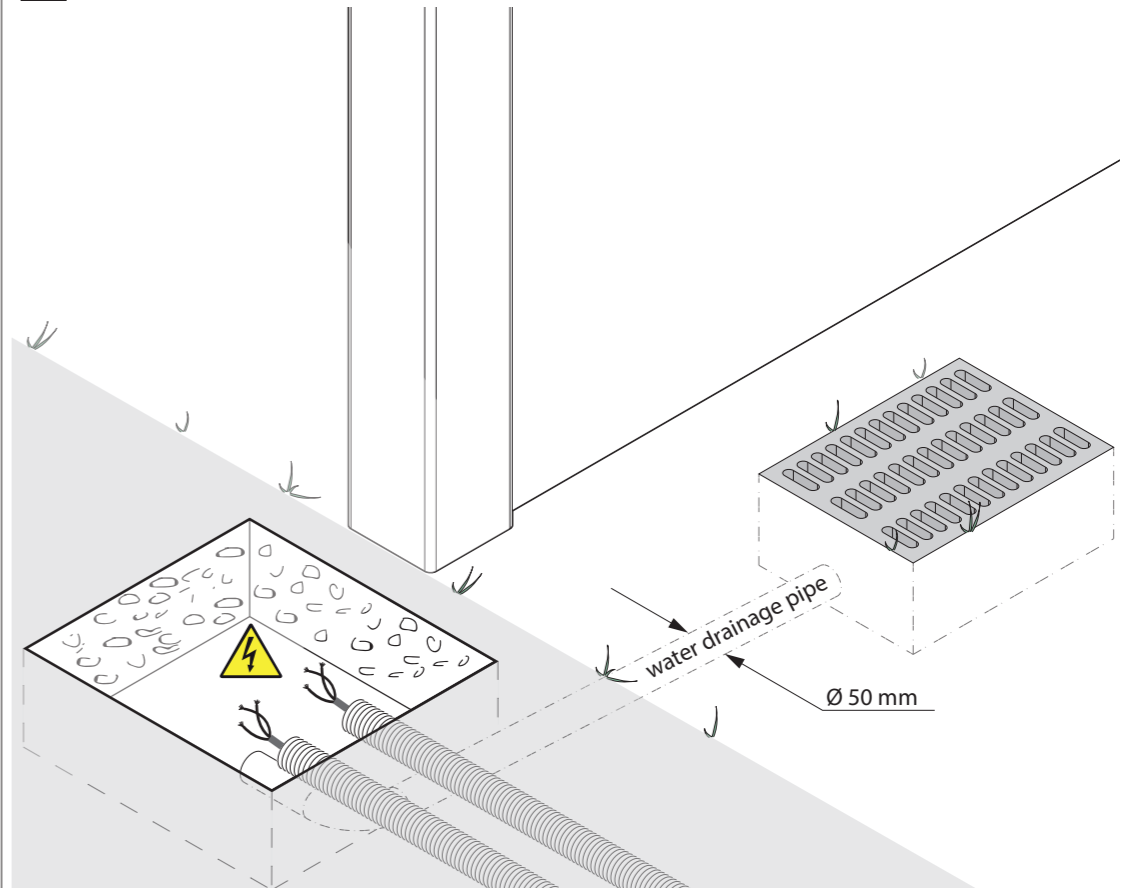

COMUNELLO AUTOMATION

EAGLE BOX

comunello.com

CE MADE IN ITALY

91300582 - Rev. 01 - 02.11.22

1

2

3