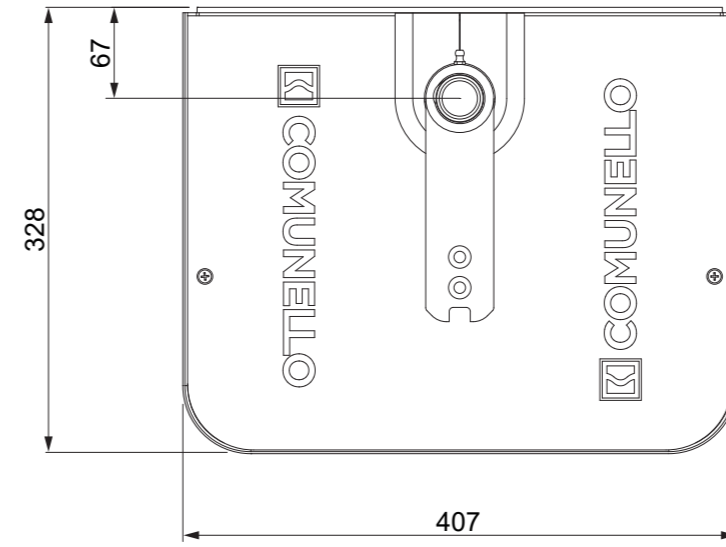

COMUNELLO AUTOMATION

EAGLE BOX

comunello.com

CE MADE IN ITALY

91300582 - Rev. 01 - 02.11.22

1

2

3

4

5

6

7

8

9