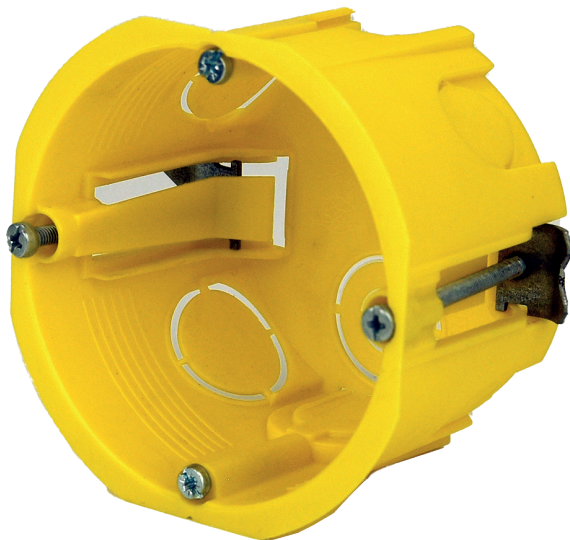

+44 (0)1691 655150

SKU: CP-IMT351501

CleanSwitch Flush Mount Back Box - 45mm Deep

45mm deep wall box for flush mounting of CleanSwitch (not included).

Specification

Colour	Yellow
Includes	screws
Material	Plastic

Product

Dimensions

Diameter – 68-71mm

Depth – 45mm