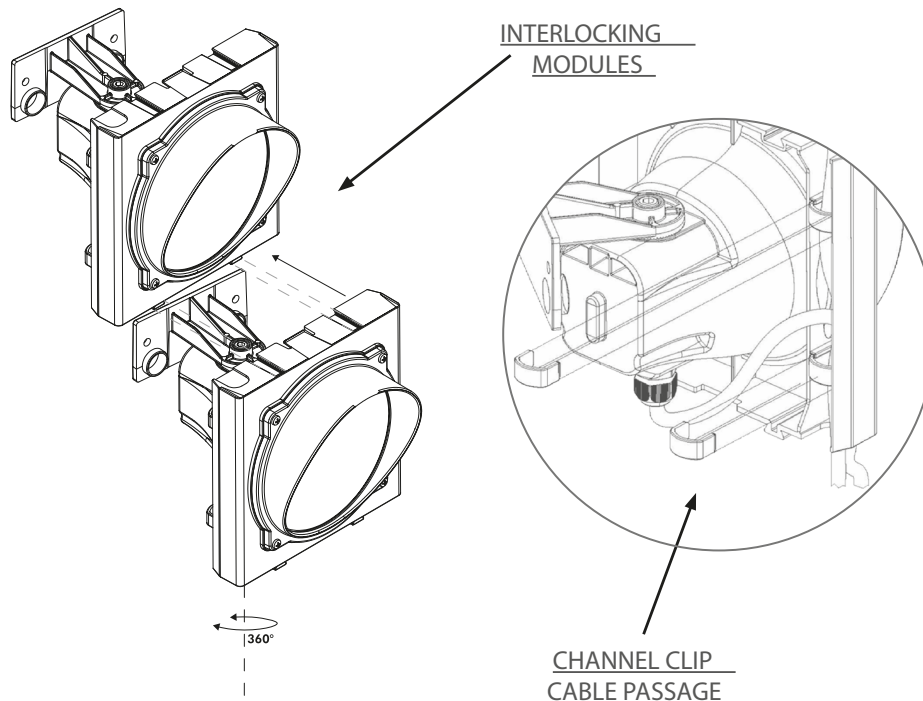

Modularity