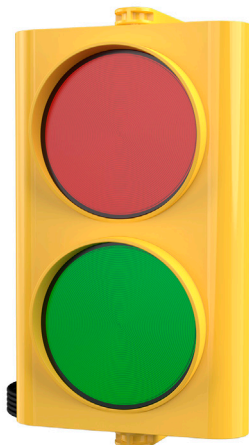

SKU: CP-ASFERA80Y

Traffic Light - 24V - Yellow ECO Plastic Body - Red/Green LED Lens

Yellow-bodied LED traffic light with two 80mm diameter LED arrays in Red & Green.

Specification

| | |
|---------------------|--------------------------|
| Operating voltage | 24V AC/DC (not included) |
| current consumption | 0,13 A |
| Power | 1,50 W |
| Brightness** | 120 lx (± 10 lx) |
| Working temperature | -20 / +55 °C |
| IP rating | IP56 |
| Includes | Mount rotates 65° |
| Number of LEDs | 40 |

**The brightness is expressed in Lux [lx], and is relative to the light source

Product

Dimensions

Height – 240mm
Width – 130mm
Depth – 100mm