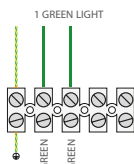

Live technical support

+44 (0)1691 655150

SKU: CP-ASF50L1RV-01

Dual-Colour Single Lens Traffic Light - 24V - 50 LED - Aluminium body

FIXING THE BRACKET TO THE WALL

USEFUL TOOLS

BODY FIXING ON BRACKET

24V LED BOARD WIRING

ASF25L1R

ASF25L1G

ASF25L1V

ASF25L2RV

ASF50L1RV

ASF25L3GRV

230V LED BOARD WIRING

ASF25L1G230

ASF25L1R230

ASF25L1V230

ASF25L2RV230

ASF50L1RV230

ASF25L3GRV230