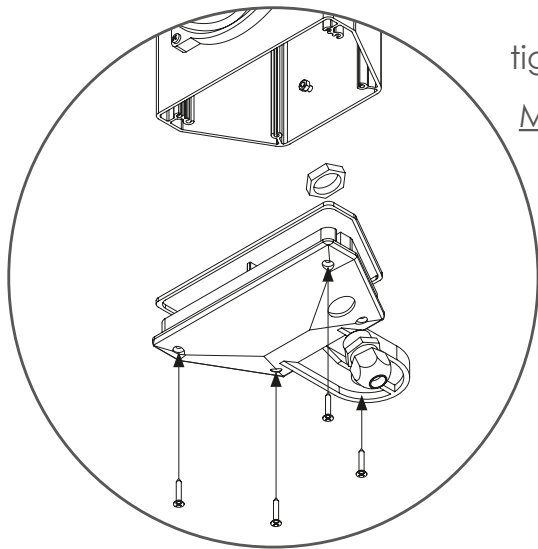

Dual-Colour Single Lens Traffic Light - 24V - 50 LED - Aluminium body

230V LAMP WIRING

ASF1G
ASF1R
ASF1V

ASF2RV

ASF3GRV

COVER ASSEMBLY ON TRAFFIC LIGHT

NOTE
tightening screws
MIN: 4,5Nm

USEFUL TOOLS