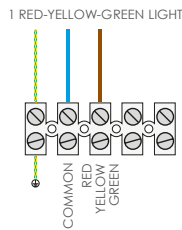

Dual-Colour Single Lens Traffic Light - 24V - 50 LED - Aluminium body

230V LAMP WIRING

ASF1G
ASF1R
ASF1V

ASF2RV

ASF3GRV

COVER ASSEMBLY ON TRAFFIC LIGHT

NOTE
tightening screws
MIN: 4,5Nm

USEFUL TOOLS