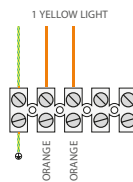

Live technical support

+44 (0)1691 655150

SKU: CP-ASF50L1RV-01

Dual-Colour Single Lens Traffic Light - 24V - 50 LED - Aluminium body

FIXING THE BRACKET TO THE WALL

USEFUL TOOLS

BODY FIXING ON BRACKET

24V LED BOARD WIRING

ASF25L1R

ASF25L1G

ASF25L1V

ASF25L2RV

ASF50L1RV

ASF25L3GRV

230V LED BOARD WIRING

ASF25L1G230

ASF25L1R230

ASF25L1V230

ASF25L2RV230

ASF50L1RV230

ASF25L3GRV230