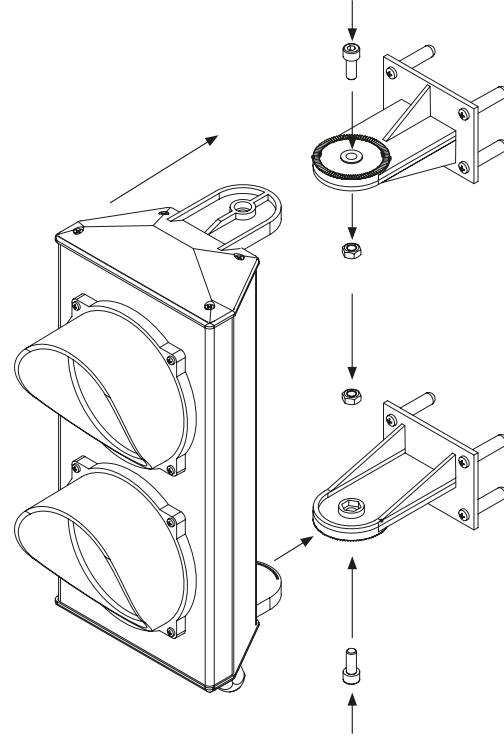

Live technical support

+44 (0)1691 655150

SKU: CP-ASF50L1RV-01

Dual-Colour Single Lens Traffic Light - 24V - 50 LED - Aluminium body

FIXING THE BRACKET TO THE WALL

USEFUL TOOLS

BODY FIXING ON BRACKET

24V LED BOARD WIRING

Dual-Colour Single Lens Traffic Light - 24V - 50 LED - Aluminium body

230V LAMP WIRING

ASF1G
ASF1R
ASF1V

ASF2RV

ASF3GRV

COVER ASSEMBLY ON TRAFFIC LIGHT

NOTE
tightening screws
MIN: 4,5Nm

USEFUL TOOLS