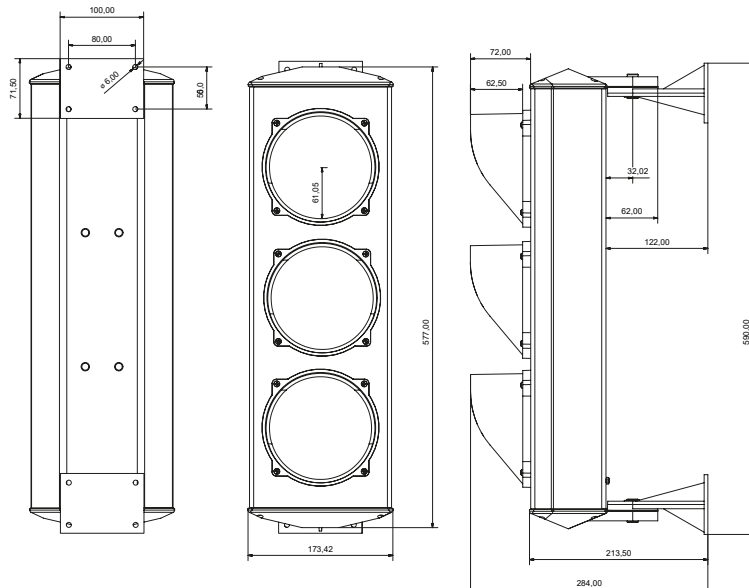

Live
technical
support

+44 (0)1691 655150

SKU: CP-ASF50L1RV-01

Dual-Colour Single Lens Traffic Light - 24V - 50 LED - Aluminium body

Dimensions

One light

Two lights

Three lights

Live technical support

+44 (0)1691 655150

SKU: CP-ASF50L1RV-01

Dual-Colour Single Lens Traffic Light - 24V - 50 LED - Aluminium body

FIXING THE BRACKET TO THE WALL

USEFUL TOOLS

BODY FIXING ON BRACKET

24V LED BOARD WIRING

Dual-Colour Single Lens Traffic Light - 24V - 50 LED - Aluminium body

230V LAMP WIRING

ASF1G
ASF1R
ASF1V

ASF2RV

ASF3GRV

COVER ASSEMBLY ON TRAFFIC LIGHT

NOTE
tightening screws
MIN: 4,5Nm

USEFUL TOOLS