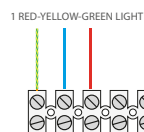

230V LED BOARD WIRING

ASF25L1G230

ASF25L1R230

ASF25L1V230