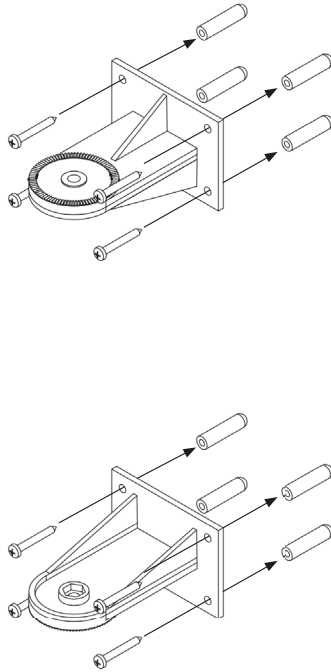

Live
technical
support

+44 (0)1691 655150

SKU: CP-ASF50L1RV-01

Dual-Colour Single Lens Traffic Light - 24V - 50 LED - Aluminium body

Dimensions

One light

Two lights

Three lights

Live technical support

+44 (0)1691 655150

SKU: CP-ASF50L1RV-01

Dual-Colour Single Lens Traffic Light - 24V - 50 LED - Aluminium body

FIXING THE BRACKET TO THE WALL

USEFUL TOOLS

BODY FIXING ON BRACKET

24V LED BOARD WIRING

Dual-Colour Single Lens Traffic Light - 24V - 50 LED - Aluminium body

230V LAMP WIRING

ASF1G
ASF1R
ASF1V

ASF2RV

ASF3GRV

COVER ASSEMBLY ON TRAFFIC LIGHT

NOTE
tightening screws
MIN: 4,5Nm

USEFUL TOOLS