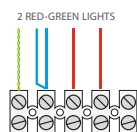

ASF25L2RV230