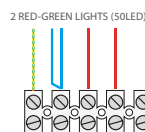

ASF50L1RV230