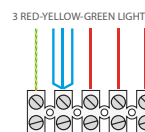

ASF25L3GRV230