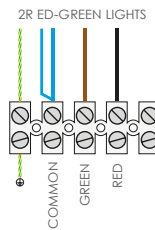

Live technical support

+44 (0)1691 655150

SKU: CP-ASF50L1RV-01

Dual-Colour Single Lens Traffic Light - 24V - 50 LED - Aluminium body

FIXING THE BRACKET TO THE WALL

USEFUL TOOLS

BODY FIXING ON BRACKET

24V LED BOARD WIRING

ASF25L1R230

ASF25L1V230

ASF25L2RV230

ASF50L1RV230

ASF25L3GRV230

Live technical support

+44 (0)1691 655150

SKU: CP-ASF50L1RV-01

Dual-Colour Single Lens Traffic Light - 24V - 50 LED - Aluminium body

230V LAMP WIRING

ASF1G
ASF1R
ASF1V

ASF2RV

ASF3GRV

COVER ASSEMBLY ON TRAFFIC LIGHT

NOTE
tightening screws
MIN: 4,5Nm

USEFUL TOOLS