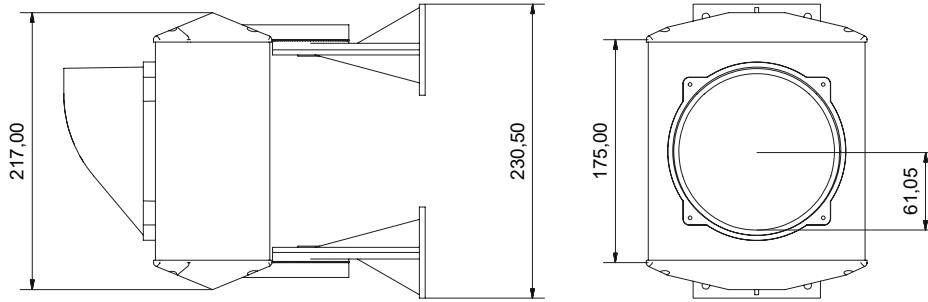

Live
technical
support

+44 (0)1691 655150

SKU: CP-ASF50L1RV-01

Dual-Colour Single Lens Traffic Light - 24V - 50 LED - Aluminium body

Dimensions

One light

Two lights

Three lights

Live technical support

+44 (0)1691 655150

SKU: CP-ASF50L1RV-01

Dual-Colour Single Lens Traffic Light - 24V - 50 LED - Aluminium body

FIXING THE BRACKET TO THE WALL

USEFUL TOOLS

BODY FIXING ON BRACKET

24V LED BOARD WIRING