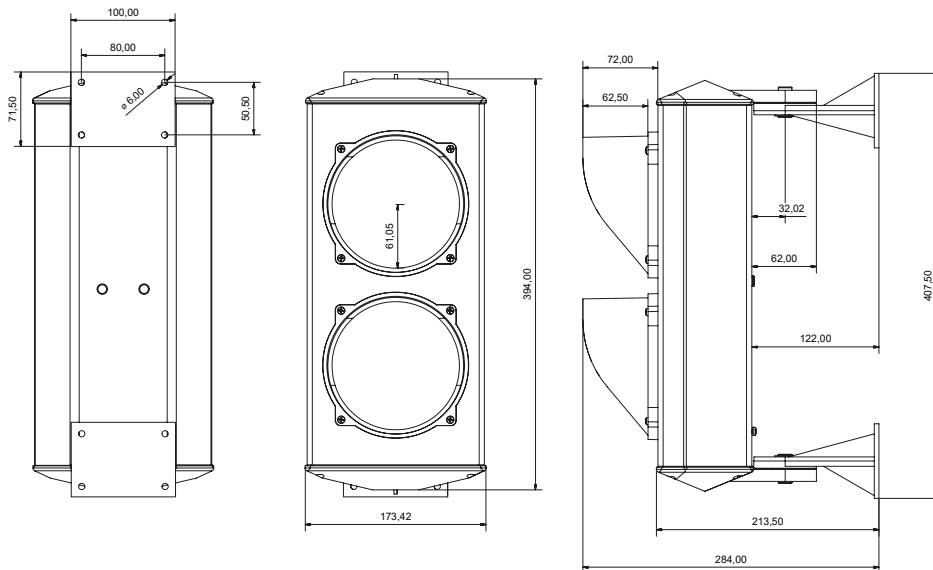

Live
technical
support

+44 (0)1691 655150

SKU: CP-ASF50L1RV-01

Dual-Colour Single Lens Traffic Light - 24V - 50 LED - Aluminium body

Dimensions

One light

Two lights

Three lights

Live technical support

+44 (0)1691 655150

SKU: CP-ASF50L1RV-01

Dual-Colour Single Lens Traffic Light - 24V - 50 LED - Aluminium body

FIXING THE BRACKET TO THE WALL

USEFUL TOOLS

BODY FIXING ON BRACKET

24V LED BOARD WIRING