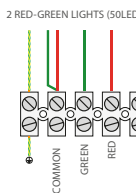

Live technical support

+44 (0)1691 655150

SKU: CP-ASF50L1RV-01

Dual-Colour Single Lens Traffic Light - 24V - 50 LED - Aluminium body

FIXING THE BRACKET TO THE WALL

USEFUL TOOLS

BODY FIXING ON BRACKET

24V LED BOARD WIRING

ASF25L1R

ASF25L1G

ASF25L1V

ASF25L2RV

ASF50L1RV

ASF25L3GRV

230V LED BOARD WIRING

ASF25L1G230

ASF25L1R230

ASF25L1V230

ASF25L2RV230

ASF50L1RV230

ASF25L3GRV230