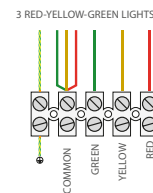

ASF25L3GRV