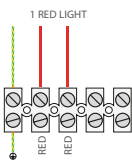

24V LED BOARD WIRING

ASF25L1R