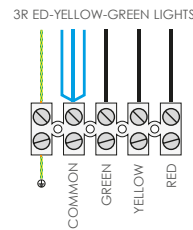

Dual-Colour Single Lens Traffic Light - 24V - 50 LED - Aluminium body

230V LAMP WIRING

ASF1G
ASF1R
ASF1V

ASF2RV

ASF3GRV

COVER ASSEMBLY ON TRAFFIC LIGHT

NOTE
tightening screws
MIN: 4,5Nm

USEFUL TOOLS