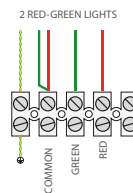

Live technical support

+44 (0)1691 655150

SKU: CP-ASF50L1RV-01

Dual-Colour Single Lens Traffic Light - 24V - 50 LED - Aluminium body

FIXING THE BRACKET TO THE WALL

USEFUL TOOLS

BODY FIXING ON BRACKET

24V LED BOARD WIRING

ASF25L1R

ASF25L1G

ASF25L1V

ASF25L2RV

ASF50L1RV

ASF25L3GRV

230V LED BOARD WIRING

ASF25L1G230

ASF25L1R230

ASF25L1V230

ASF25L2RV230

ASF50L1RV230

ASF25L3GRV230