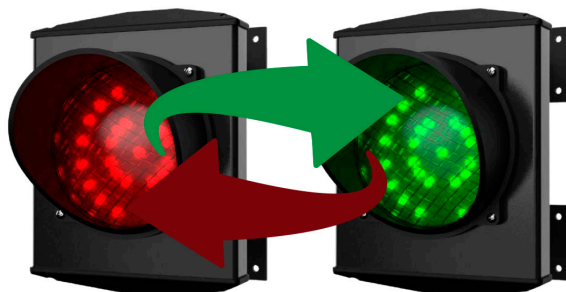

Product

Dimensions

Height – 320mm
Width – 160mm
Depth – 139mm