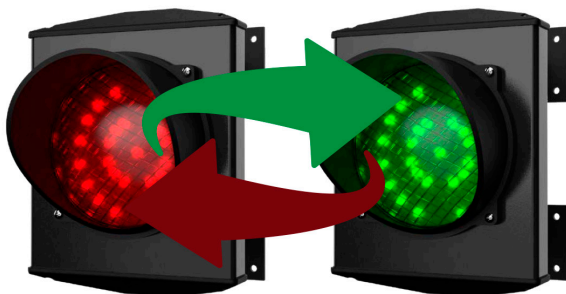

SKU: CP-ASF36L1RV

Dual-Colour Single Lens Traffic Light - 24V - 36 LED - Plastic body

Traffic light with dual colours (red/green) in single 120mm diameter LED array with 36 LEDs (18 each colour) in a black plastic body.

Specification

Operating voltage	24V AC/DC (not included)
Lens size	120mm each
Power	1.5 W
Brightness**	35 Lm (±5Lm)
Working temperature	-20 / +55 °C
IP rating	IP65
Includes	Mount rotates 130°
Number of LEDs	18 per lens/colour

**The brightness is expressed in Lux [lx], and is relative to the light source

Product

Dimensions

Height – 160mm
Width – 160mm
Depth – 139mm