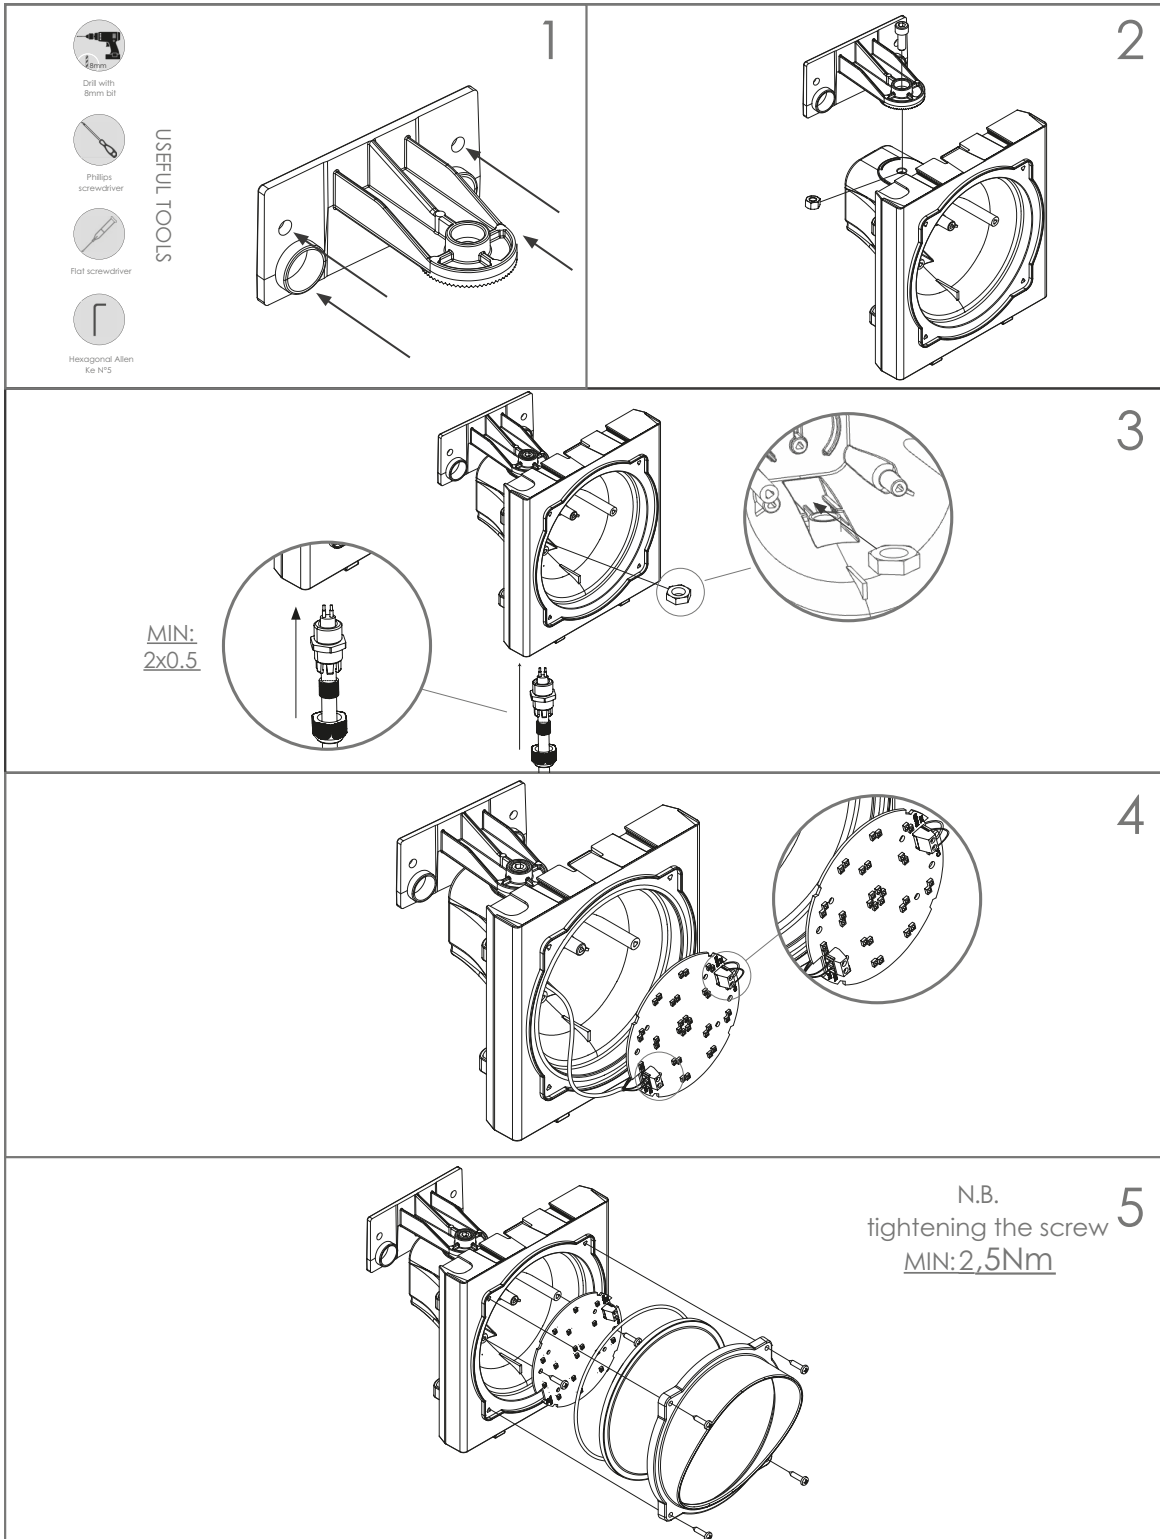

+44 (0)1691 655150

SKU: CP-ASF36L1RV

Dual-Colour Single Lens Traffic Light - 24V - 36 LED - Plastic body

Dimensions

Modularity

Live
technical
support

+44 (0)1691 655150

SKU: CP-ASF36L1RV

Dual-Colour Single Lens Traffic Light - 24V - 36 LED - Plastic body

Assembly

+44 (0)1691 655150

SKU: CP-ASF36L1RV

Dual-Colour Single Lens Traffic Light - 24V - 36 LED - Plastic body

Wiring