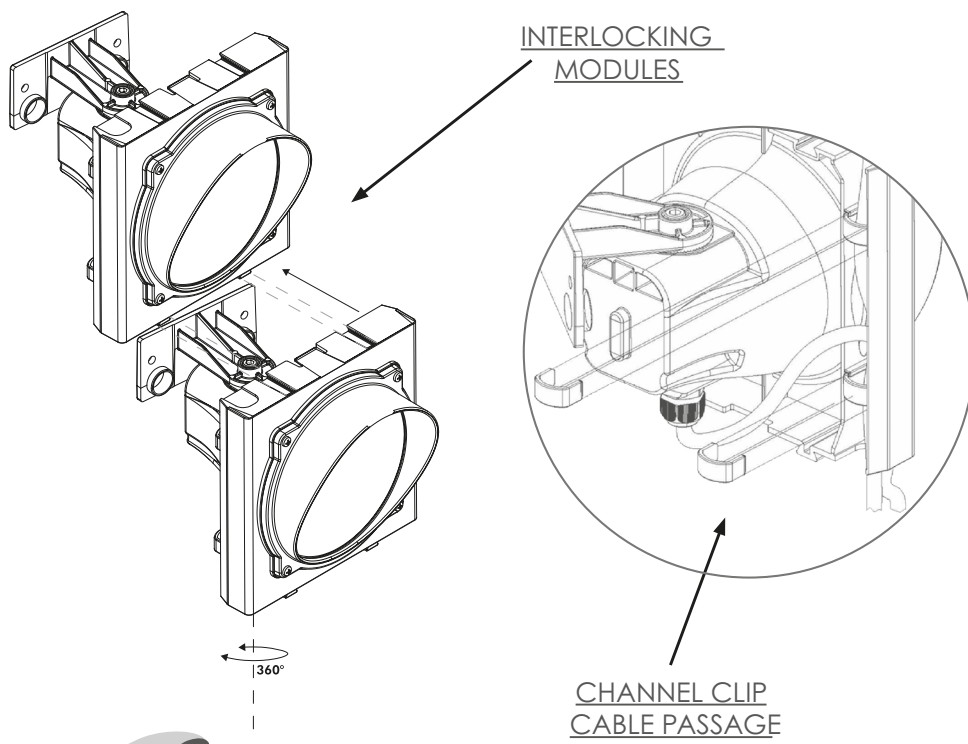

+44 (0)1691 655150

SKU: CP-ASF36L1RV

Dual-Colour Single Lens Traffic Light - 24V - 36 LED - Plastic body

Dimensions

Modularity

Live
technical
support

+44 (0)1691 655150

SKU: CP-ASF36L1RV

Dual-Colour Single Lens Traffic Light - 24V - 36 LED - Plastic body

Assembly

+44 (0)1691 655150

SKU: CP-ASF36L1RV

Dual-Colour Single Lens Traffic Light - 24V - 36 LED - Plastic body

Wiring