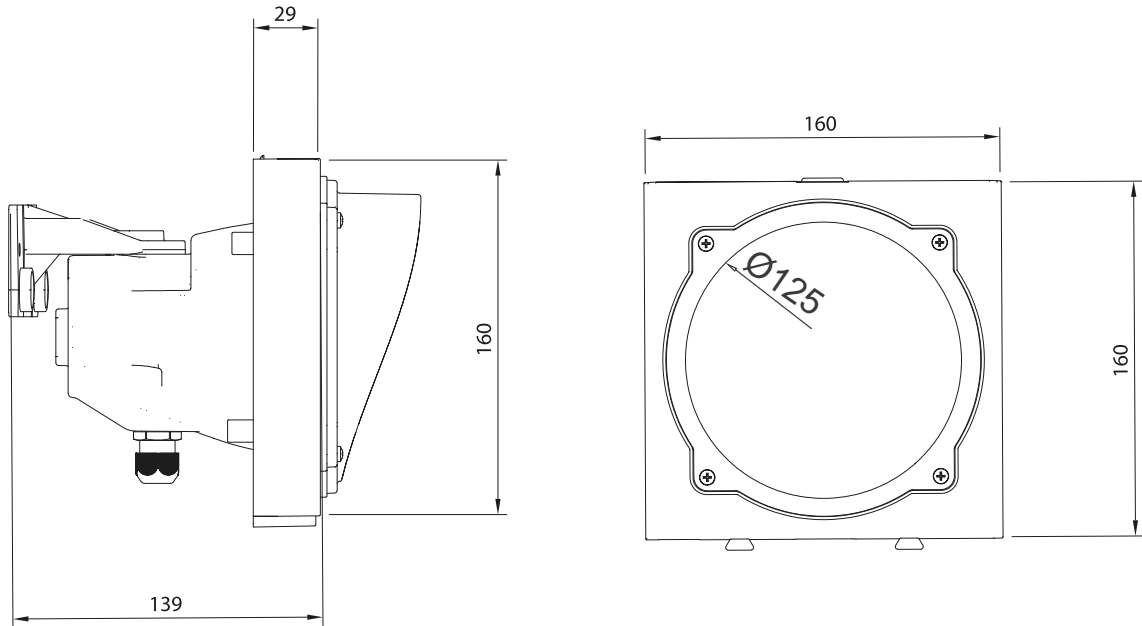

+44 (0)1691 655150

SKU: CP-ASF36L1RV

Dual-Colour Single Lens Traffic Light - 24V - 36 LED - Plastic body

Dimensions

Modularity

Live
technical
support

+44 (0)1691 655150

SKU: CP-ASF36L1RV

Dual-Colour Single Lens Traffic Light - 24V - 36 LED - Plastic body

Assembly

+44 (0)1691 655150

SKU: CP-ASF36L1RV

Dual-Colour Single Lens Traffic Light - 24V - 36 LED - Plastic body

Wiring