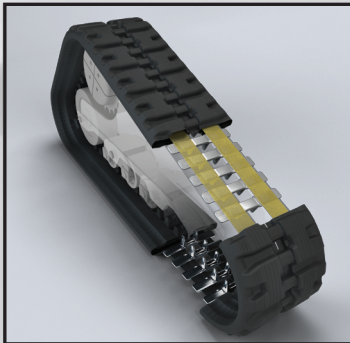

EQUIPMENT BLADES

605.368.5221

www.equipmentblades.com

COMPACT TRACK LOADER TRACKS

HEAVY DUTY CARCASS

- ✓ Single cure process – no segments to crack
- ✓ Continuous Steel Cable – No splice to tear or fail
- ✓ Durable internal carcass structure

INTERNAL CARCASS CONSTRUCTION

- ✓ Robust and rugged rubber compounds
- ✓ High quality steel embeds
- ✓ Excellent value track product

QUALITY RUBBER COMPOUNDS & PROFILES

- ✓ Smooth ride, excellent traction cleaning action
- ✓ Rubber compounds that last longer
- ✓ Reduced vibration without sacrificing traction

COMPLETE LINE OF TRACK PRODUCTS TO FIT ALL MAKES & MODELS
FULL 1 YEAR NON PRORATED WARRANTY

equipmentblades.com

***Offering a full line of under carriage components for your compact equipment needs.
From Idlers, boogie wheels and sprockets Equipment Blades has what you're looking for. High quality steel, top of the line manufacturing and unmatched service!
We offer one of the largest inventories in the greater Midwest in over 6 Midwestern warehouse locations!***